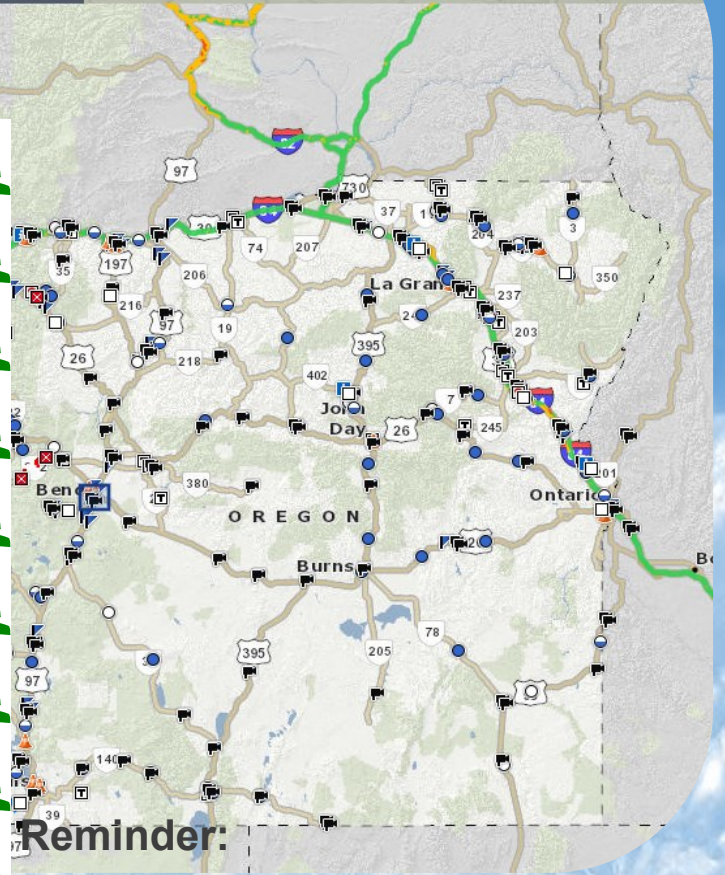

# Oregon Military Department Winter Flyer

Adjutant General Personnel

OREGON DEPARTMENT OF TRANSPORTATION

Weather Text Reports Travel Center Transit & More About TripCheck On the Go Contact Us

December 2022

## Safe Travels

There is an uptick in travel during the holiday season as people drive around the state to see family and friends. Winter weather conditions can create dangerous situations when commuting across Oregon. Make sure your tires have enough tread and the correct air pressure. Keep the gas tank full to prevent ice in the tank and fuel lines. Replace windshield wiper fluid and consider a wintertime mix. Keep an emergency kit in your car.

Whether you are traveling for work or for pleasure one great resource from the Oregon Department of Transportation is the "Trip Check." This online tool allows you to check weather conditions along your planned route of travel. The website includes links to ODOT roadside cameras showing up-to-date visuals which are extremely helpful if traveling over a mountain pass or hilly area. It might even give you advance notice of heavily congested areas to avoid. ODOT Trip Check can be accessed at: [www.tripcheck.com](http://www.tripcheck.com)