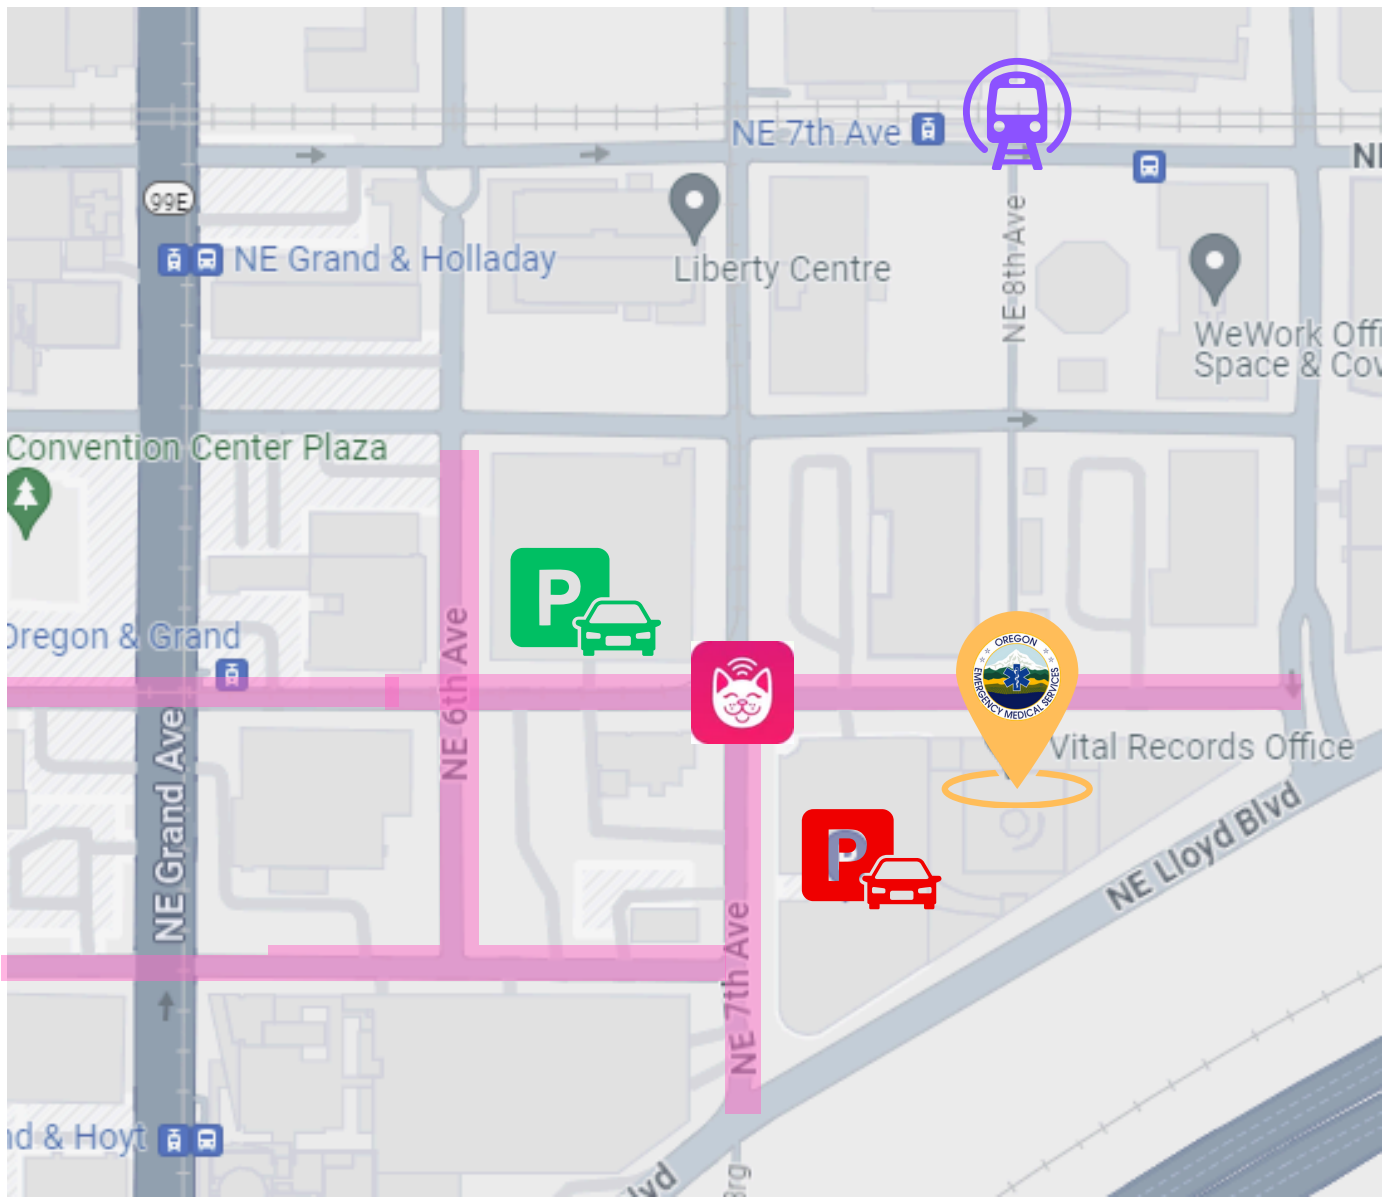

Board and Committee Transportation and Parking Guide

Portland State Office Building (PSOB)

[800 NE Oregon Street, Portland, OR 97232](https://www.ohs.org/locations/portland-state-office-building)

Liberty Center Parking Garage -
[650 NE Holladay St., Portland, OR 97232](https://www.ohs.org/locations/portland-state-office-building)

Please bring your ticket into the meeting with you to validate.

PSOB surface lot - Pay to park (Cash / Credit Card)

Street parking - [Parking Kitty app](https://www.parkingkitty.com)

NE 7th Avenue - [MAX Train stop](https://www.ohs.org/locations/portland-state-office-building)