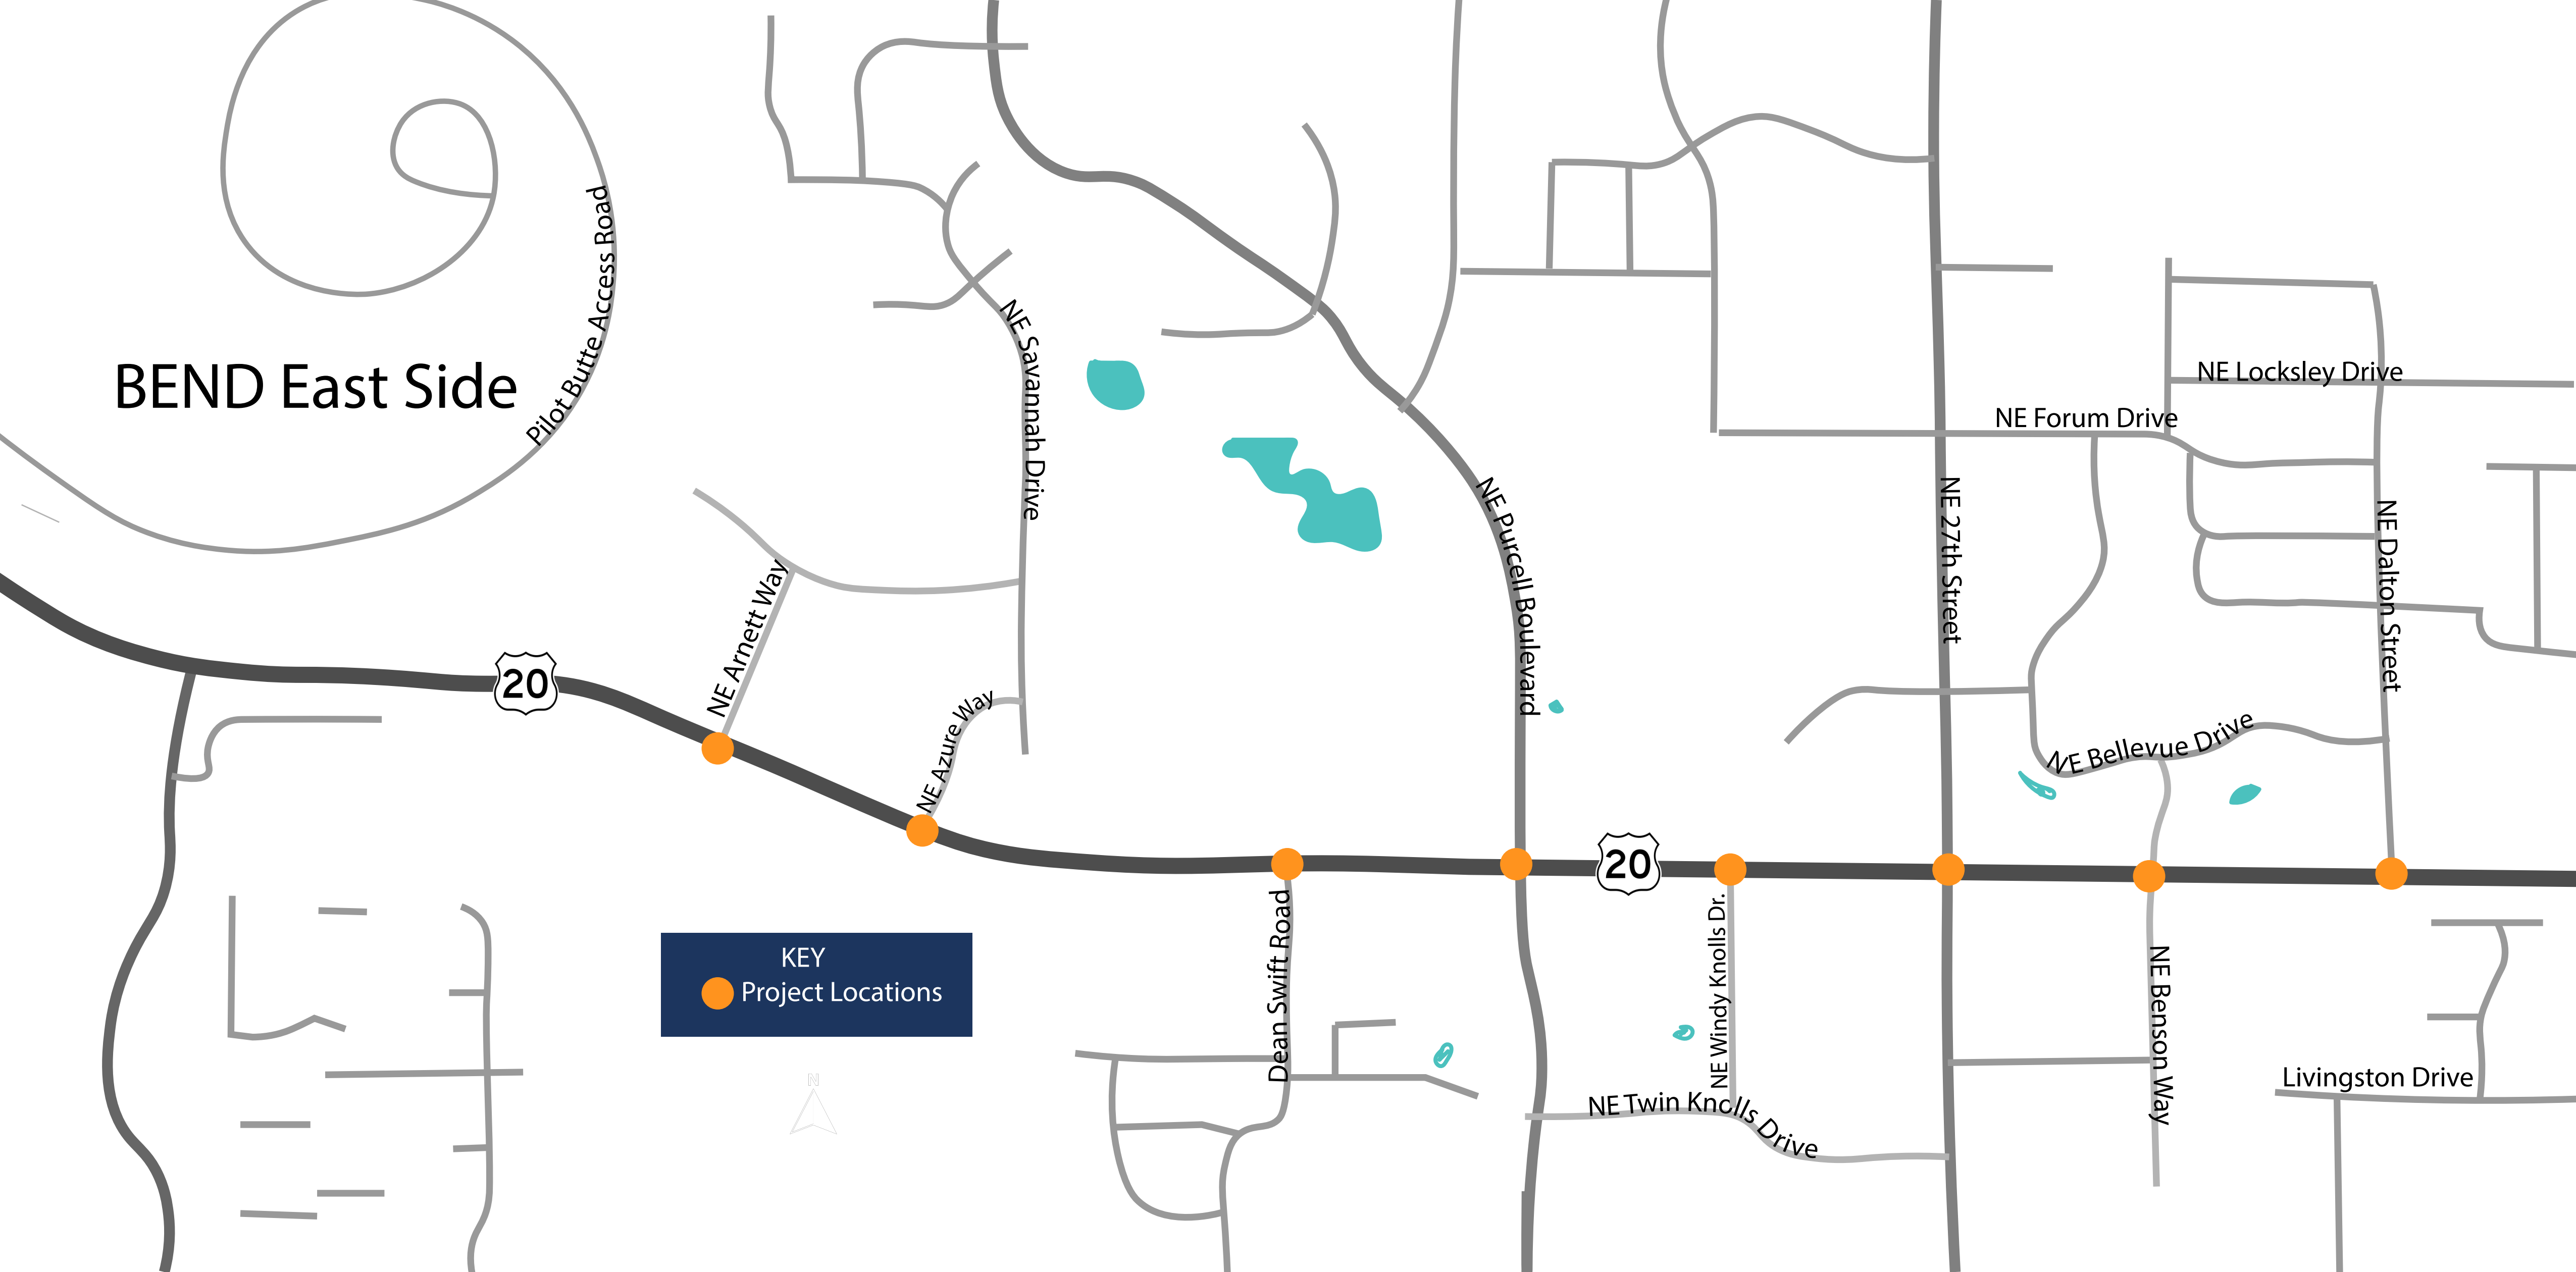

242

W Adams Avenue

20

W Main Avenue

East Cascade Avenue

242

20

N Oak Street

W Hood Avenue

N First Street

S Spruce Street

To Bend

W Washington Avenue

BEND N/S

KEY
● Project Locations

BEND East Side

20

NE Arnett Way

NE Azure Way

NE Savannah Drive

Dean Swift Road

NE Purcell Boulevard

20

NE Windy Knolls Dr.

NE Twin Knolls Drive

NE 27th Street

NE Bellevue Drive

NE Benson Way

NE Forum Drive

NE Locksley Drive

NE Dalton Street

Livingston Drive