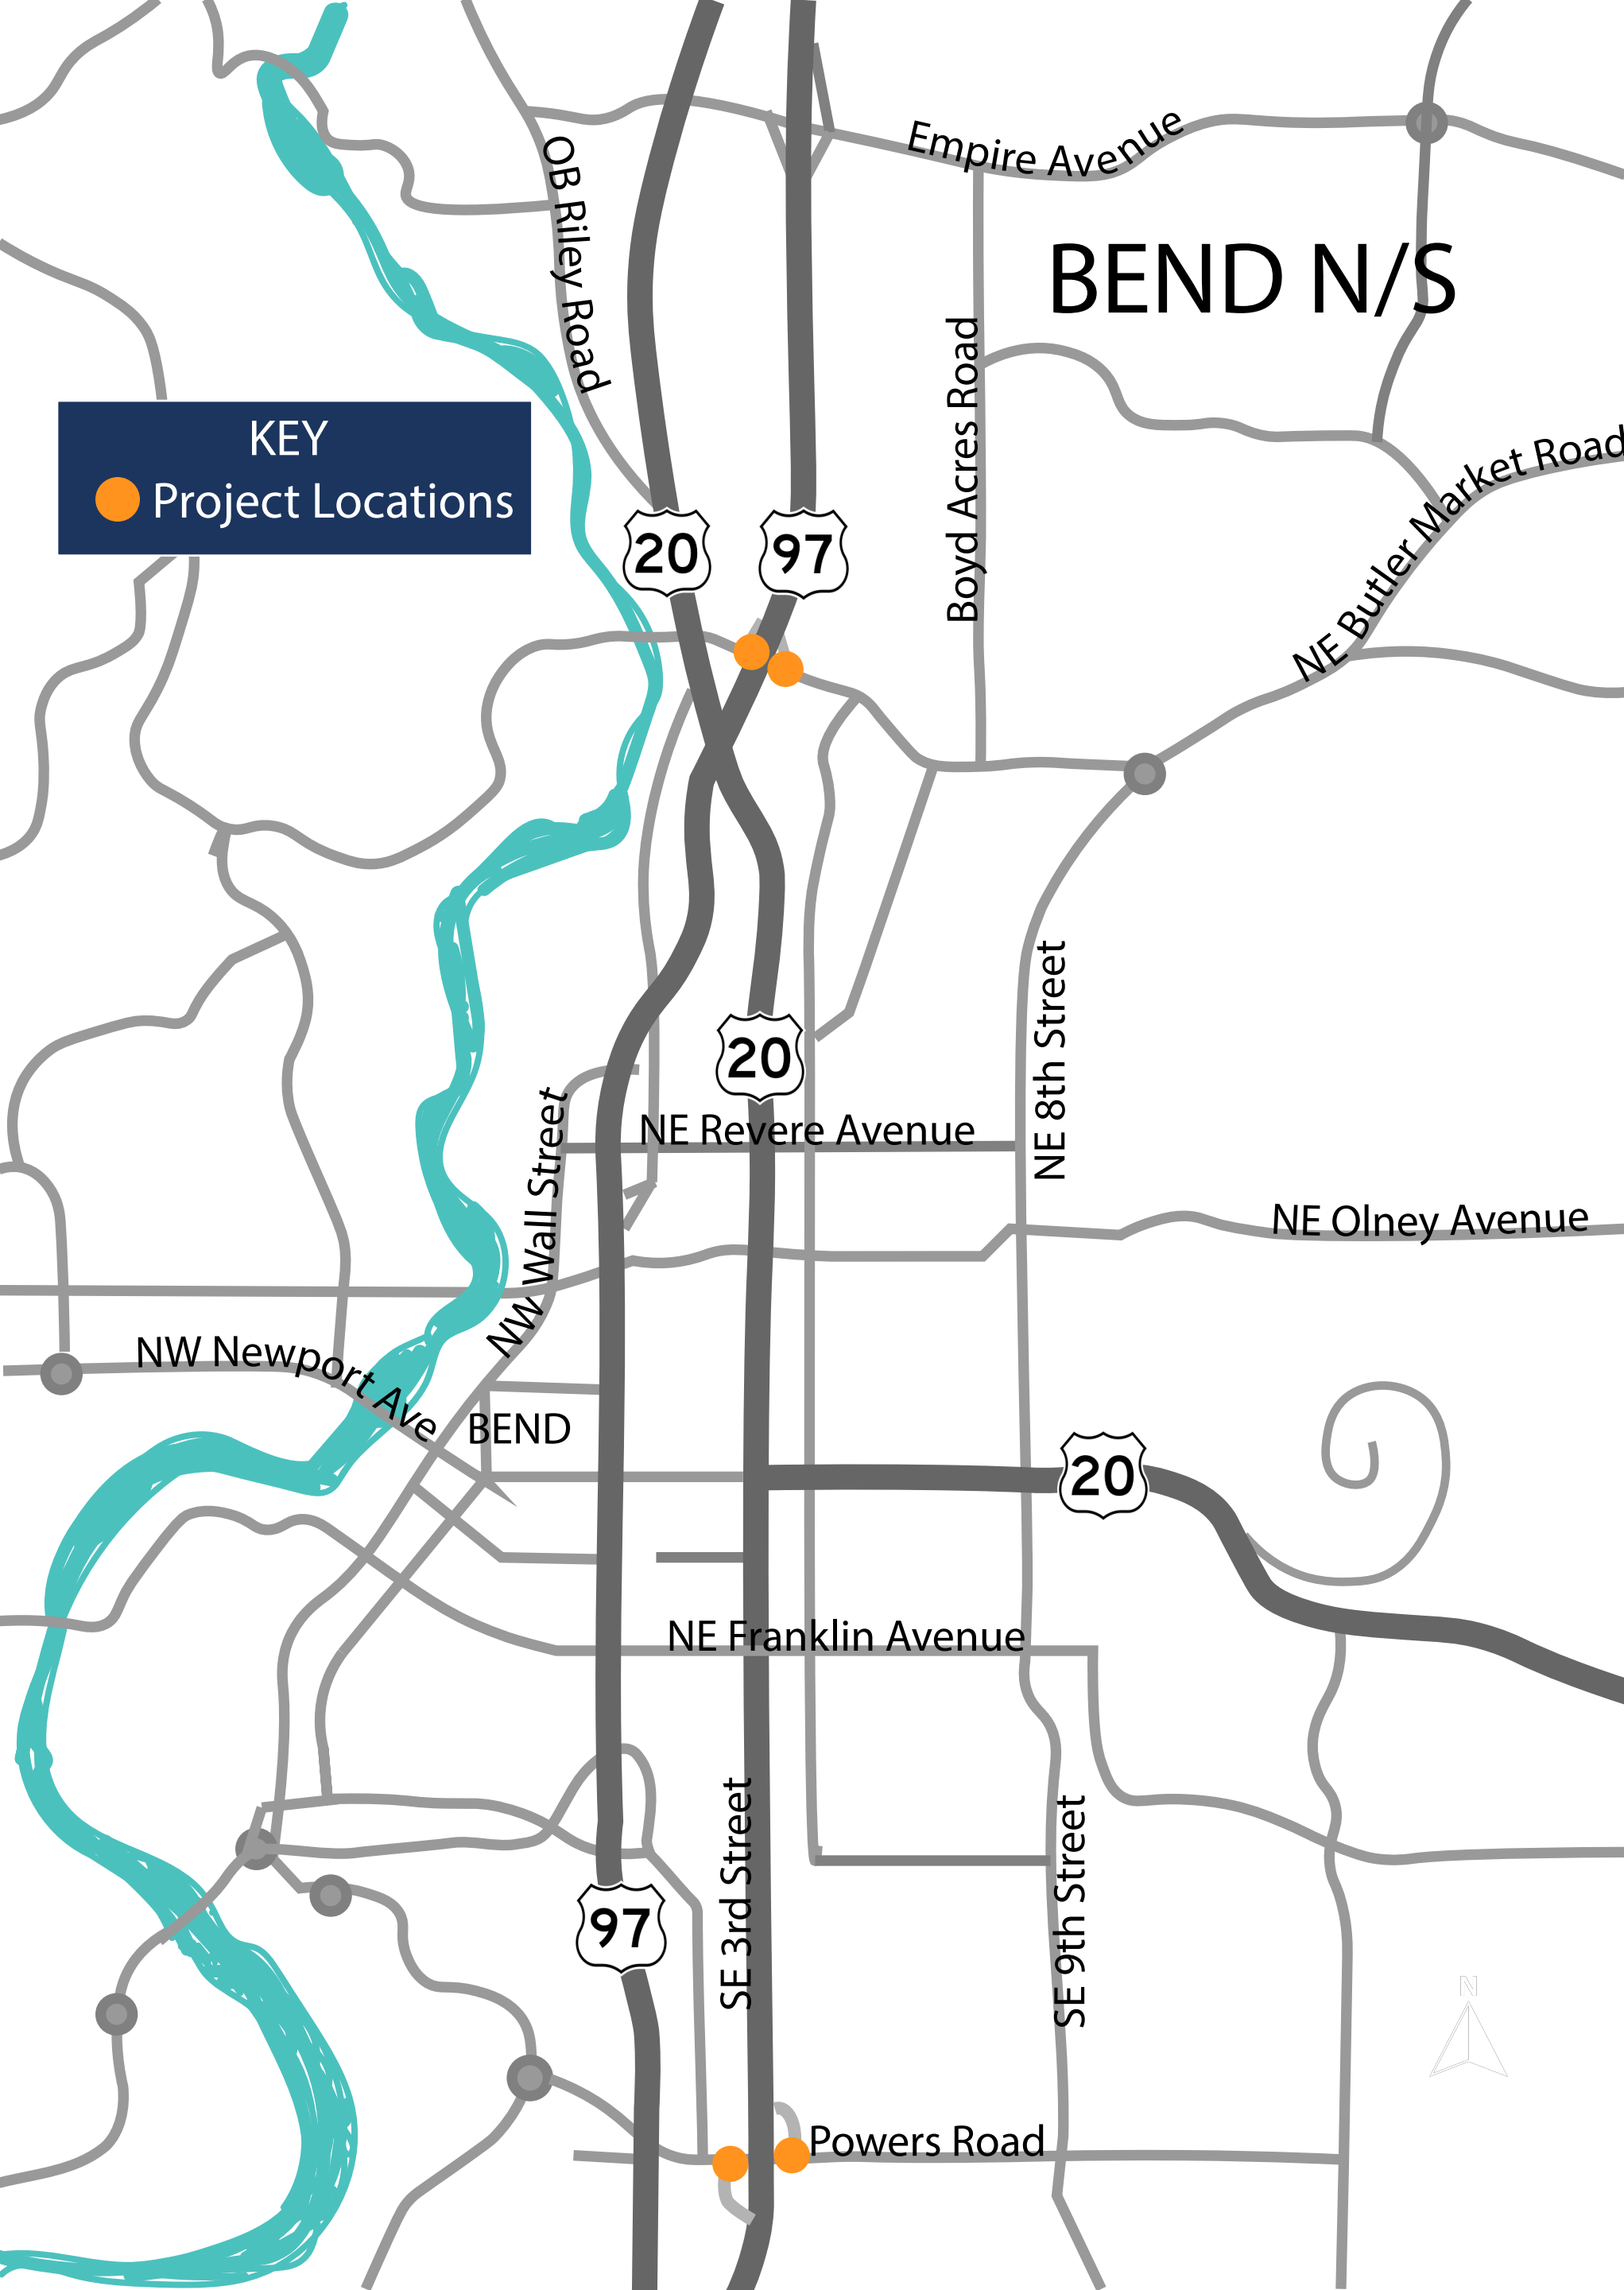

242

W Adams Avenue

20

W Main Avenue

East Cascade Avenue

242

20

N Oak Street

W Hood Avenue

N First Street

S Spruce Street

To Bend

W Washington Avenue

BEND N/S

KEY
● Project Locations

BEND East Side

20

NE Arnett Way

NE Azure Way

NE Savannah Drive

Dean Swift Road

NE Purcell Boulevard

20

NE Windy Knolls Dr.

KEY
● Project Locations