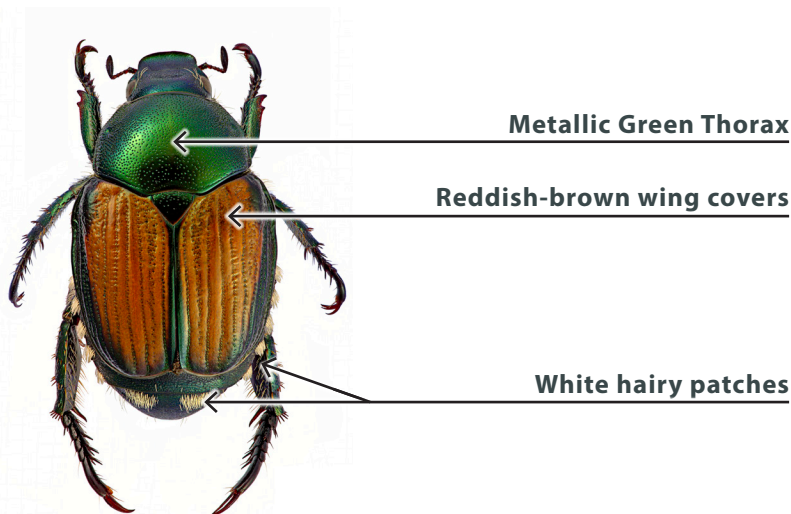

# Japanese Beetle

## *Look-alike Guide*

**Oregon**  
Department  
of Agriculture

actual size 3/8"

**A beetle must have all these characters and be the right size to be a Japanese Beetle!**

### Look-alikes

These beetles all have metallic colors but are not the same size, are shaped differently, or lack other Japanese beetle characters. Since there are 5,000 species of beetles in Oregon, there are many other beetles that might be confused with Japanese beetles, but all are different in size, color, or shape.