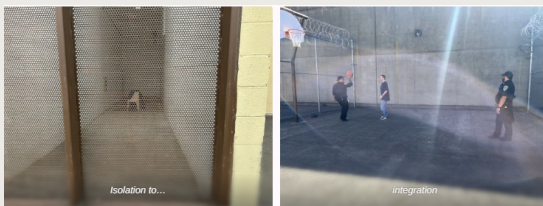

FROM ISOLATION TO INTEGRATION

DOC is thrilled to share some outstanding news about the Oregon State Penitentiary's Resource Team and their transformative work with the Behavioral Health Unit (BHU) and Mental Health Infirmary (MHI).

[Continue Reading...](#)