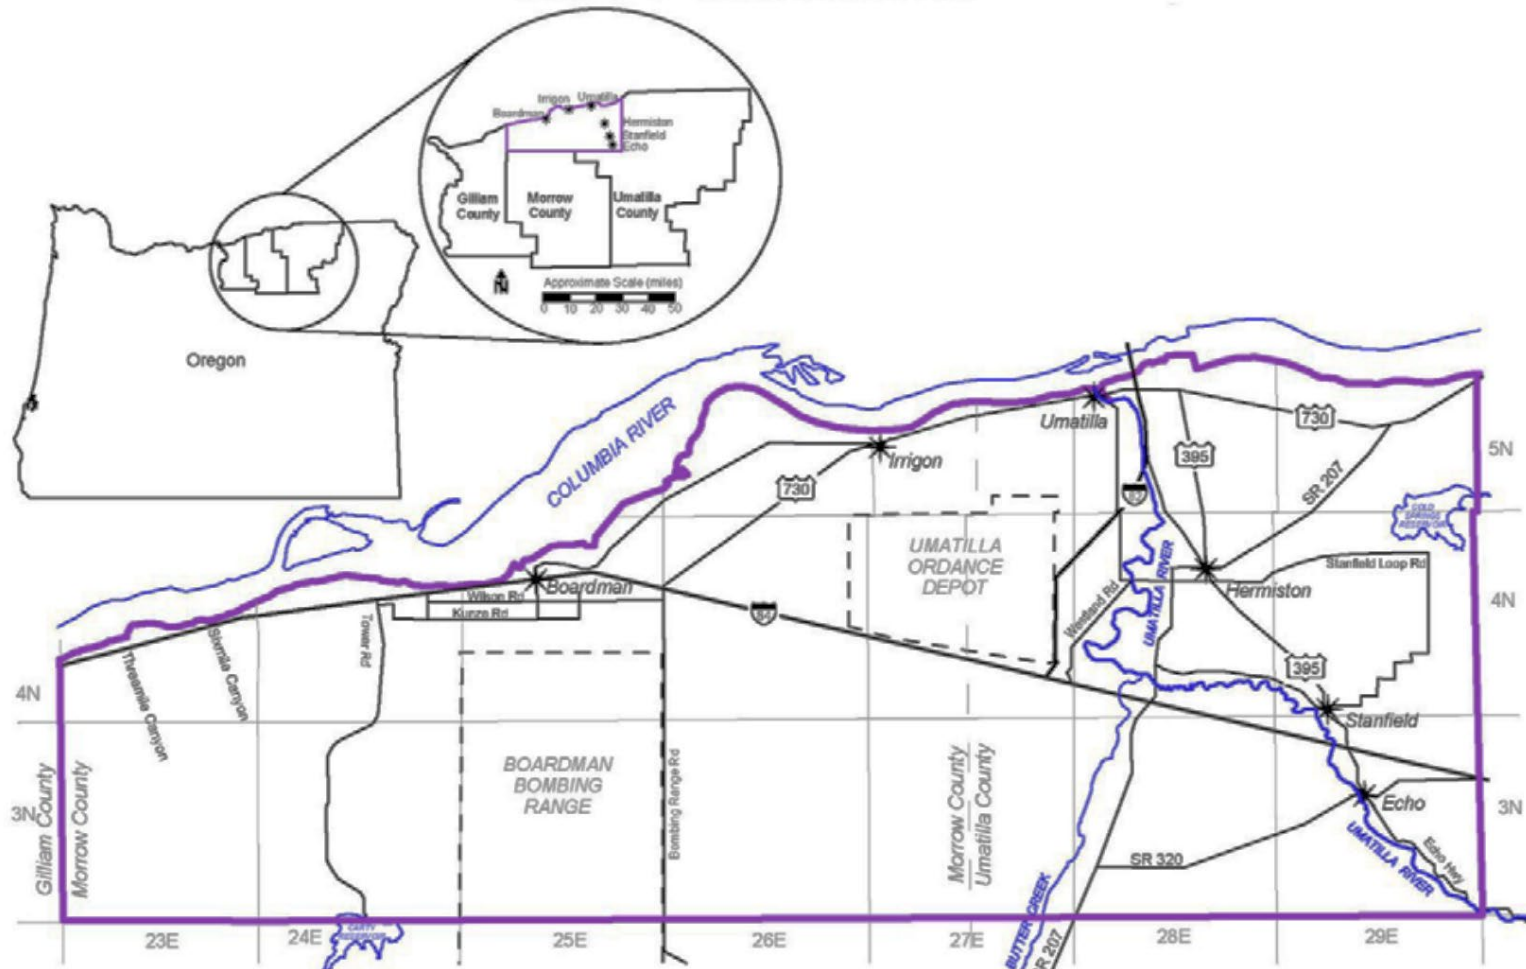

Lower Umatilla Basin Groundwater Management Area

Non-discrimination statement

DEQ does not discriminate on the basis of race, color, national origin, disability, age, sex, religion, sexual orientation, gender identity, or marital status in the administration of its programs and activities. Visit DEQ's [Civil Rights and Environmental Justice page](#).