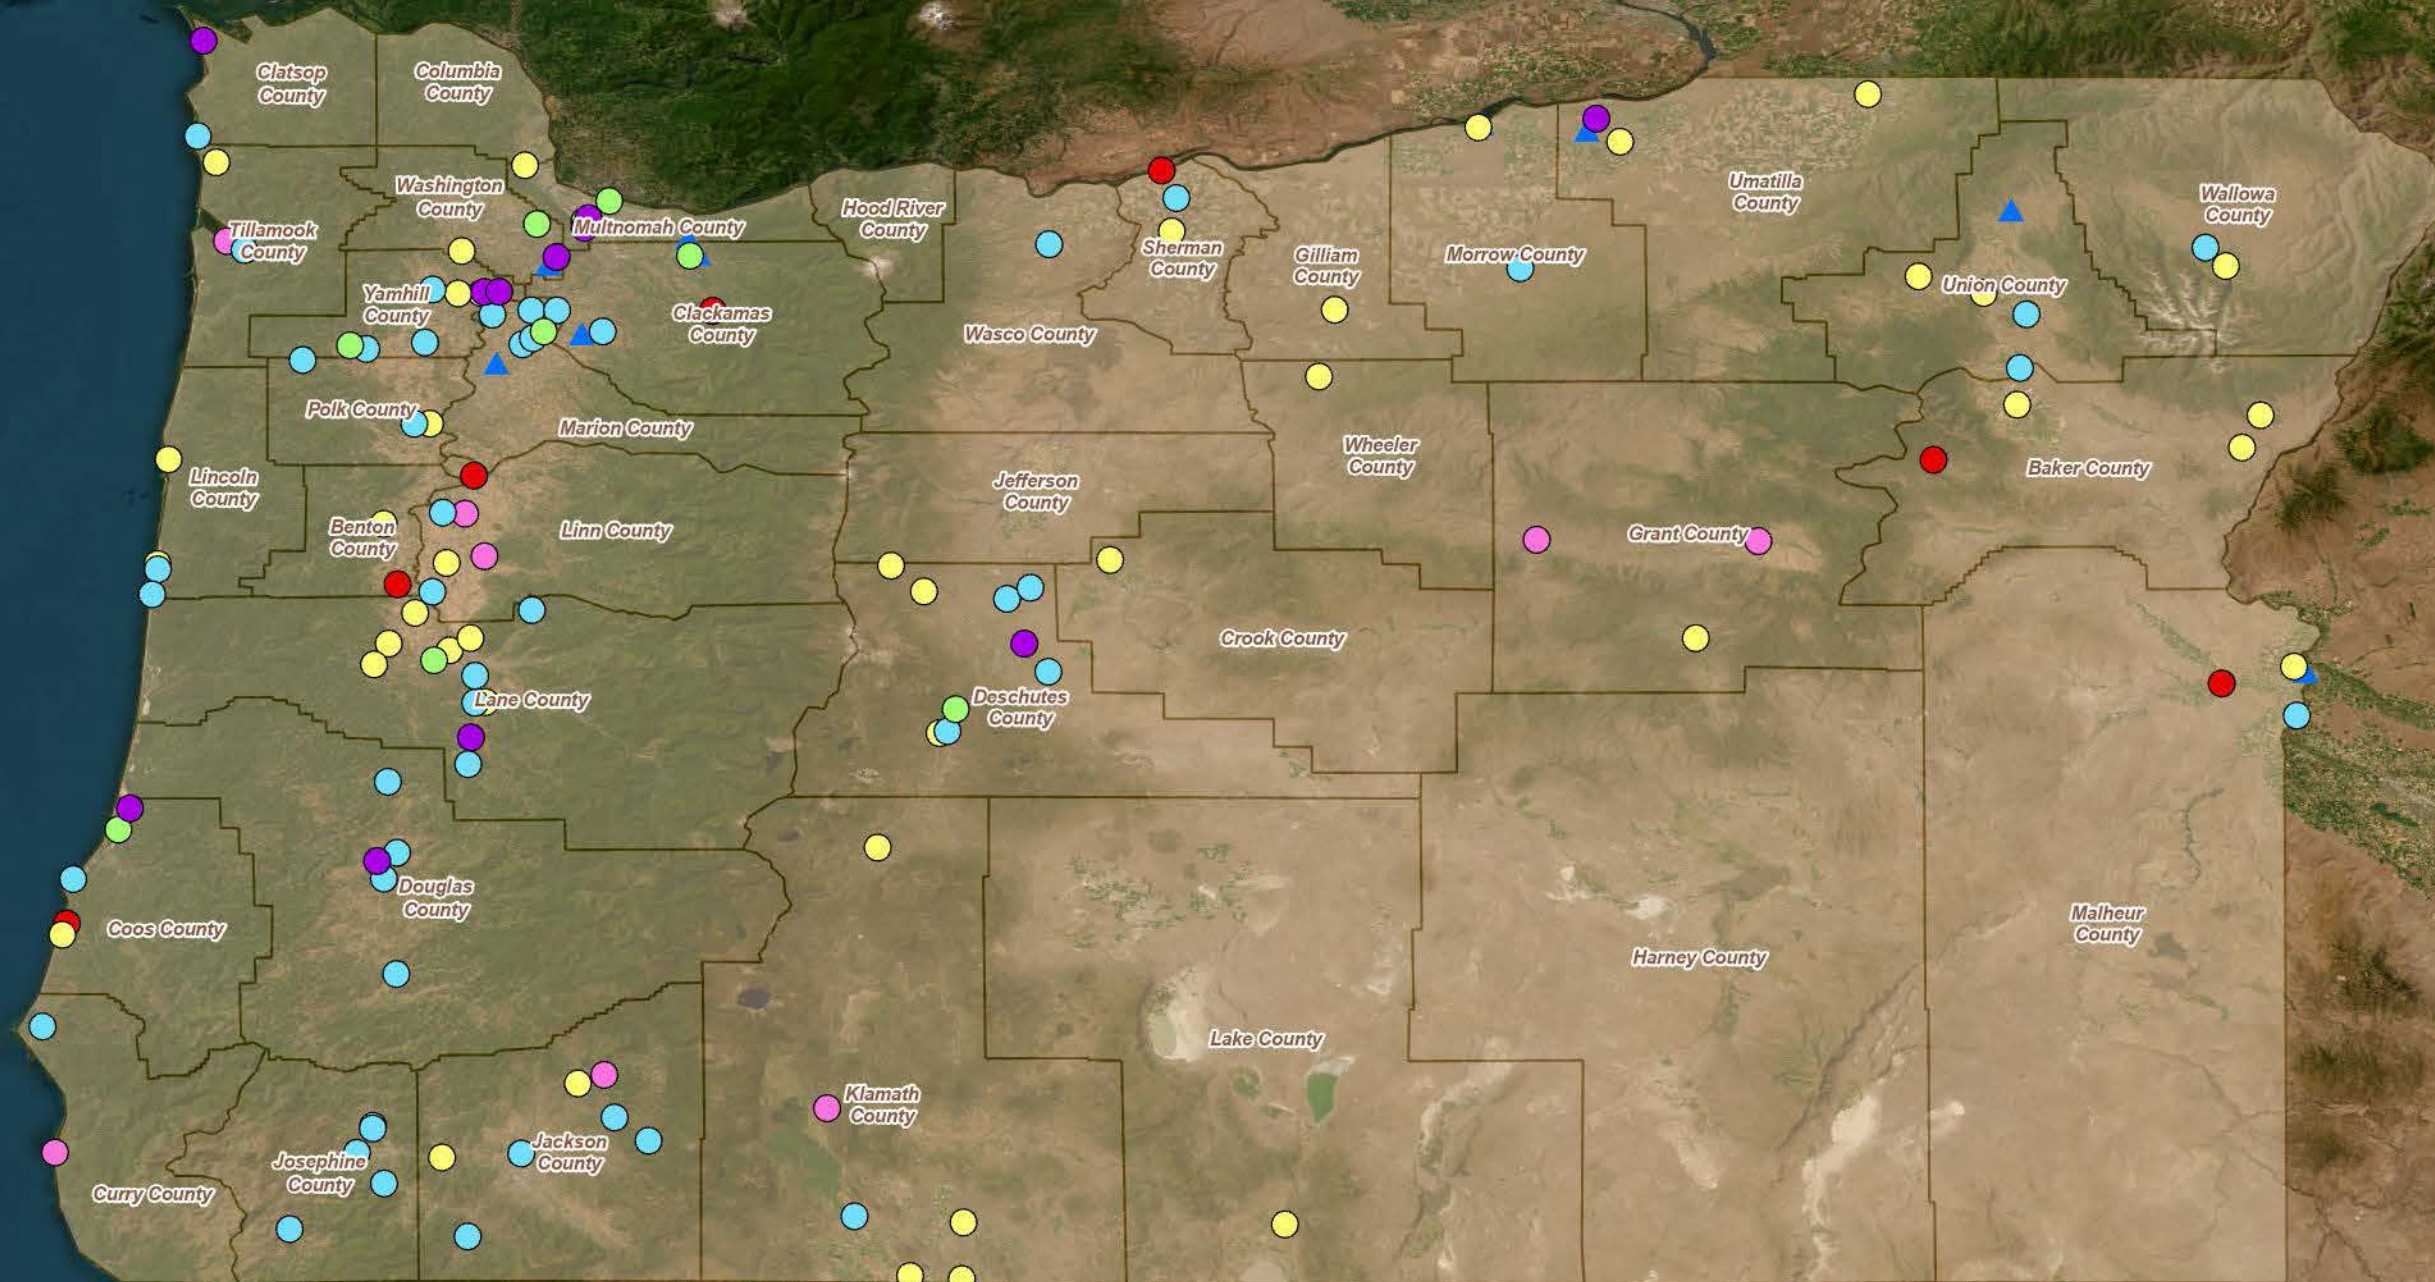

# Oregon Recycled Water Facility Map

**Legend**

● Class A	● Class D	▲ Class Industrial
● Class B	● Class Nondisinfected	▭ Oregon Counties
● Class C	● Class Other	