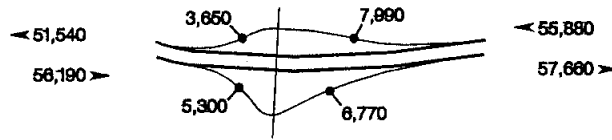

# ORE 217 INTERCHANGES

Sunset Hwy. - Exit 0A

Walker Road - Exit 0B

East Beaverton - Exit 1

Allen Blvd. - Exit 2

Denney Road - Exit 3A

Beaverton-Tualatin Hwy. - Exit 3B

Progress - Exit 4A