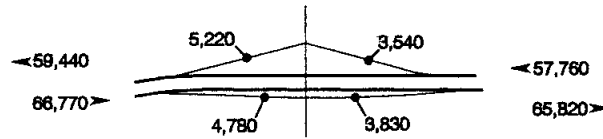

# ORE 217 INTERCHANGES

Sunset Hwy. - Exit 0A

Walker Road - Exit 0B

East Beaverton - Exit 1

Allen Blvd. - Exit 2

Denney Road - Exit 3A

Beaverton-Tualatin Hwy. - Exit 3B

Progress - Exit 4A