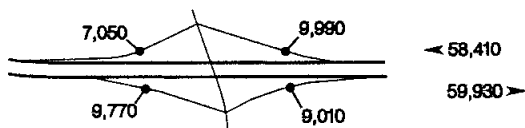

Greenburg Road - Exit 4B