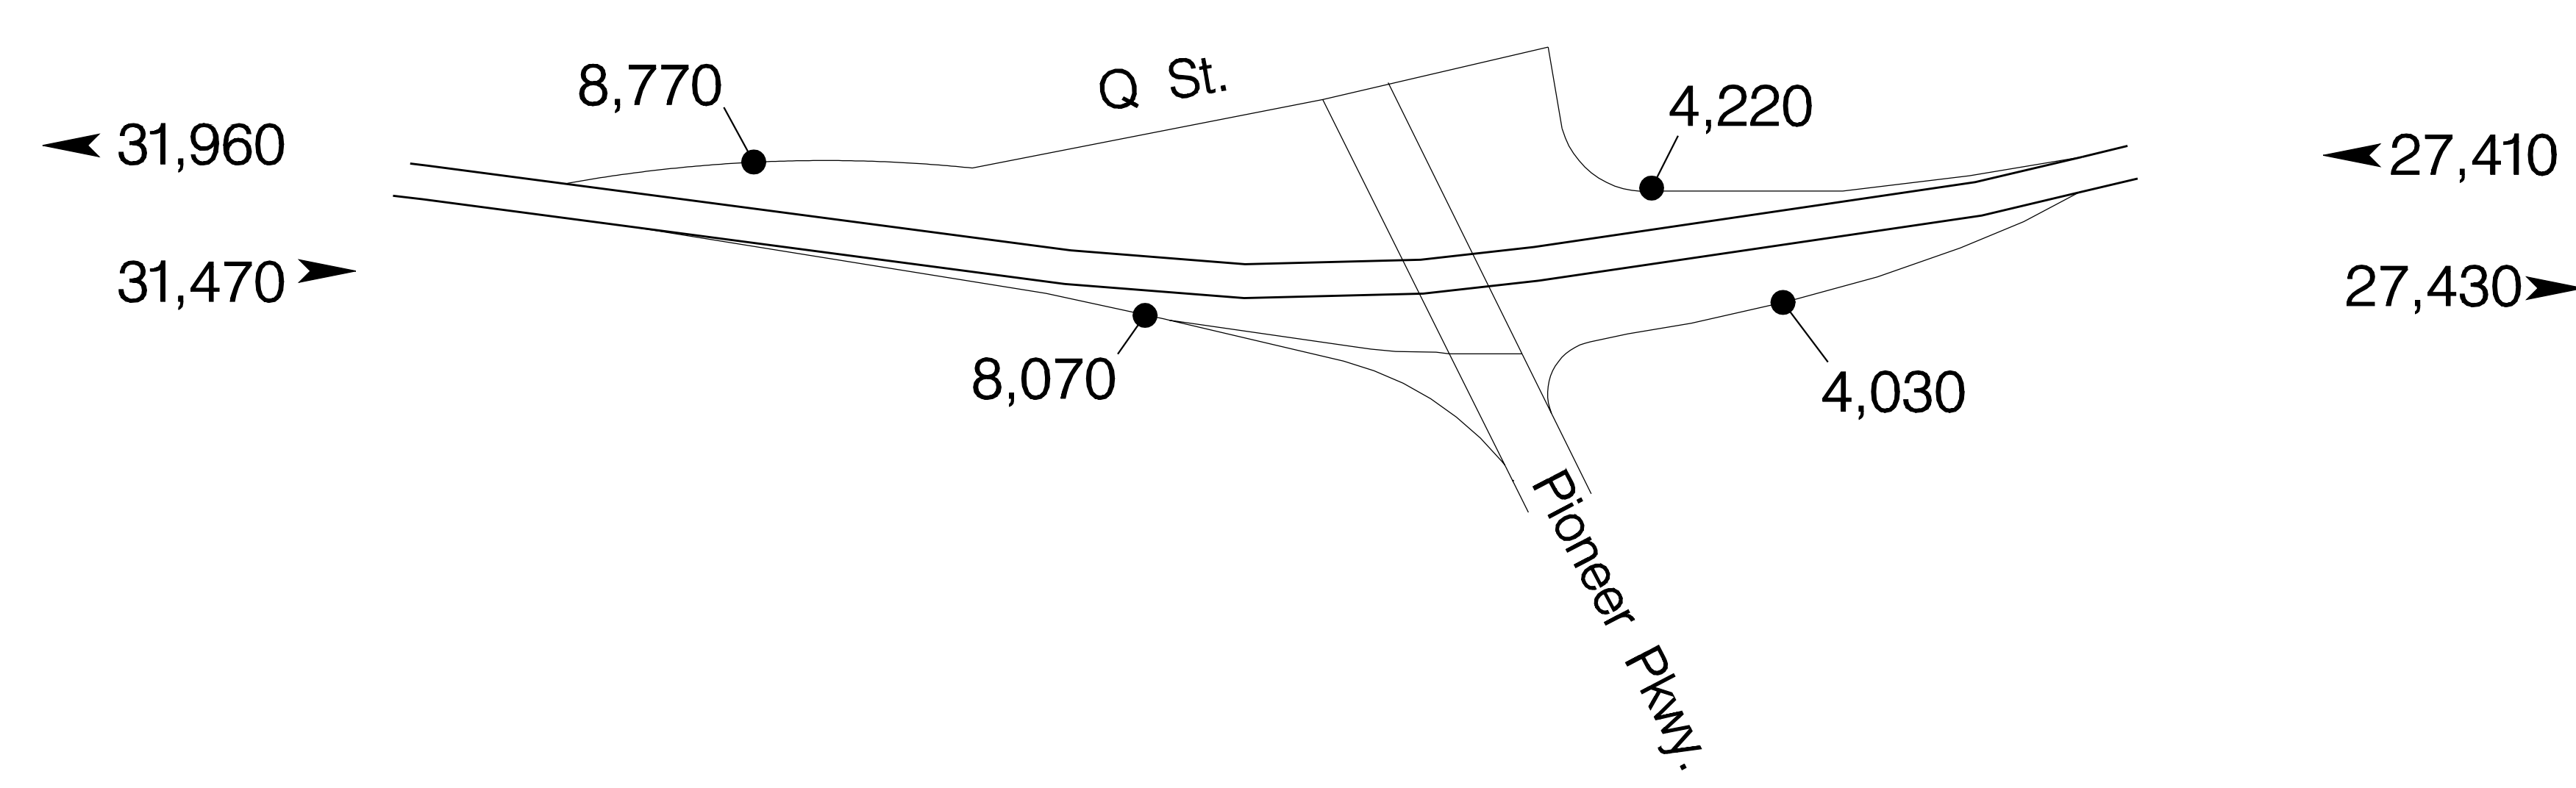

# INTERSTATE INTERCHANGES

6th & 7th Ave. – Exit 0A

Delta Highway – Exit 0B

Country Club Rd. – Exit 1A

Coburg Road – Exit 1B

20-008  
Willakenzie ATR  
MP 2.82

"Q" Street – Exit 3

Springfield Hwy. – Exit 4

Mohawk Blvd. – Exit 6

42nd Street – Exit 7

52nd Street – Exit 8

McKenzie Hwy. – Exit 10