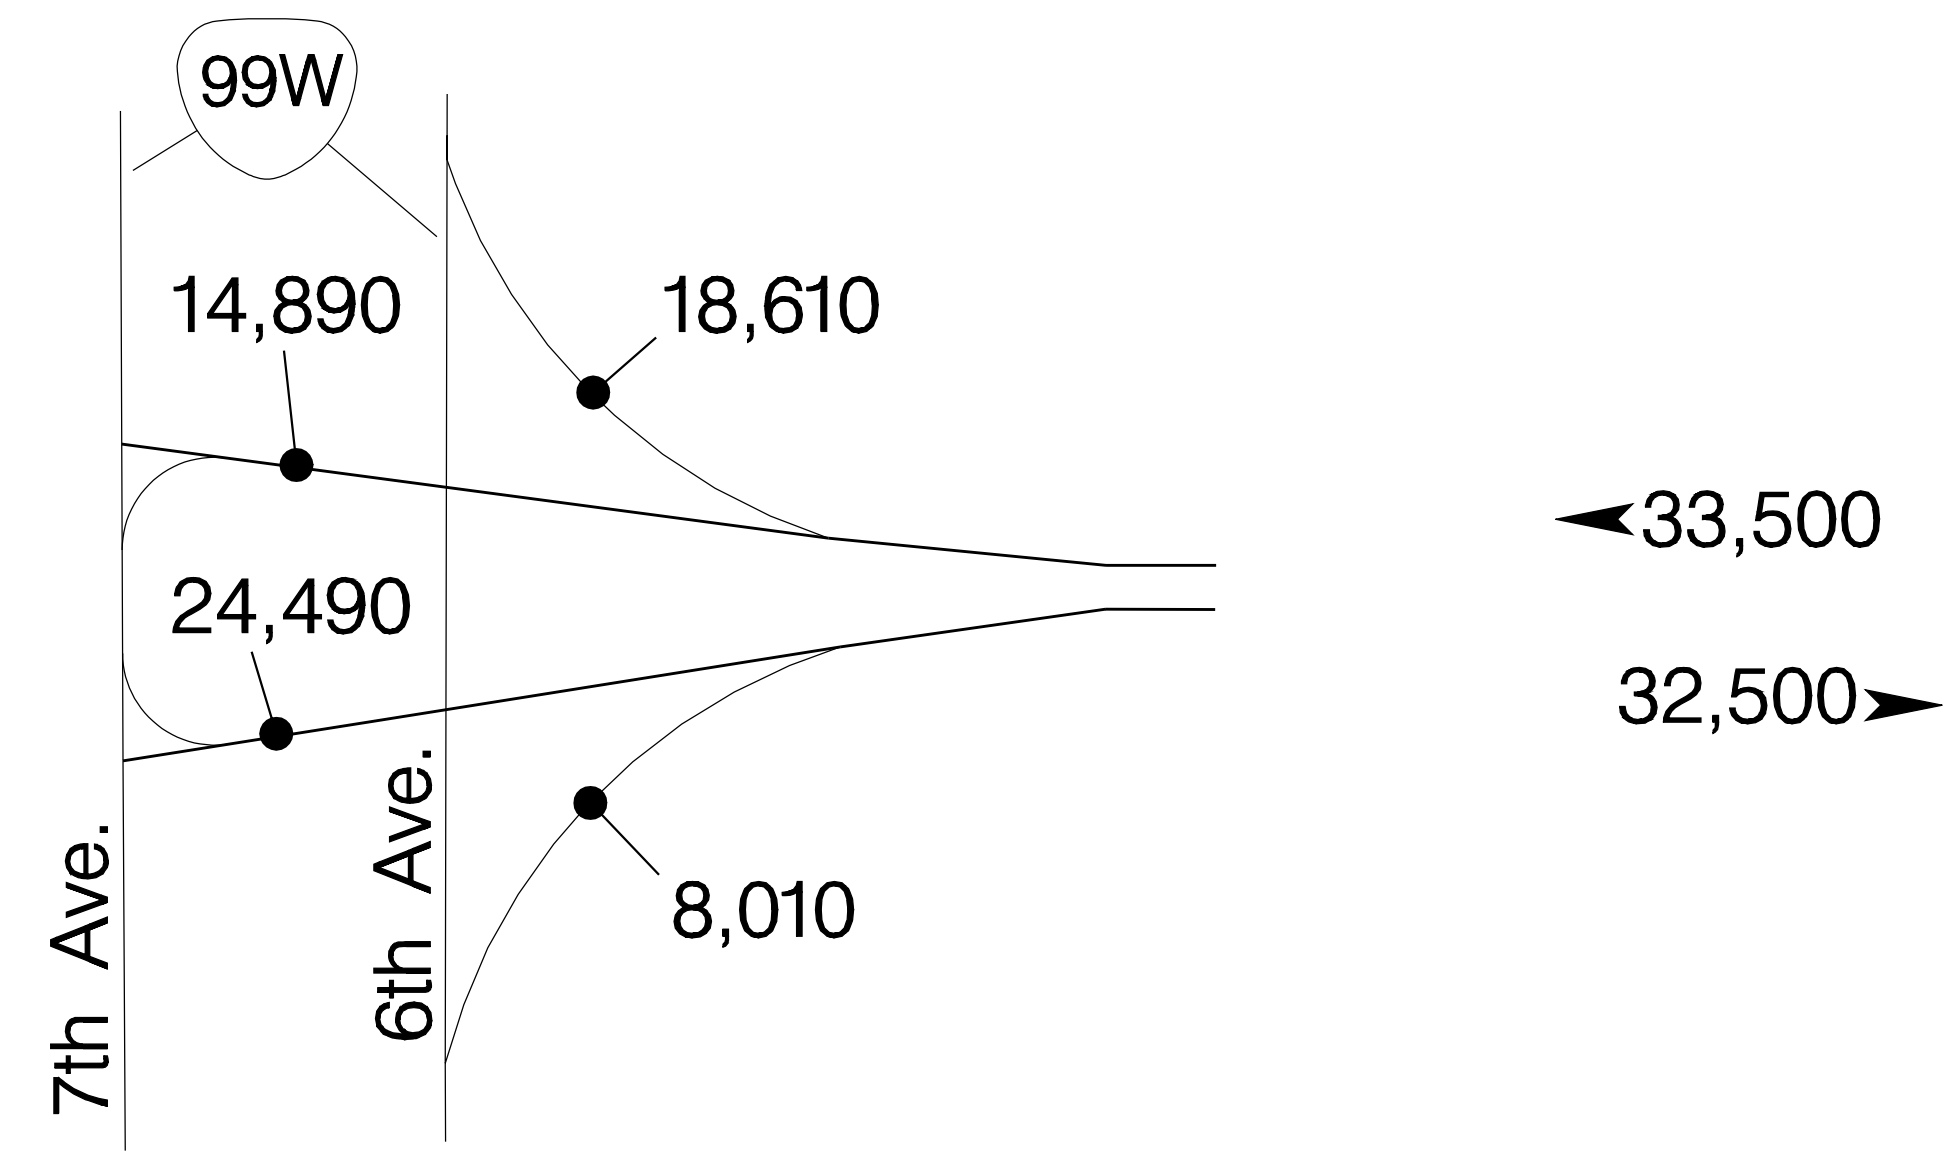

# INTERSTATE INTERCHANGES

6th & 7th Ave. – Exit 0A

Delta Highway – Exit 0B

Country Club Rd. – Exit 1A

Coburg Road – Exit 1B

20-008  
Willakenzie ATR  
MP 2.82

"Q" Street – Exit 3

Springfield Hwy. – Exit 4

Mohawk Blvd. – Exit 6

42nd Street – Exit 7

52nd Street – Exit 8

McKenzie Hwy. – Exit 10