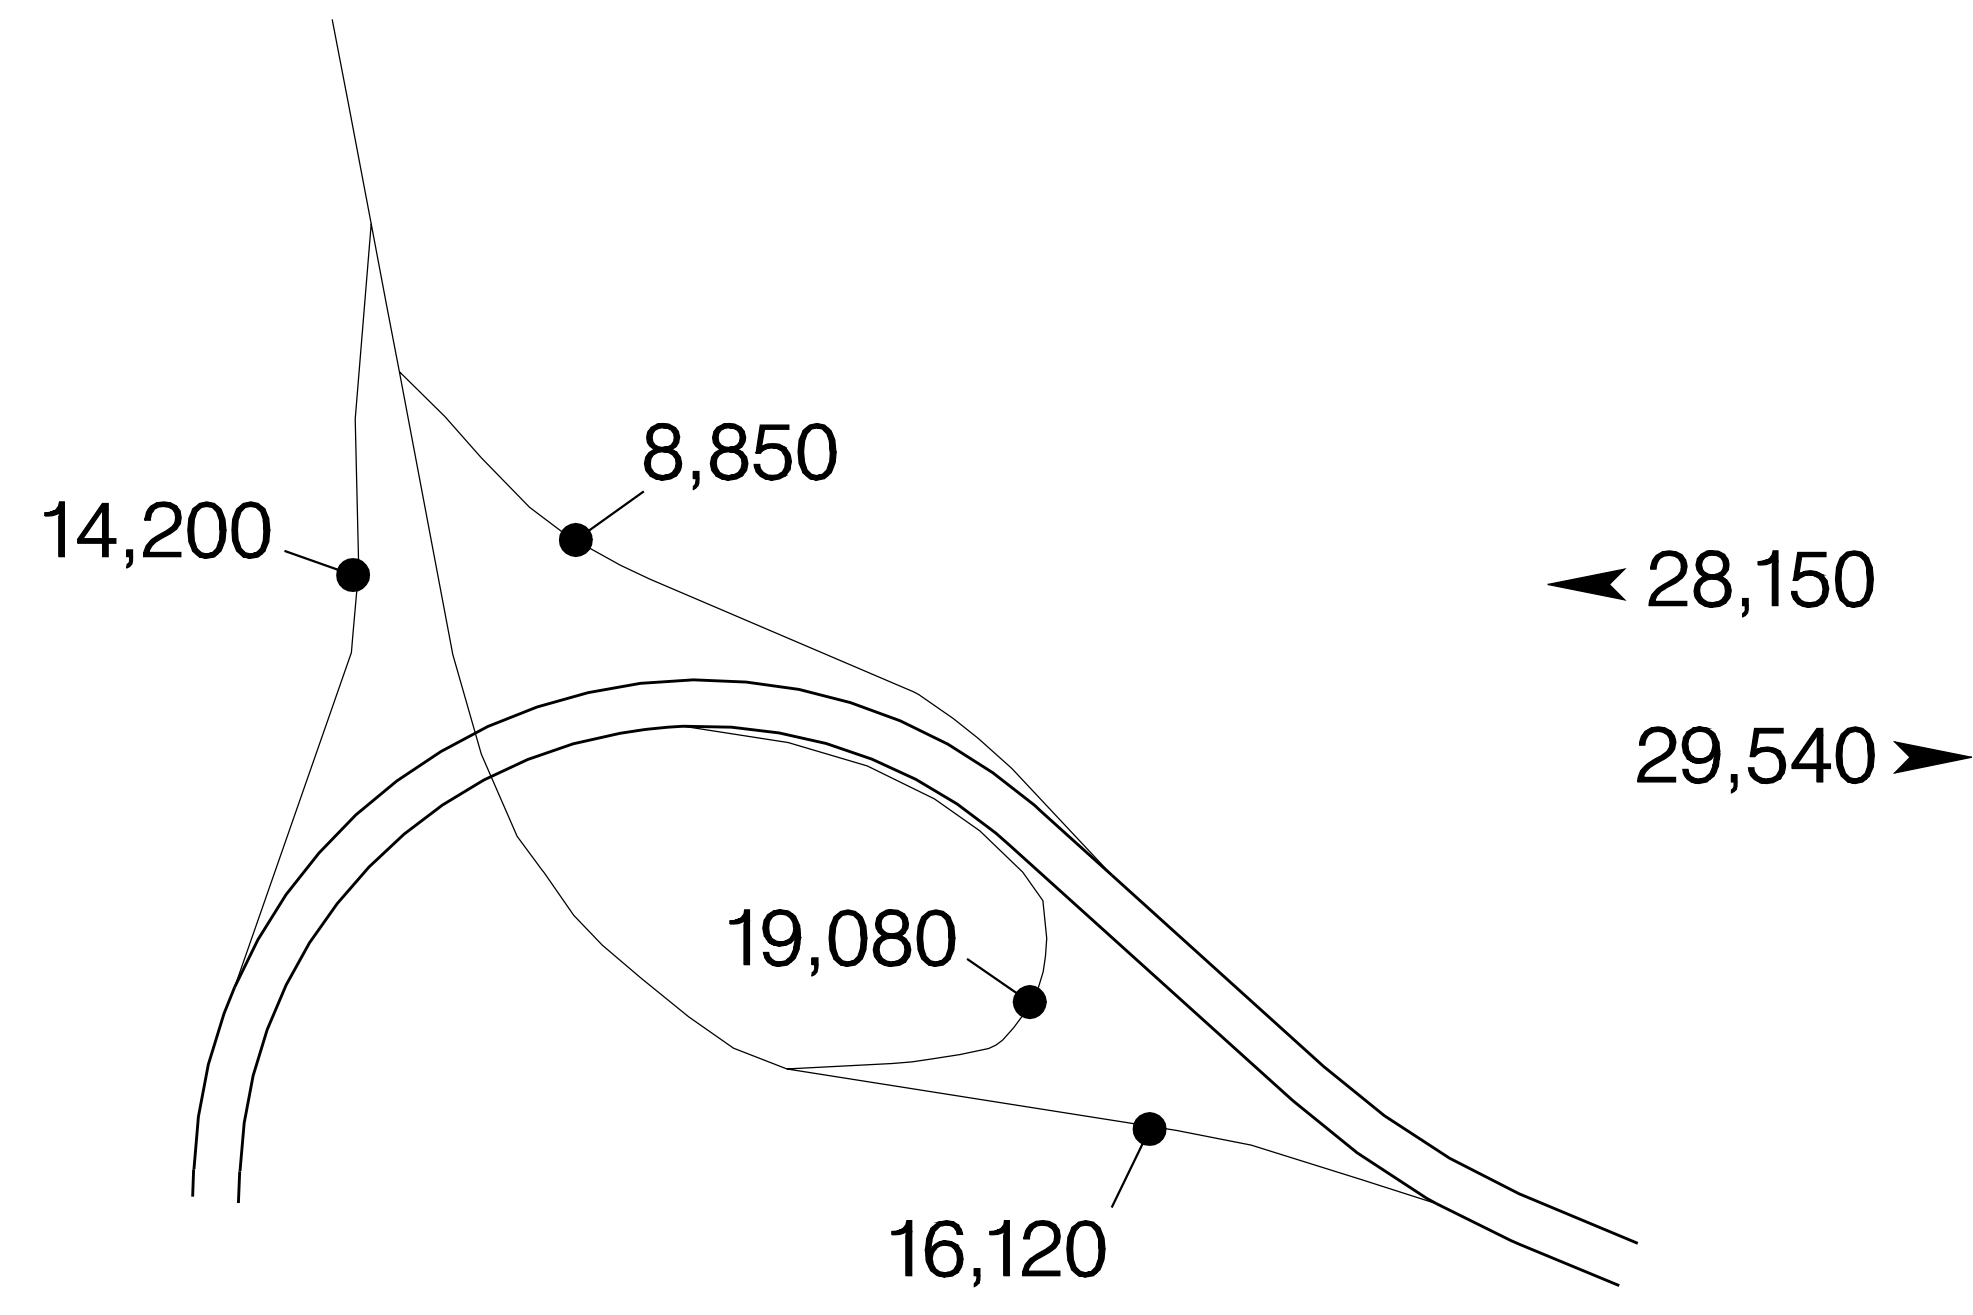

# INTERSTATE INTERCHANGES

6th & 7th Ave. – Exit 0A

Delta Highway – Exit 0B

Country Club Rd. – Exit 1A

Coburg Road – Exit 1B

20-008  
Willakenzie ATR  
MP 2.82

"Q" Street – Exit 3

Springfield Hwy. – Exit 4

Mohawk Blvd. – Exit 6

42nd Street – Exit 7

52nd Street – Exit 8

McKenzie Hwy. – Exit 10