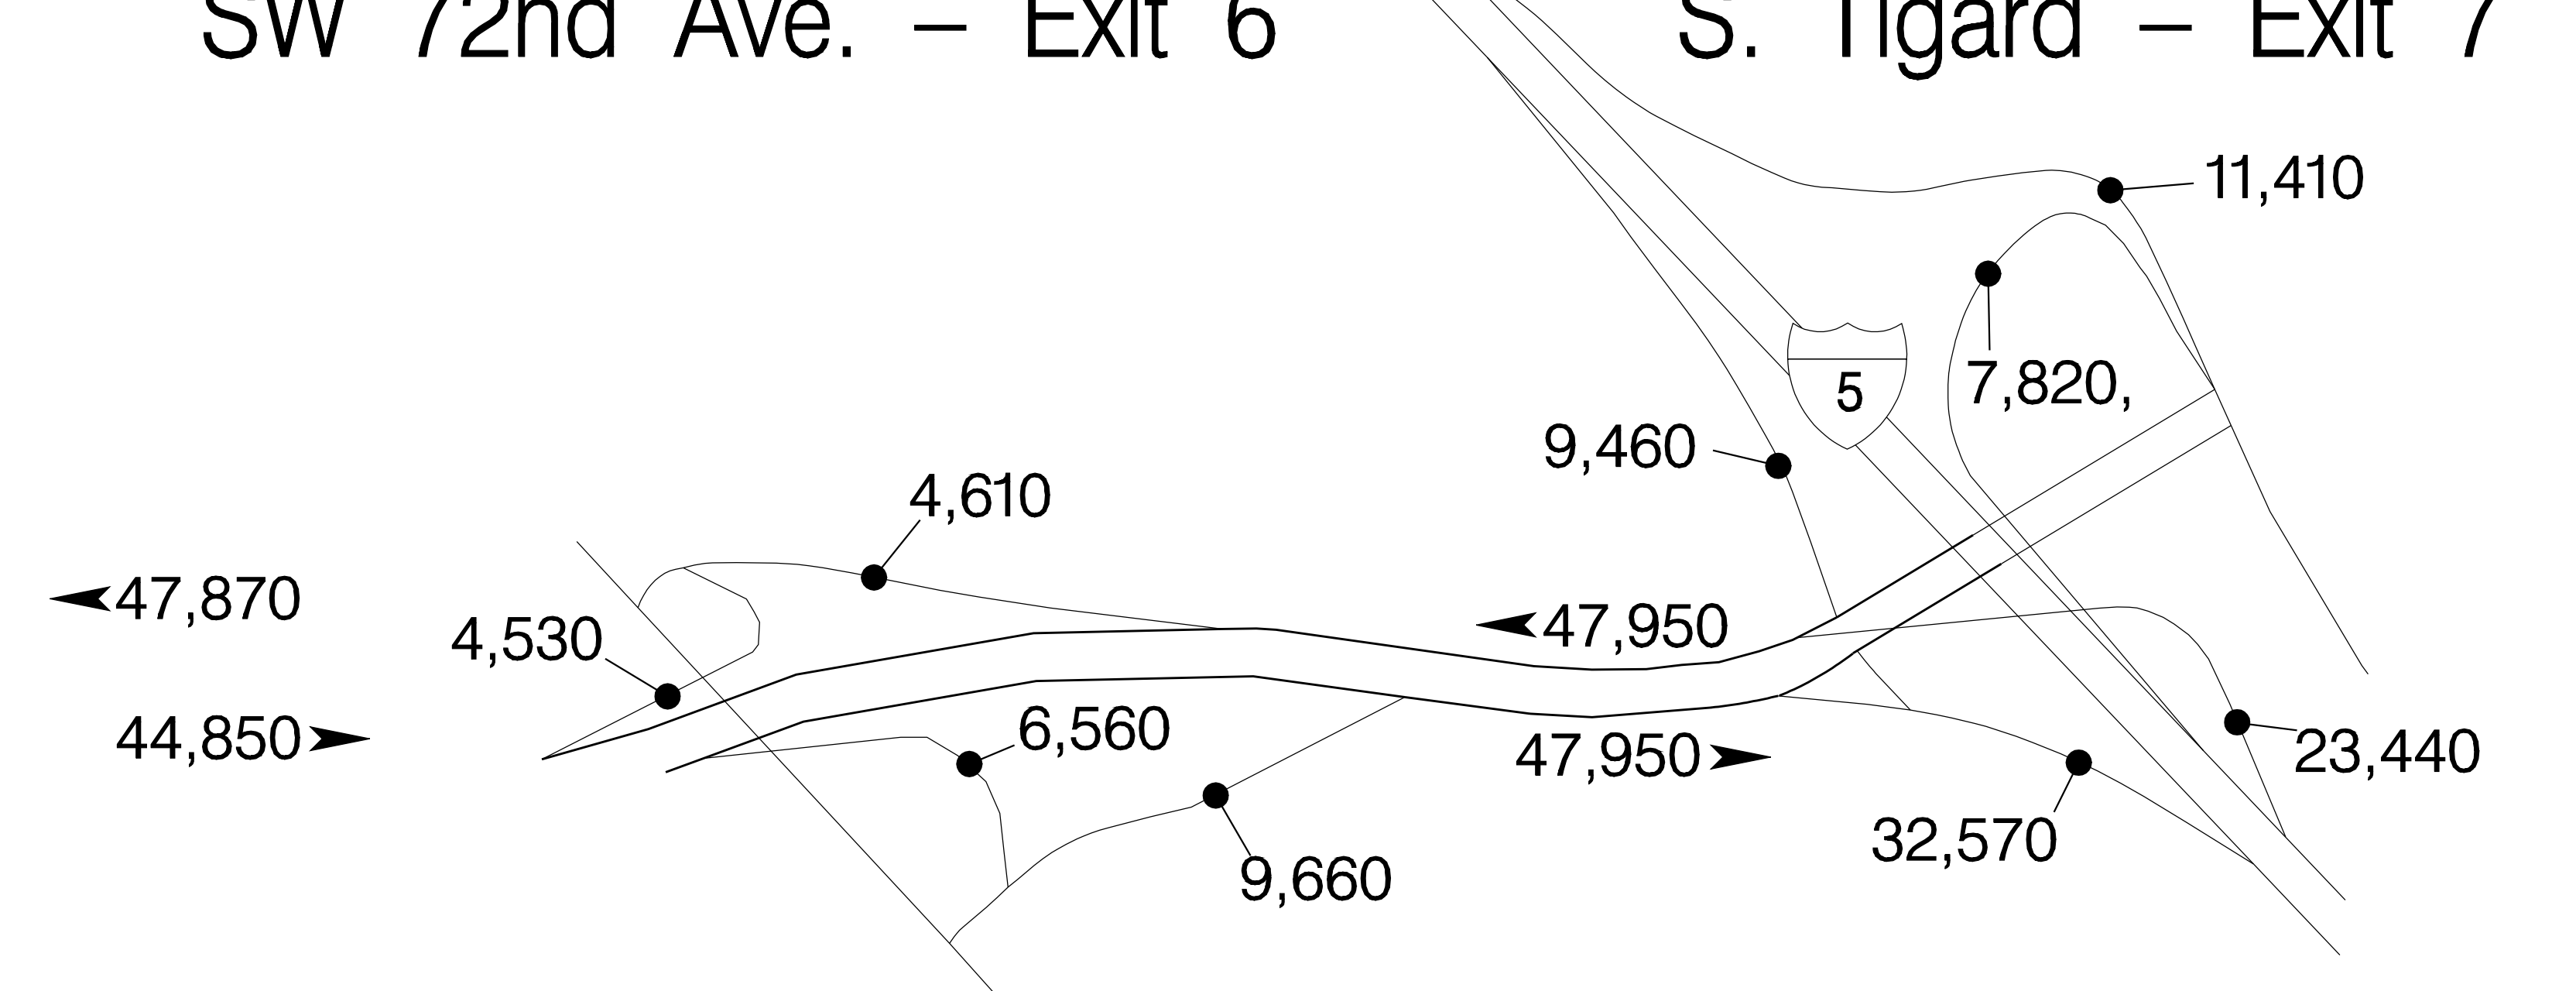

# OR 217 INTERCHANGES

Sunset Hwy. – Exit 0A

Walker Road – Exit 0B

East Beaverton – Exit 1

Allen Blvd. – Exit 2

Denney Road – Exit 3A

Beaverton–Tualatin Hwy. – Exit 3B

Progress – Exit 4A

202

Greenburg Road – Exit 4B

Tigard – Exit 5

SW 72nd Ave. – Exit 6

S. Tigard – Exit 7