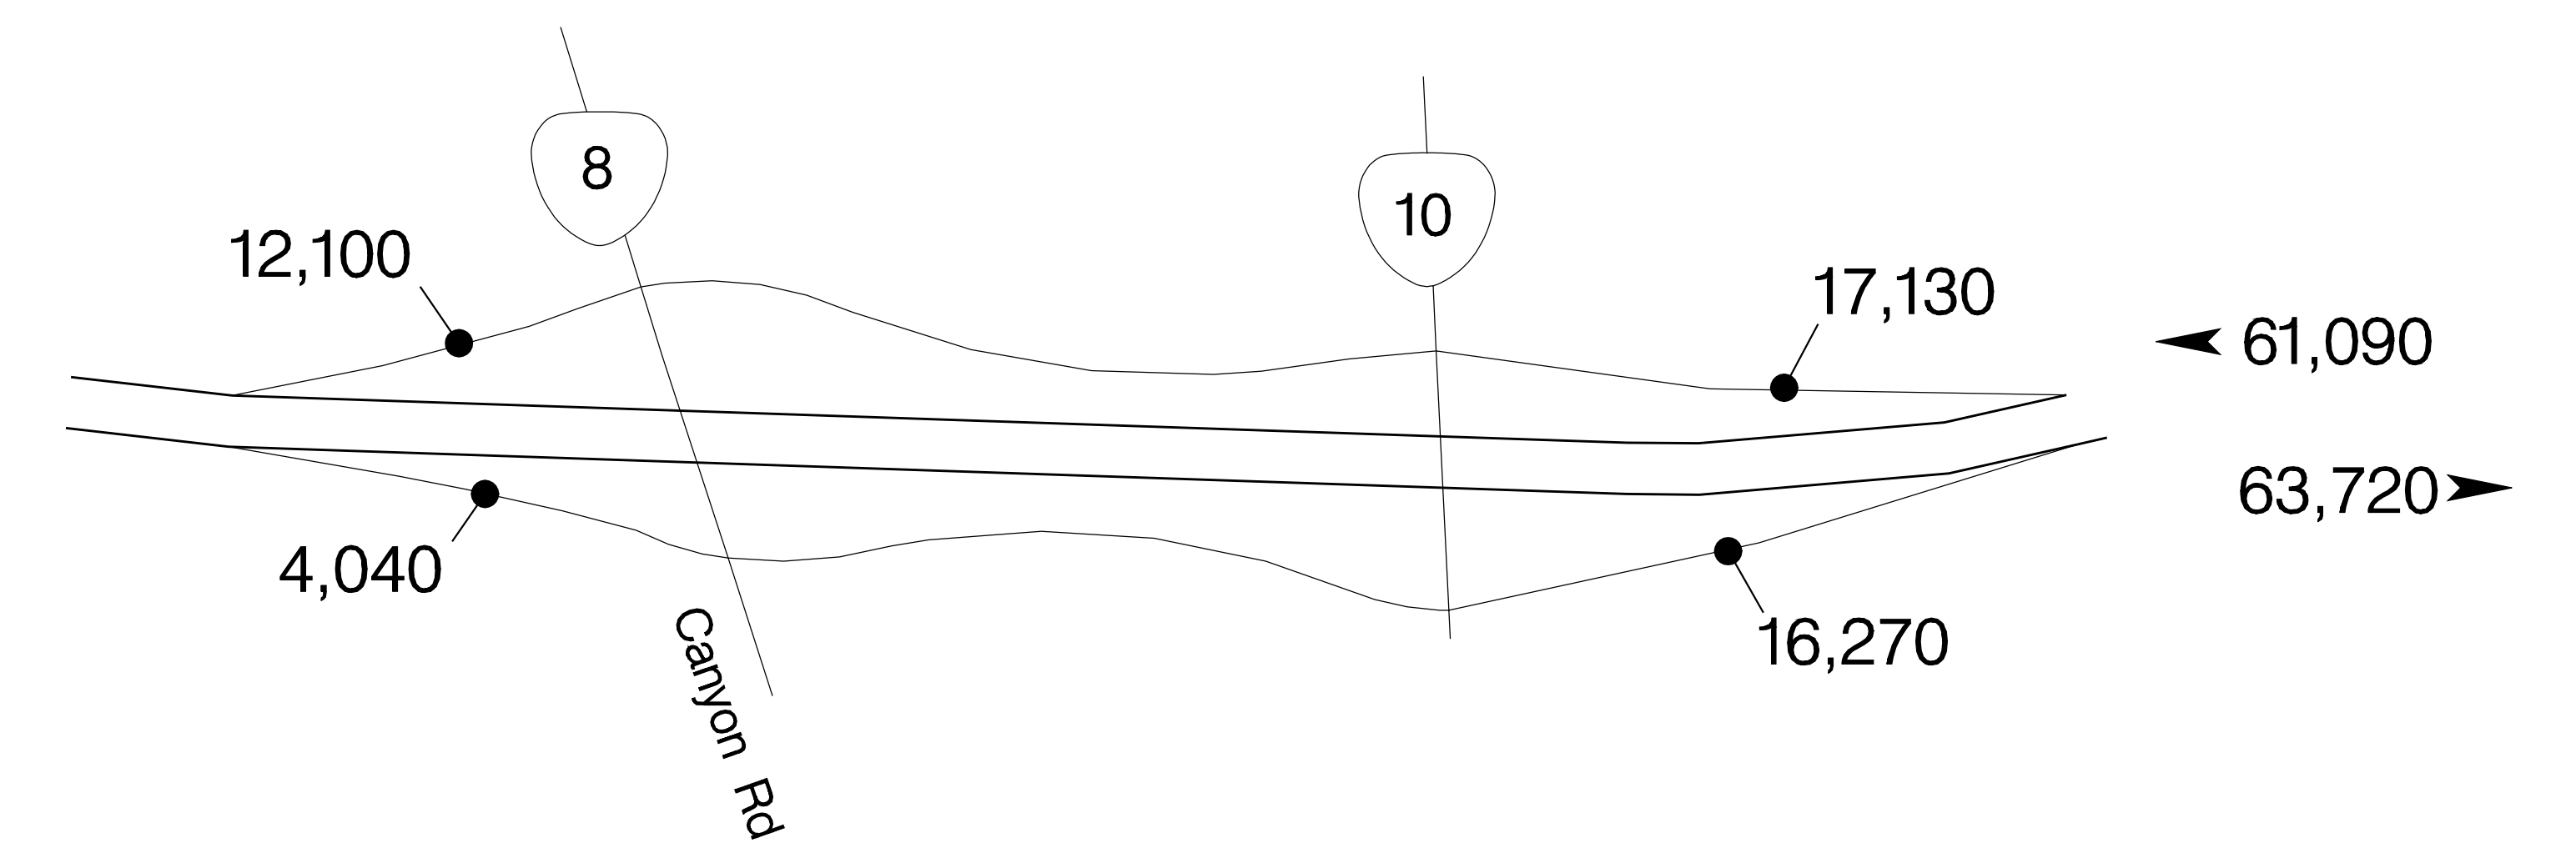

# OR 217 INTERCHANGES

Sunset Hwy. – Exit 0A

Walker Road – Exit 0B

East Beaverton – Exit 1

Allen Blvd. – Exit 2

Denney Road – Exit 3A

Beaverton–Tualatin Hwy. – Exit 3B

Progress – Exit 4A

202

Greenburg Road – Exit 4B

Tigard – Exit 5

SW 72nd Ave. – Exit 6

S. Tigard – Exit 7