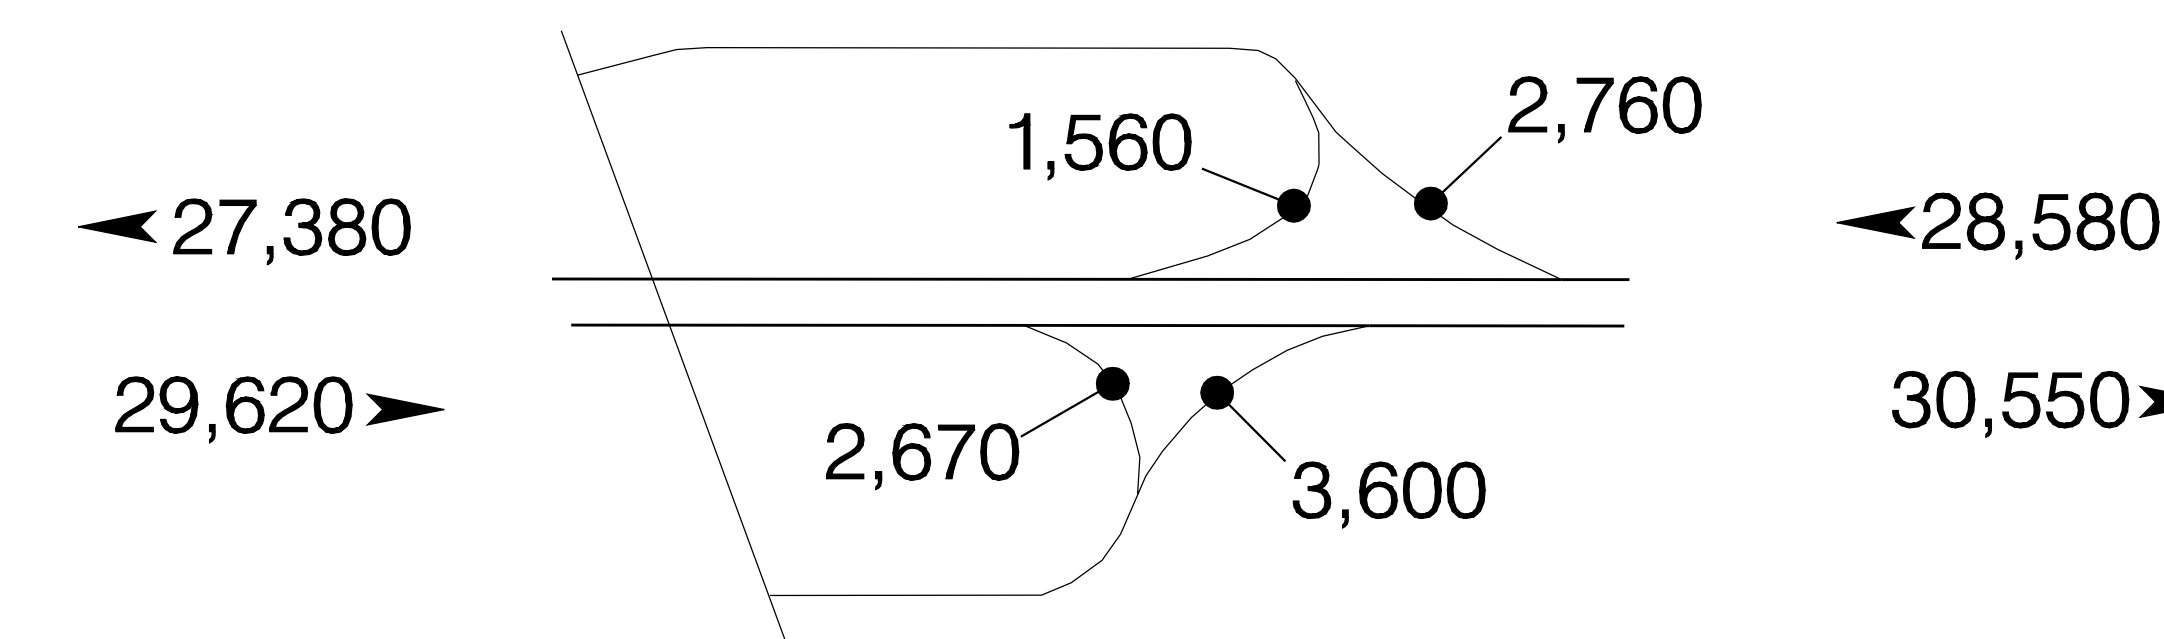

# BELTLINE HIGHWAY NO. 69 69 INTERCHANGES

Barger Dr. – Exit 5

Pacific Hwy. West – Exit 6A

Prairie Road – Exit 6B

N. W. Expressway – Exit 7

River Road – Exit 8

198

River Ave. – Exit 9