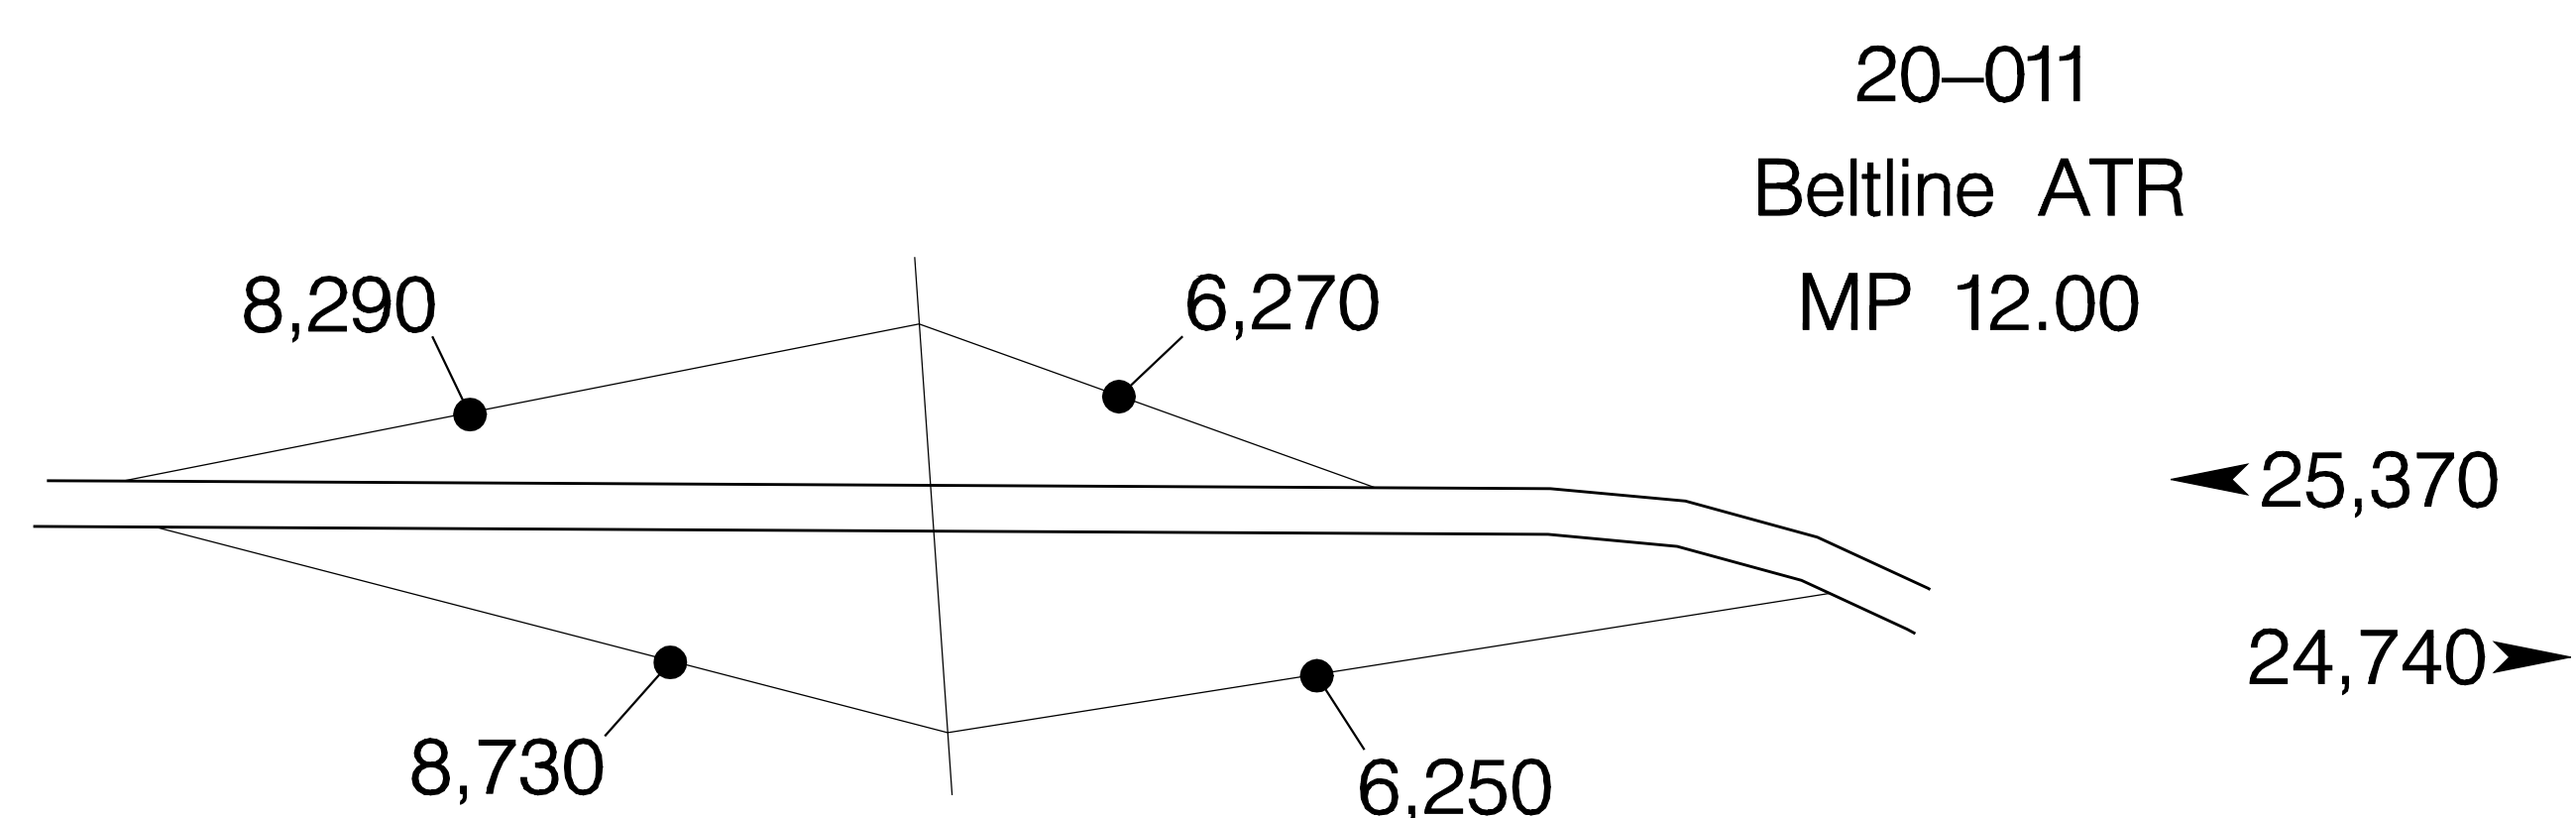

# BELTLINE HIGHWAY NO. 69 69 INTERCHANGES

Barger Dr. – Exit 5

Pacific Hwy. West – Exit 6A

Prairie Road – Exit 6B

N. W. Expressway – Exit 7

River Road – Exit 8

198

River Ave. – Exit 9

Delta Hwy. – Exit 9A

Coburg Road – Exit 11

Pacific Hwy. – Exit 12