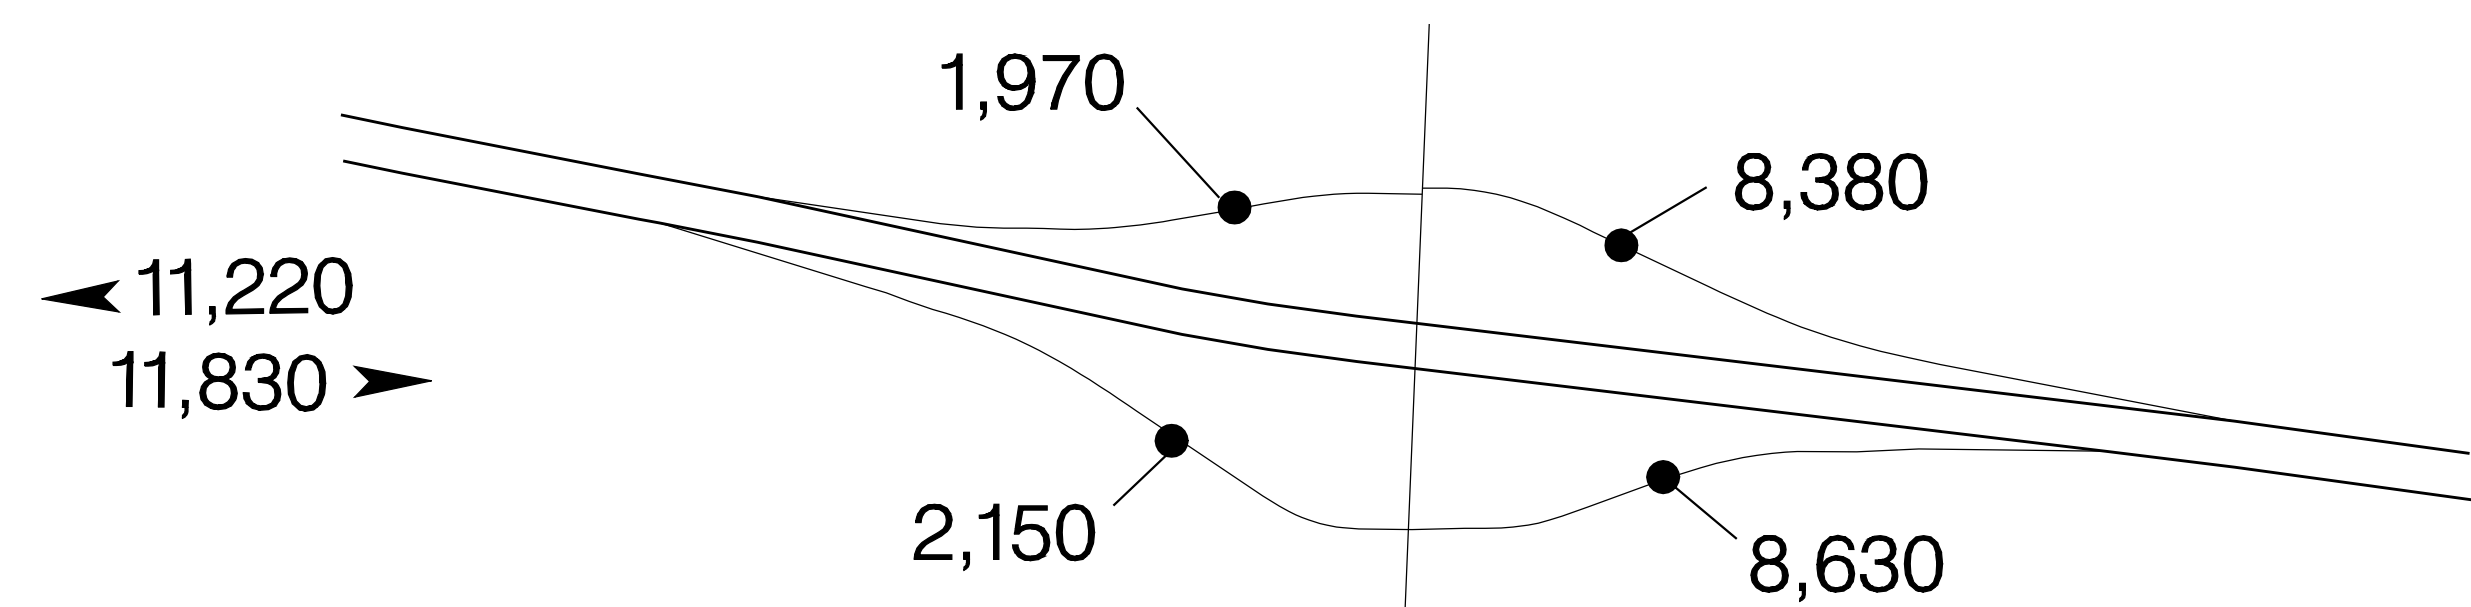

# BELTLINE HIGHWAY NO. 69 69 INTERCHANGES

Barger Dr. – Exit 5

Pacific Hwy. West – Exit 6A

Prairie Road – Exit 6B

N. W. Expressway – Exit 7

River Road – Exit 8

198

River Ave. – Exit 9

Delta Hwy. – Exit 9A

Coburg Road – Exit 11

Pacific Hwy. – Exit 12