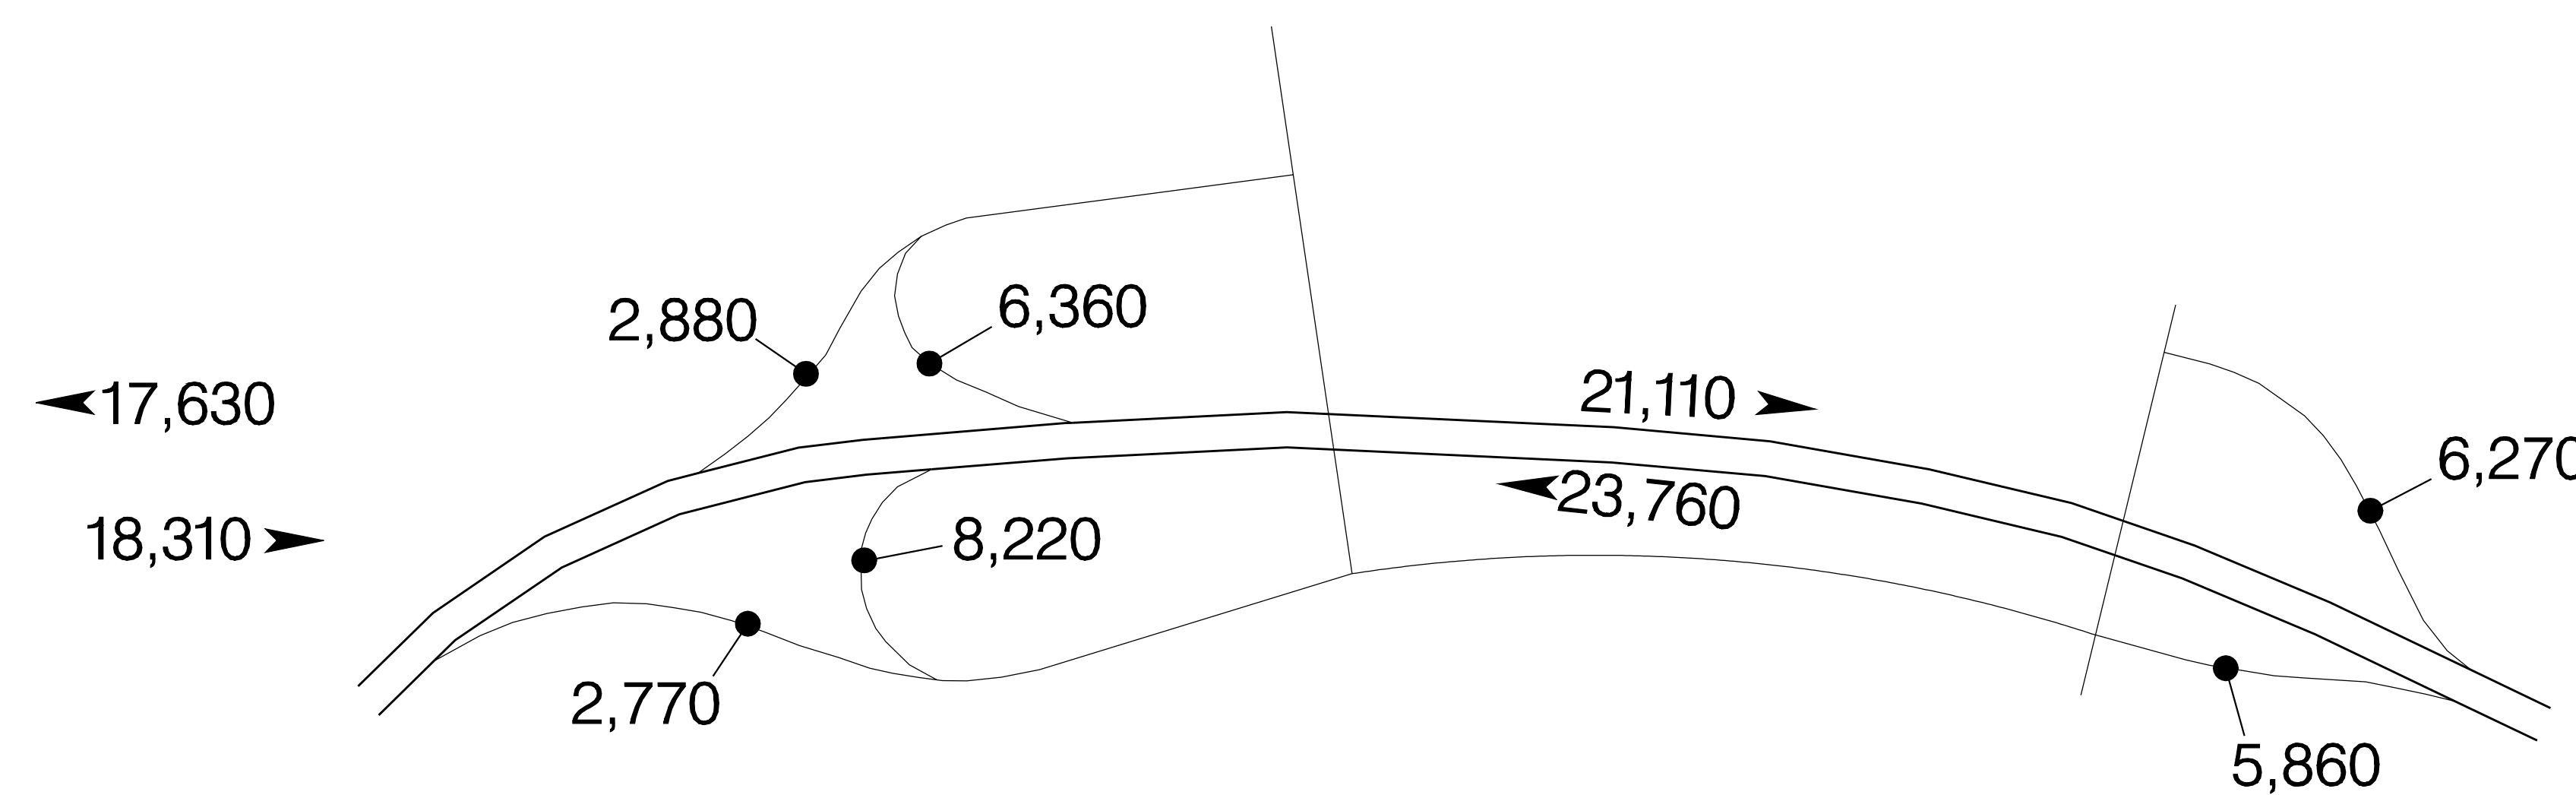

# BELTLINE HIGHWAY NO. 69 69 INTERCHANGES

Barger Dr. – Exit 5

Pacific Hwy. West – Exit 6A

Prairie Road – Exit 6B

N. W. Expressway – Exit 7

River Road – Exit 8

198

River Ave. – Exit 9

Delta Hwy. – Exit 9A

Coburg Road – Exit 11

Pacific Hwy. – Exit 12