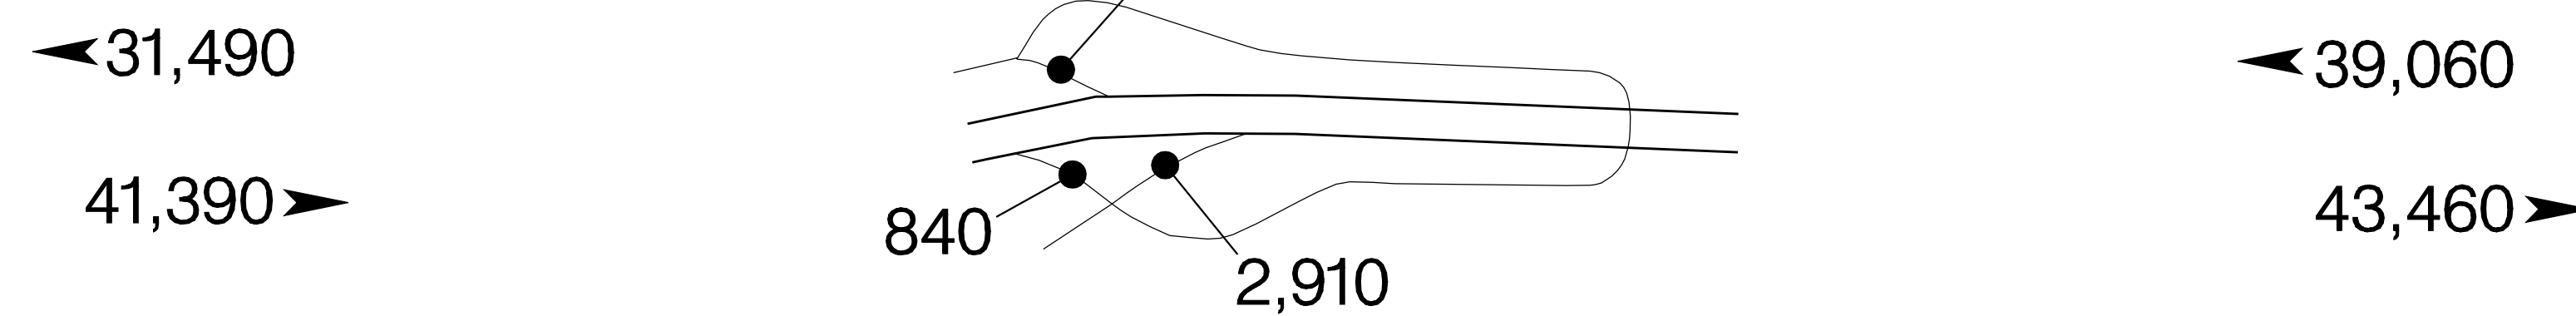

# BELTLINE HIGHWAY NO. 69 69 INTERCHANGES

Barger Dr. – Exit 5

Pacific Hwy. West – Exit 6A

Prairie Road – Exit 6B

N. W. Expressway – Exit 7

River Road – Exit 8

198

River Ave. – Exit 9

Delta Hwy. – Exit 9A

Coburg Road – Exit 11

Pacific Hwy. – Exit 12