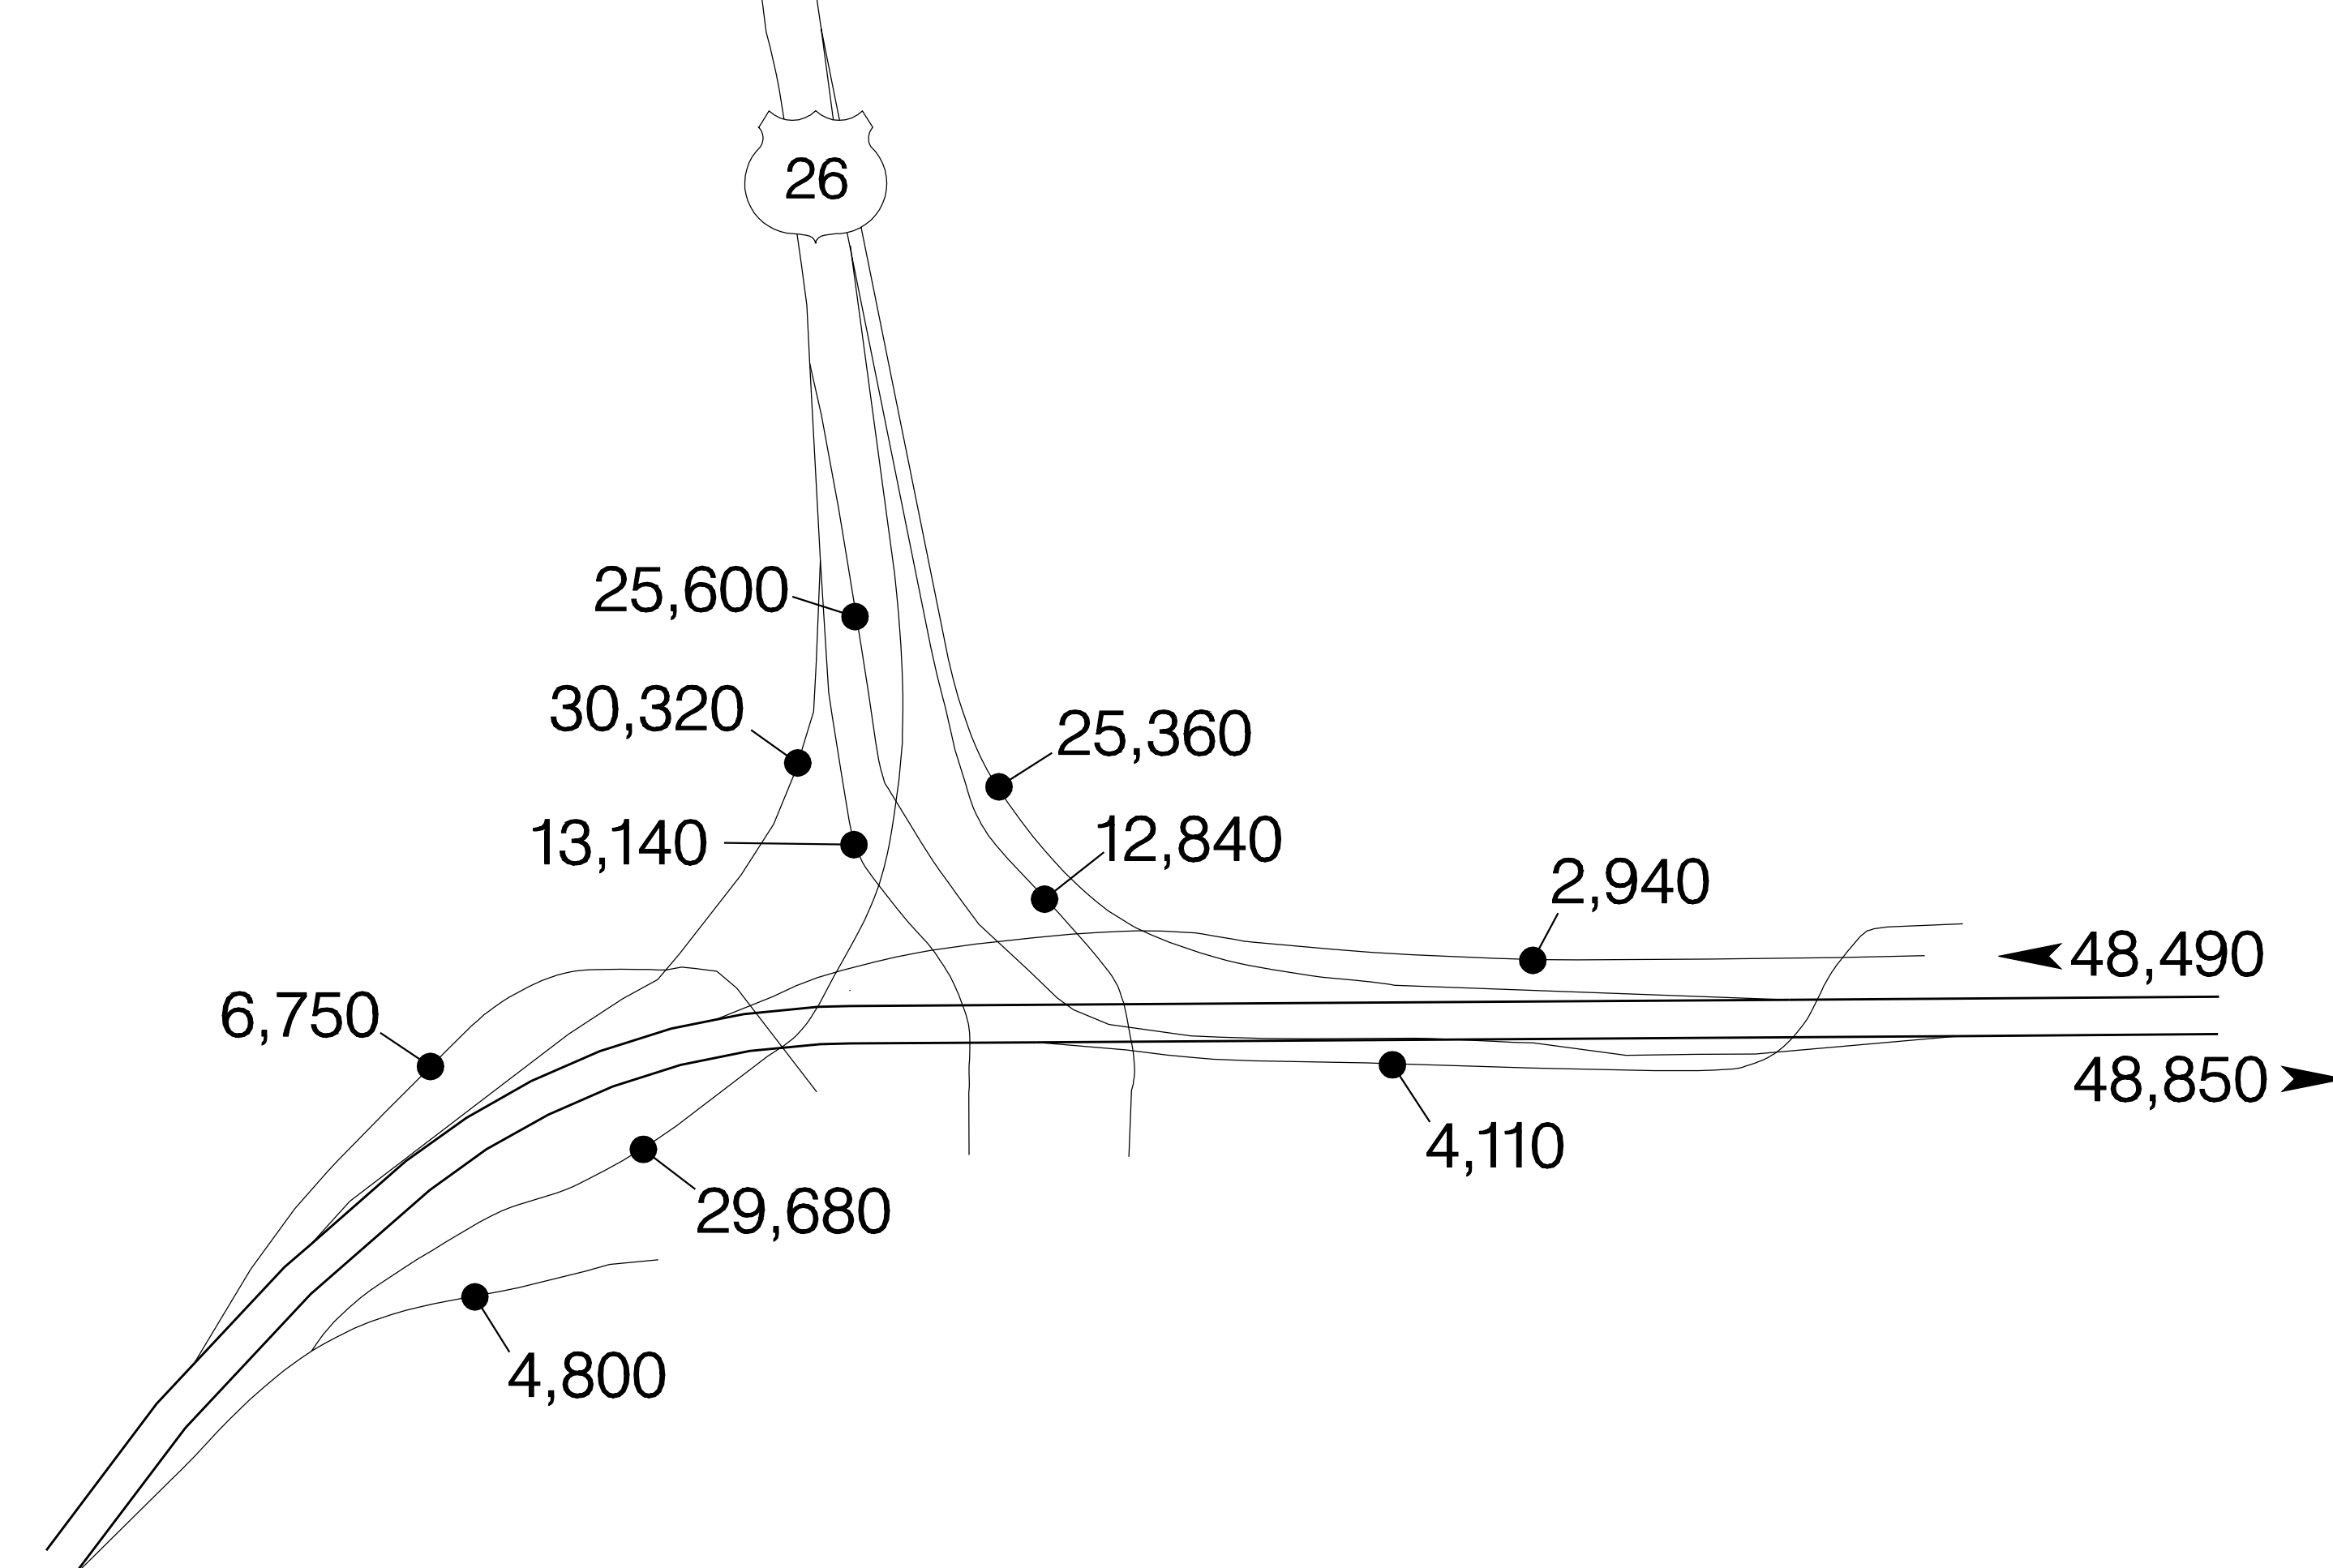

# INTERSTATE INTERCHANGES

W. Marquam – Exit 0A

Broadway – Exit 0B

Sunset – Exit 1

Burnside – Exit 2

W. Fremont – Exit 3A

E. Fremont – Exit 3B