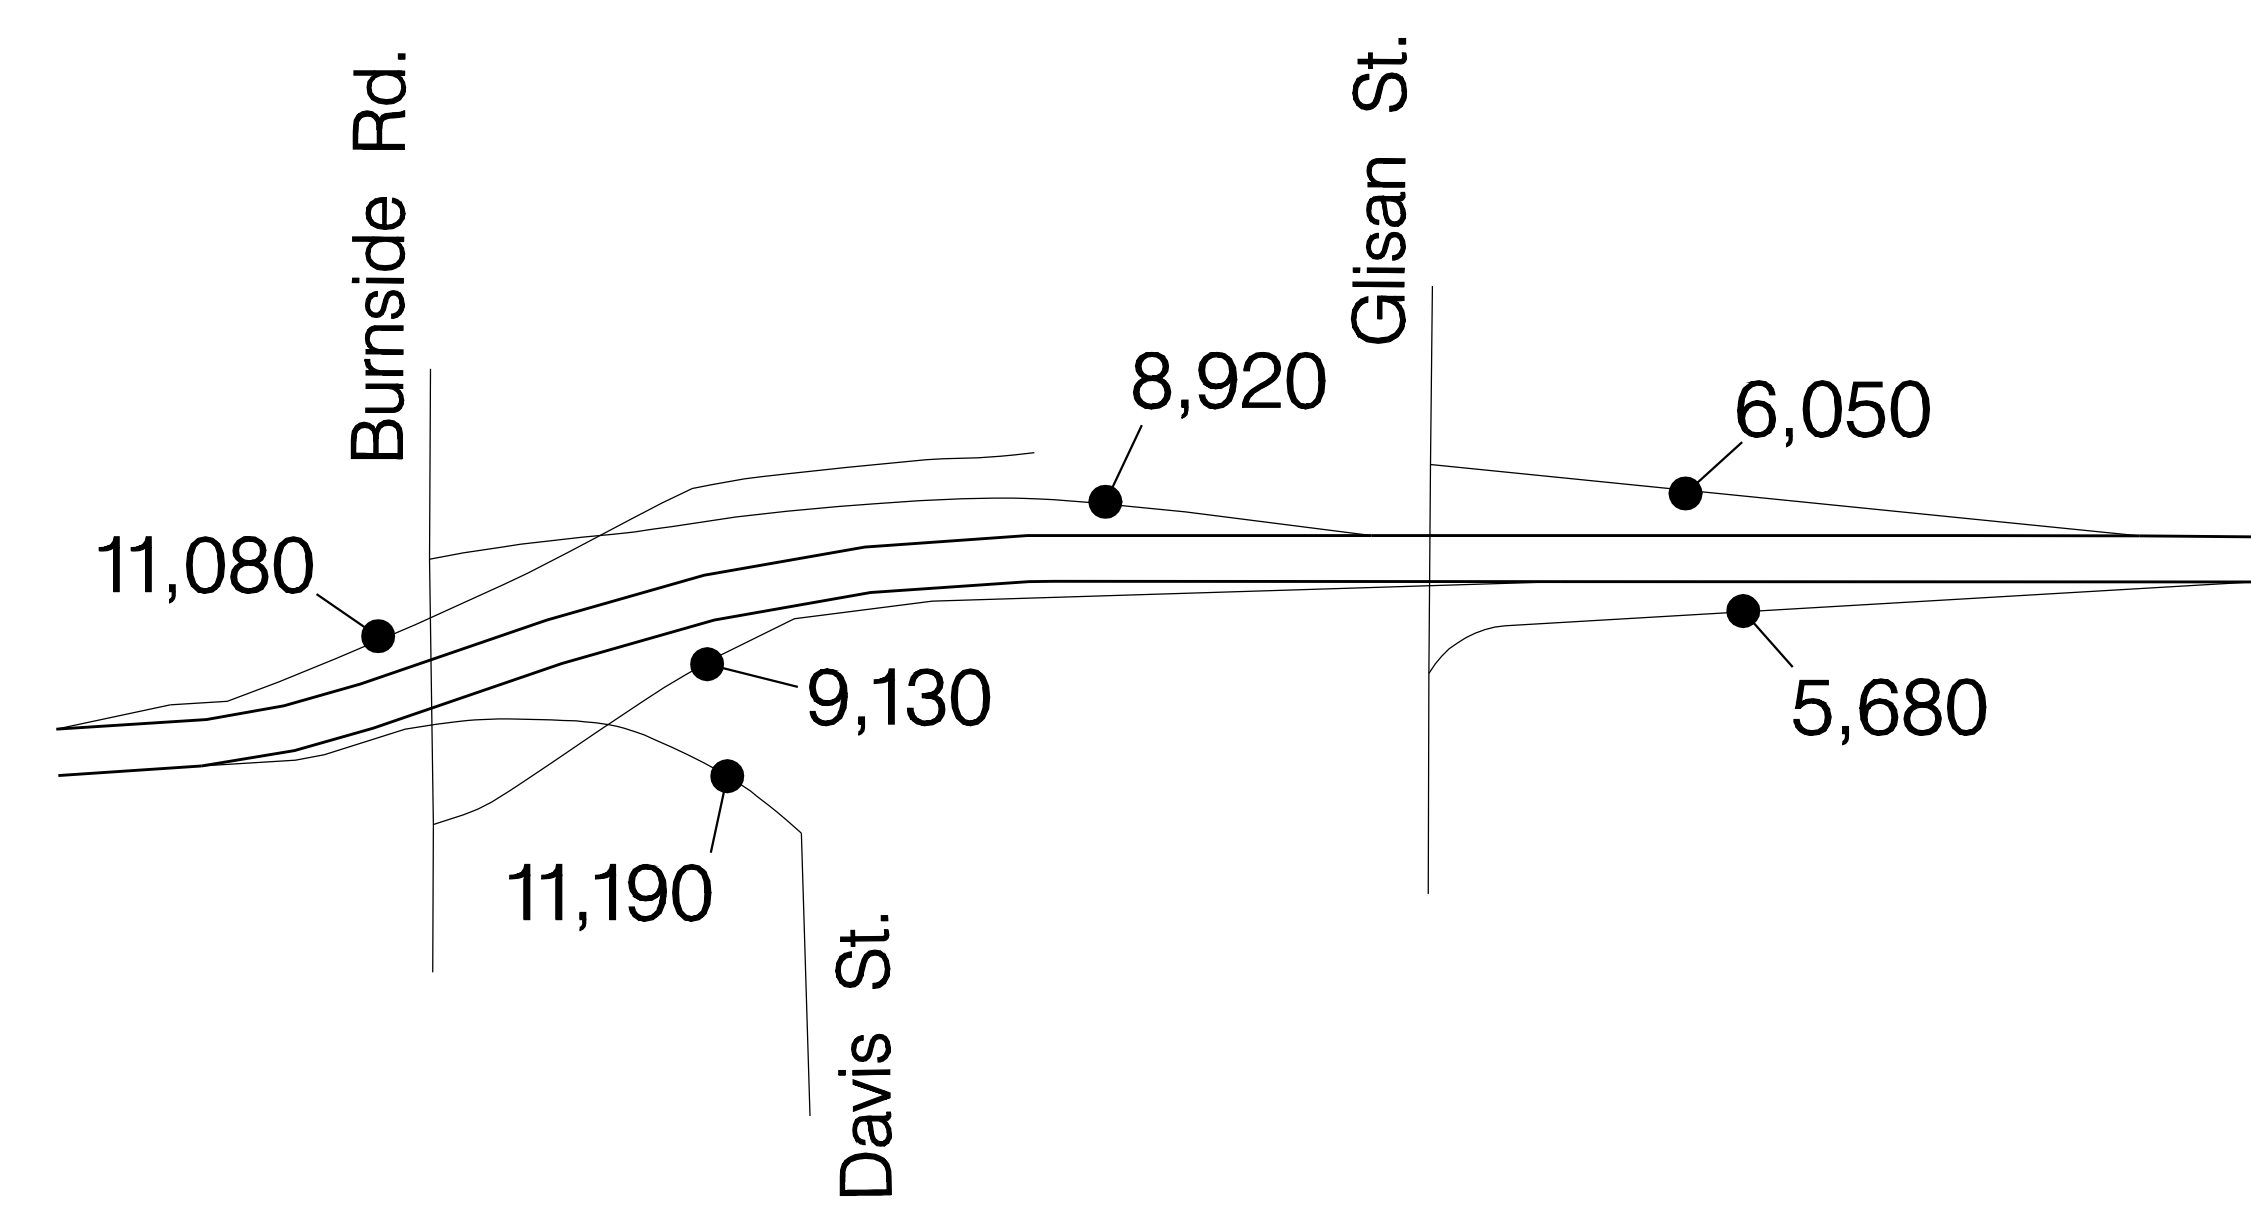

# INTERSTATE INTERCHANGES

W. Marquam – Exit 0A

Broadway – Exit 0B

Sunset – Exit 1

Burnside – Exit 2

W. Fremont – Exit 3A

E. Fremont – Exit 3B