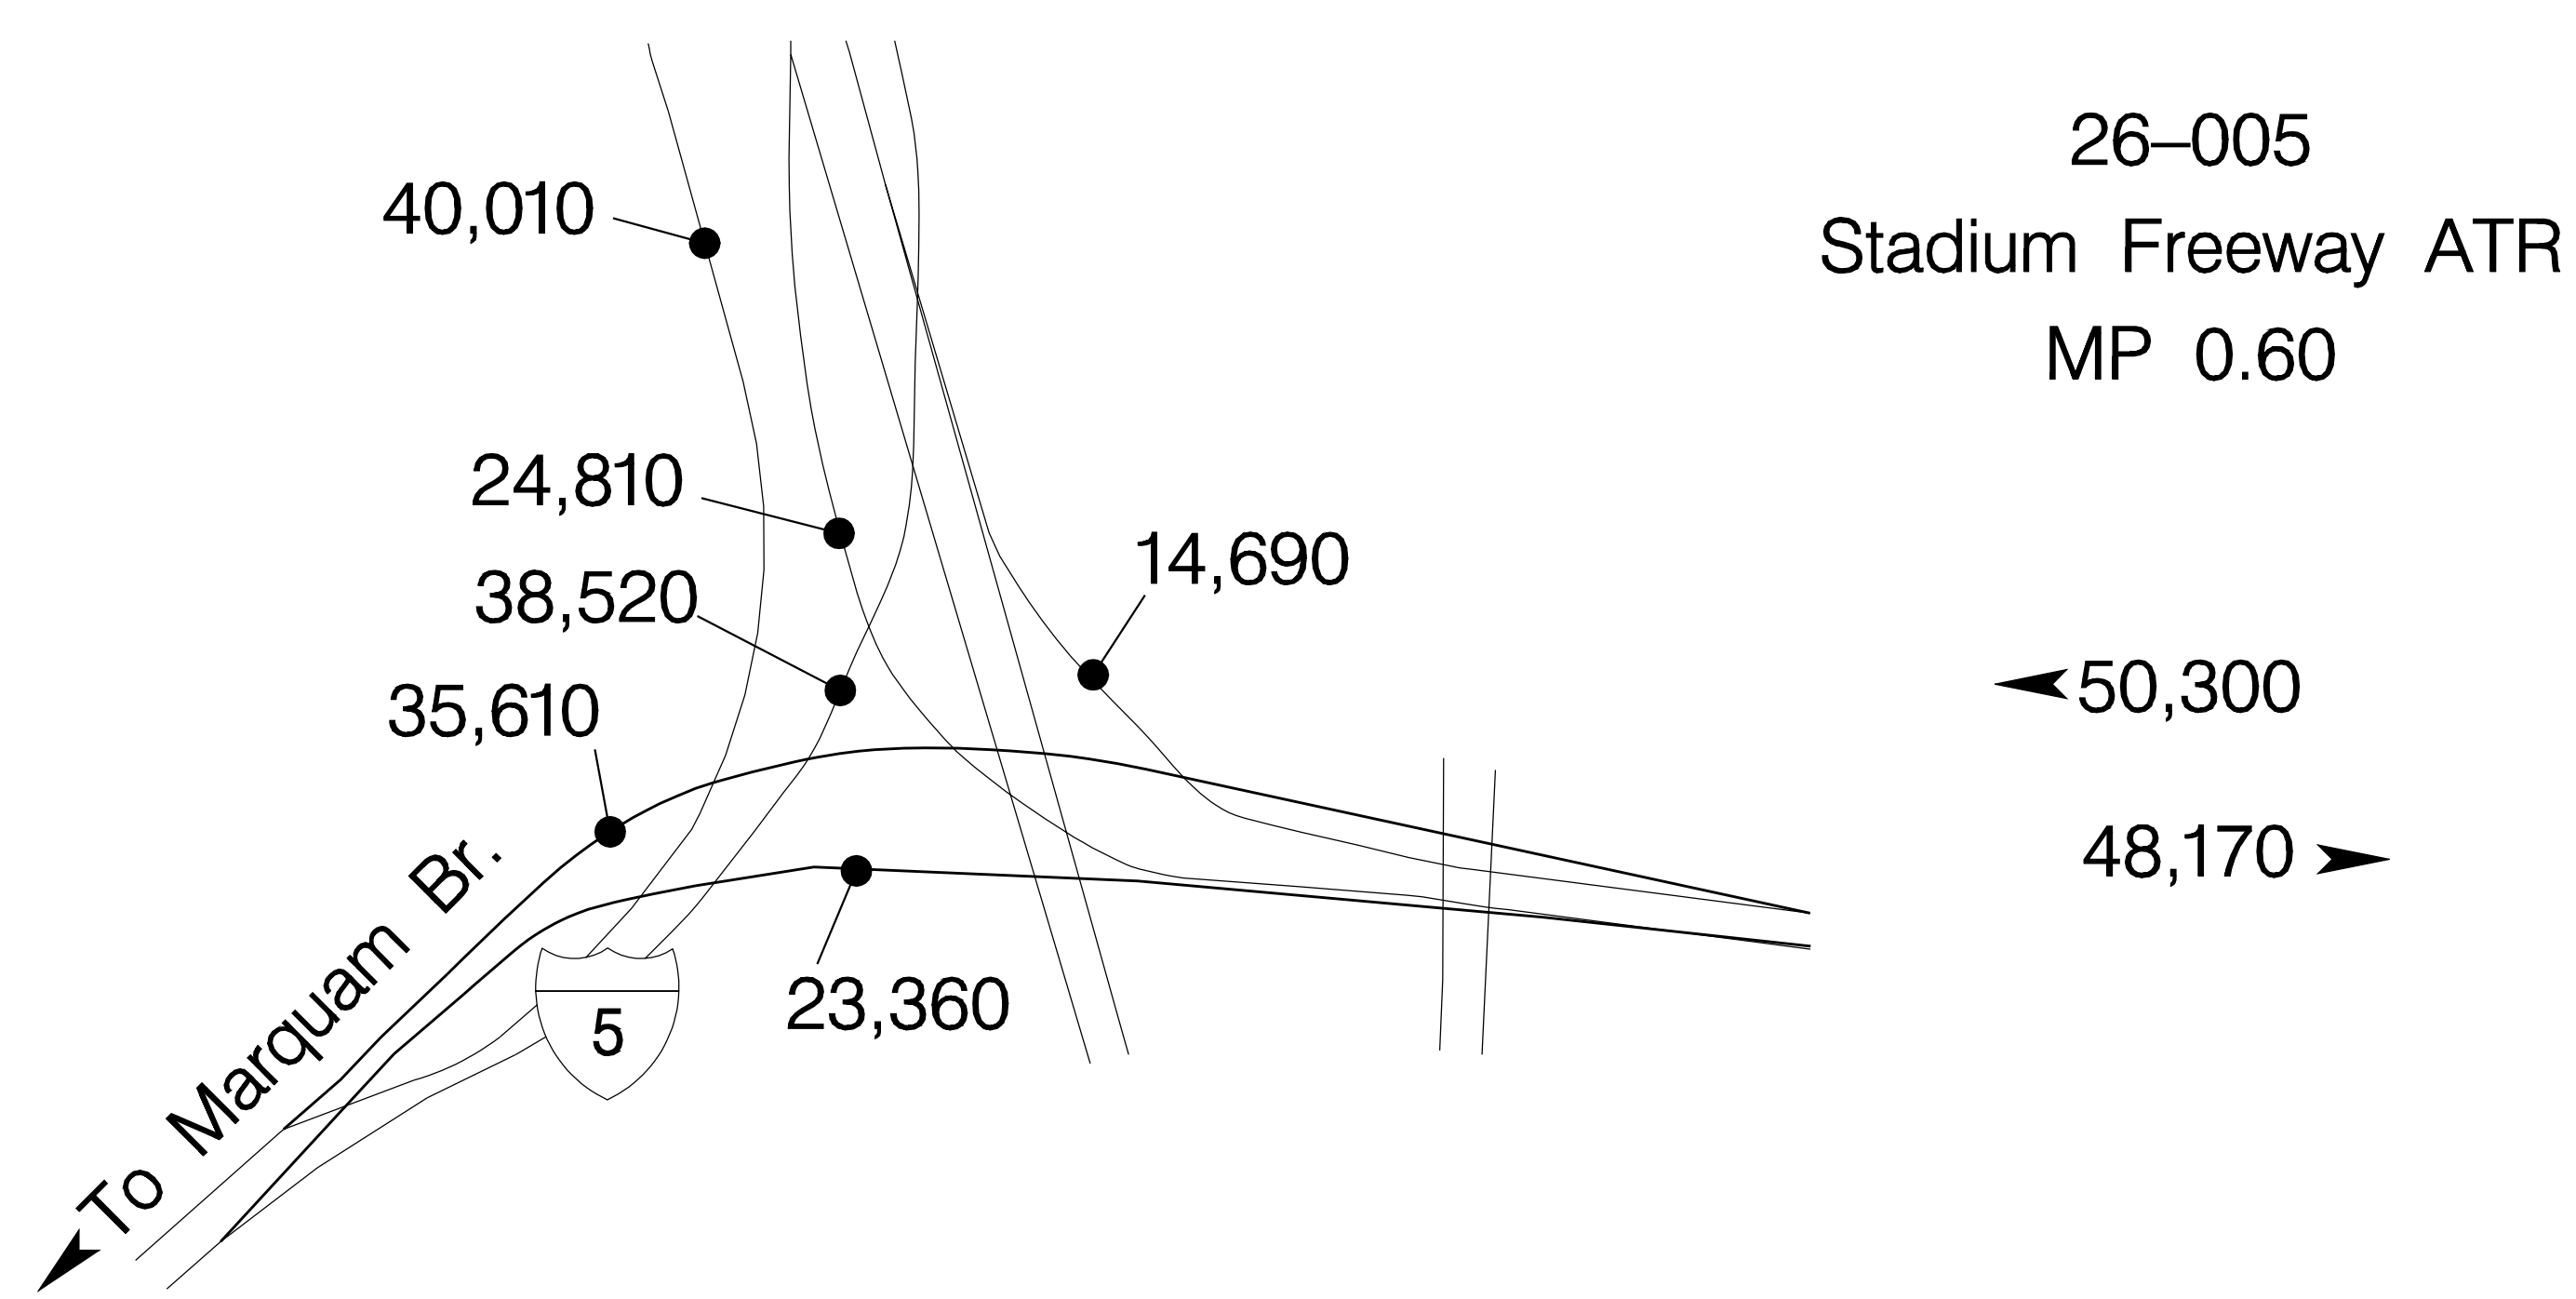

# INTERSTATE INTERCHANGES

W. Marquam – Exit 0A

Broadway – Exit 0B

Sunset – Exit 1

Burnside – Exit 2

W. Fremont – Exit 3A

E. Fremont – Exit 3B