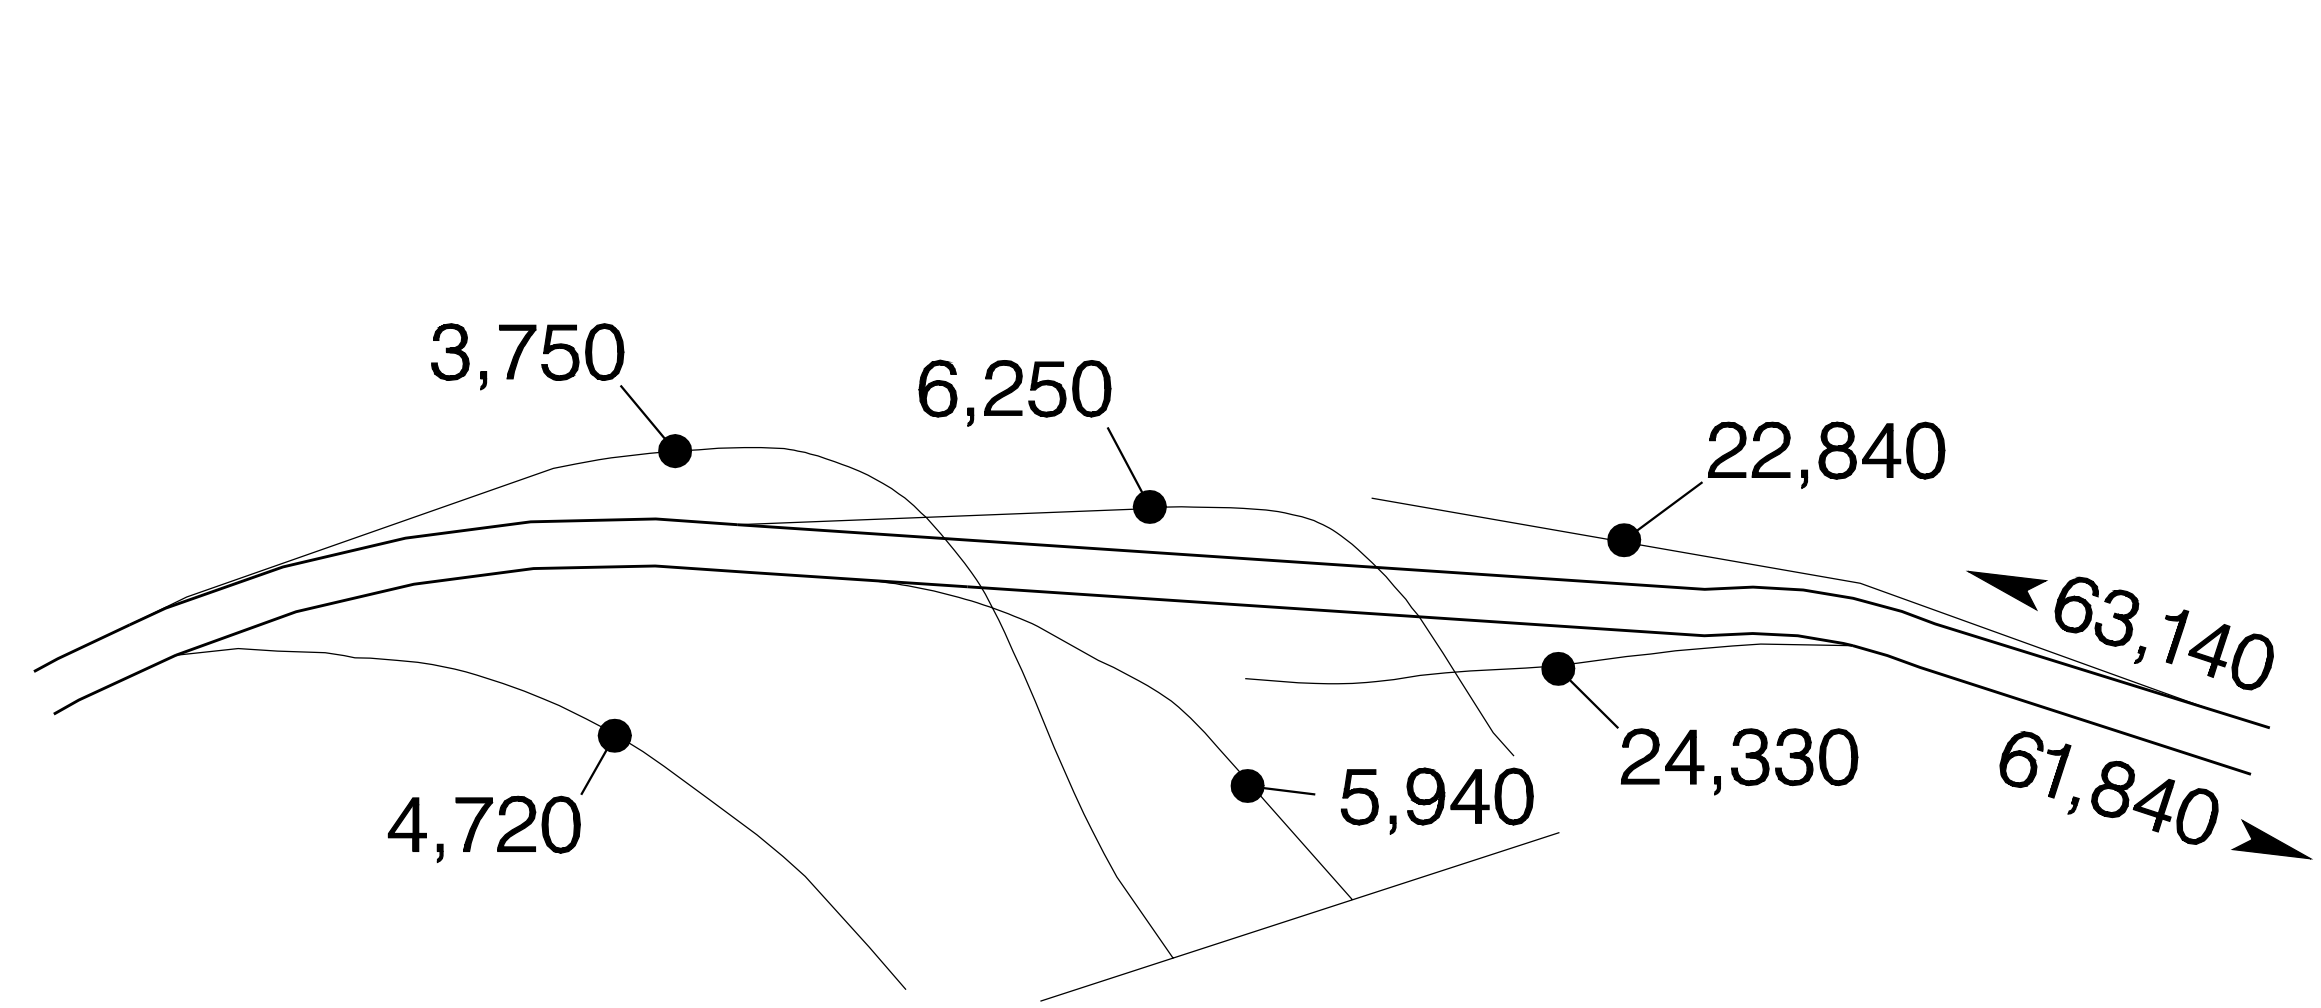

# INTERSTATE INTERCHANGES

W. Marquam – Exit 0A

Broadway – Exit 0B

Sunset – Exit 1

Burnside – Exit 2

W. Fremont – Exit 3A

E. Fremont – Exit 3B