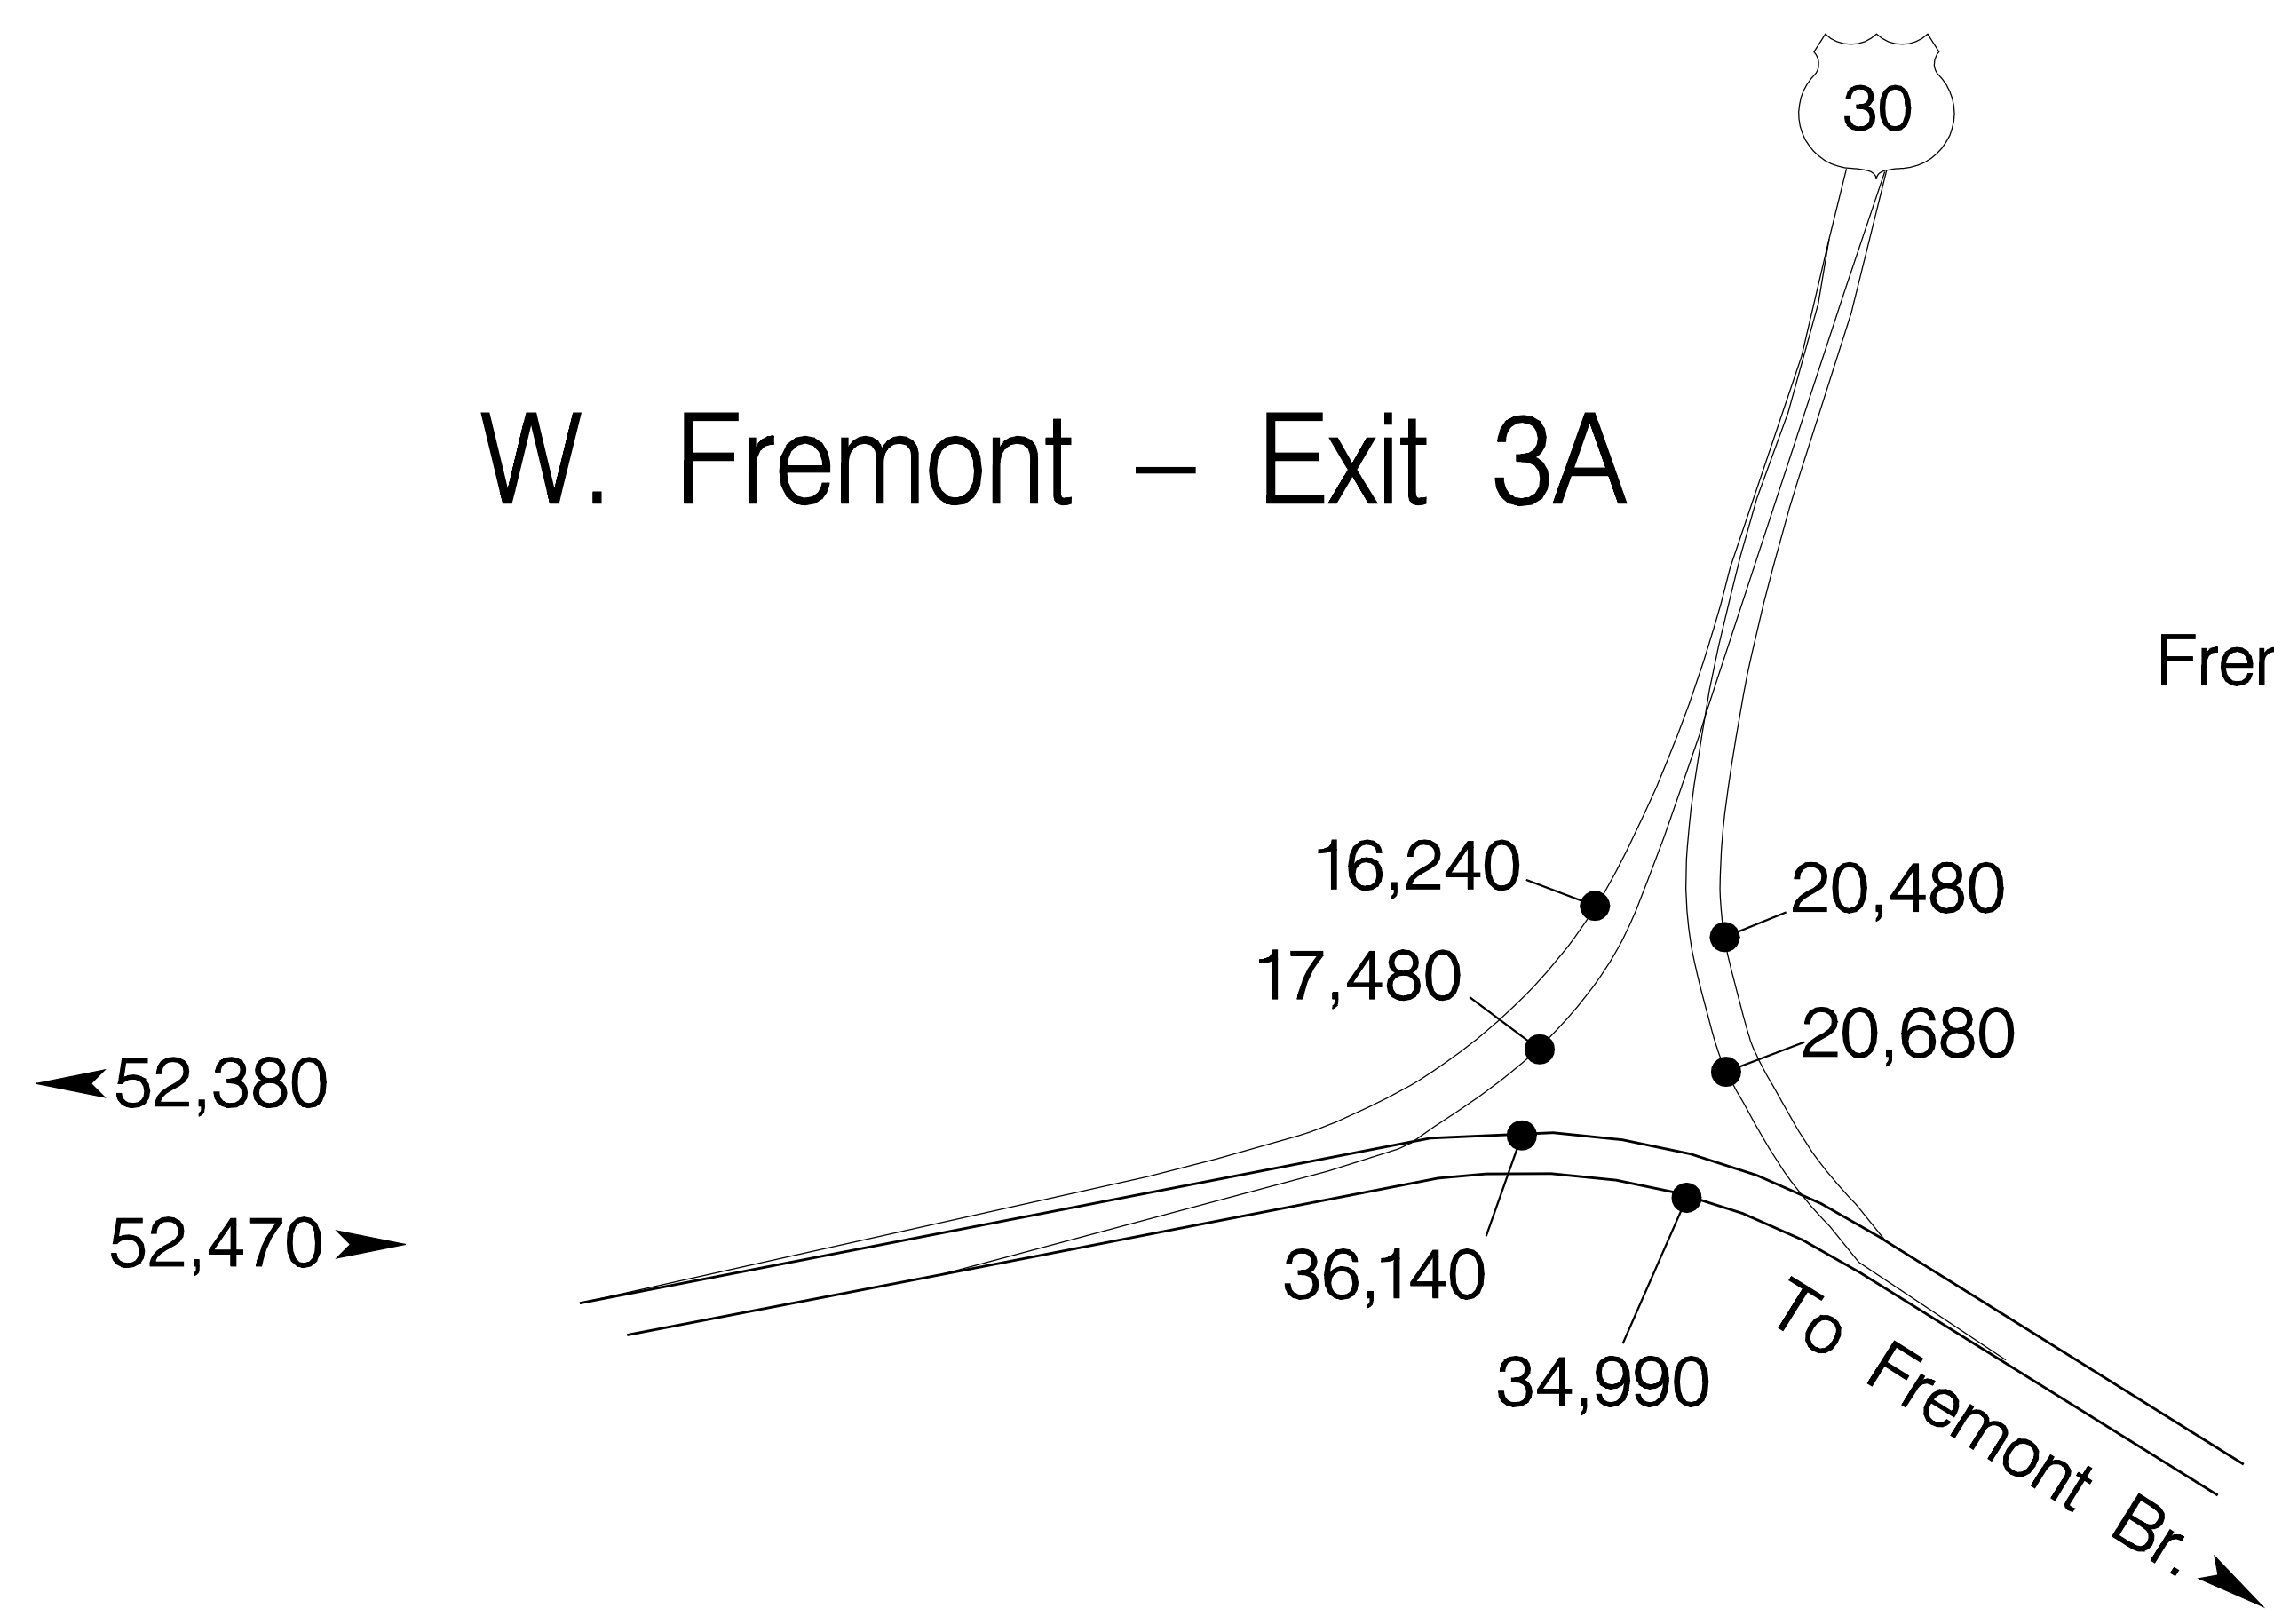

# INTERSTATE INTERCHANGES

W. Marquam – Exit 0A

Broadway – Exit 0B

Sunset – Exit 1

Burnside – Exit 2

W. Fremont – Exit 3A

E. Fremont – Exit 3B