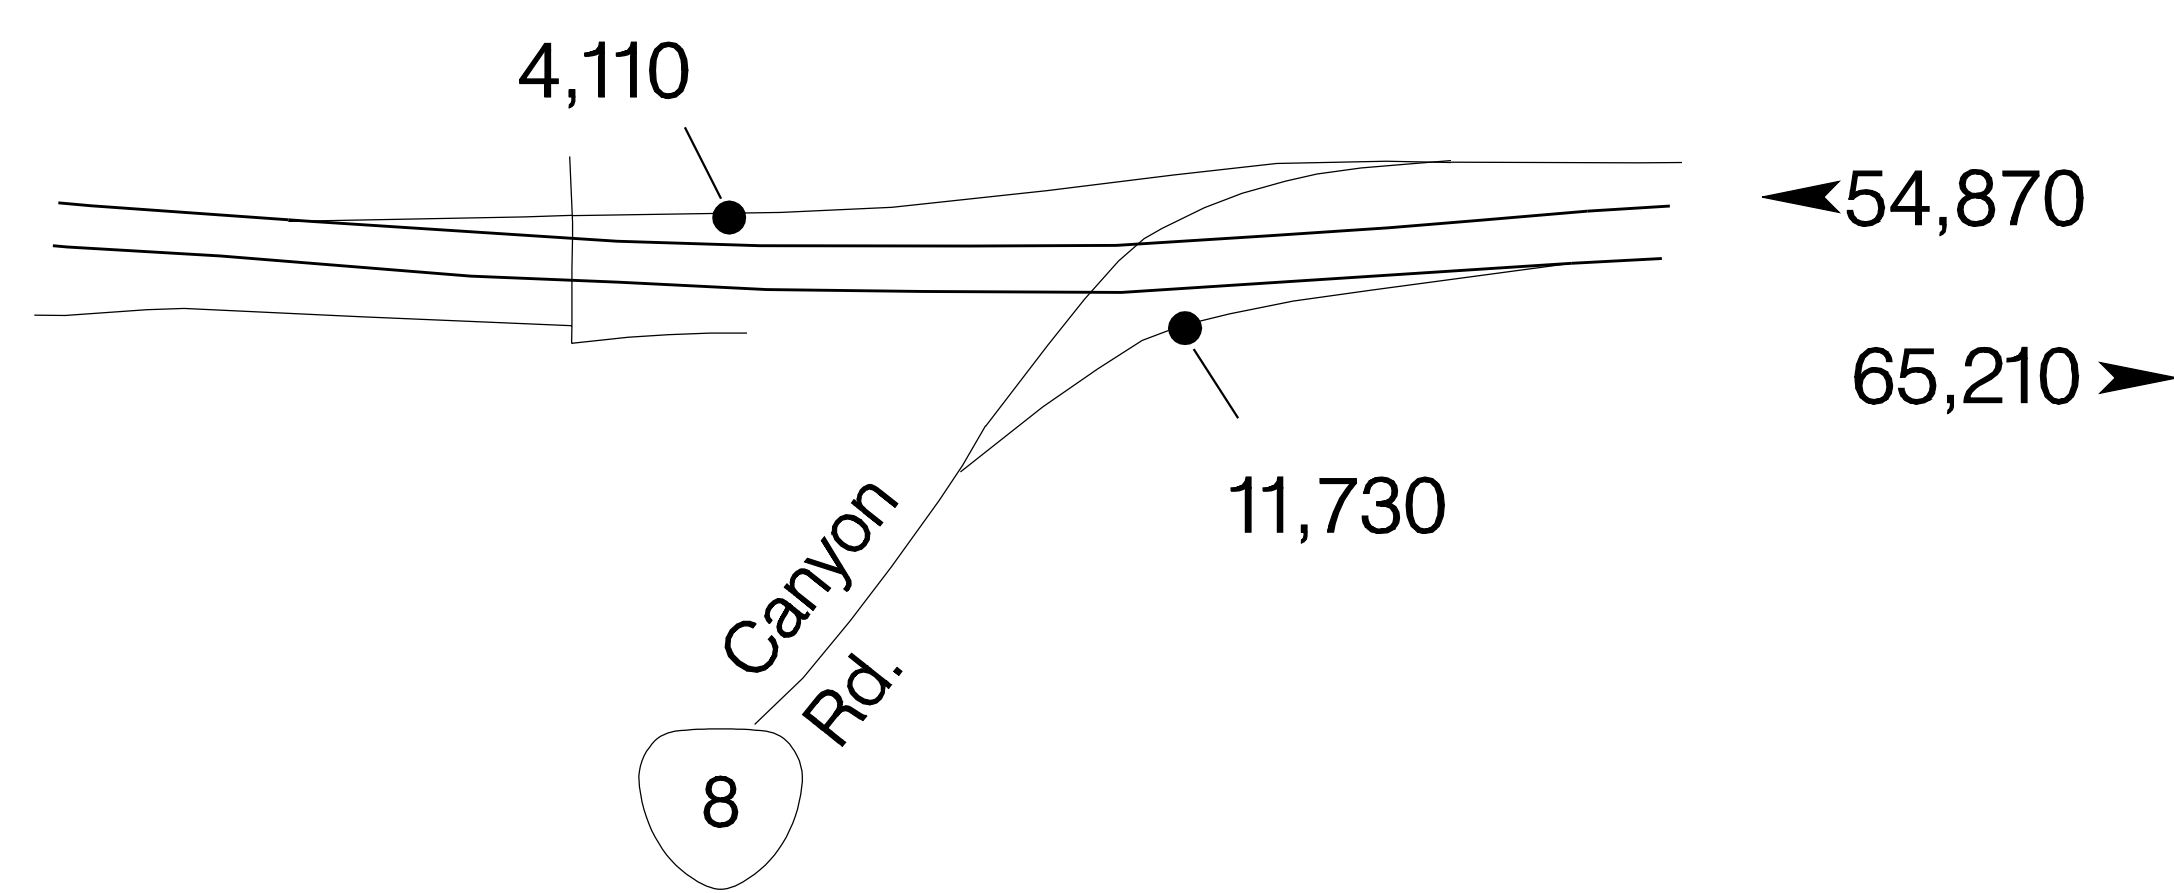

185th Ave. – Exit 64B

Cornell Road – Exit 65

Murray Blvd. – Exit 67

US 26 INTERCHANGES

Cedar Hills Blvd. – Exit 68

Beaverton – Tigard – Exit 69

Pointer Road – Exit 70A

Sunset Hills – Exit 70B

Sylvan – Exit 71

Highlands – Exit 72

Jefferson St. – Exit 73B

Stadium Freeway. – Exit 73C