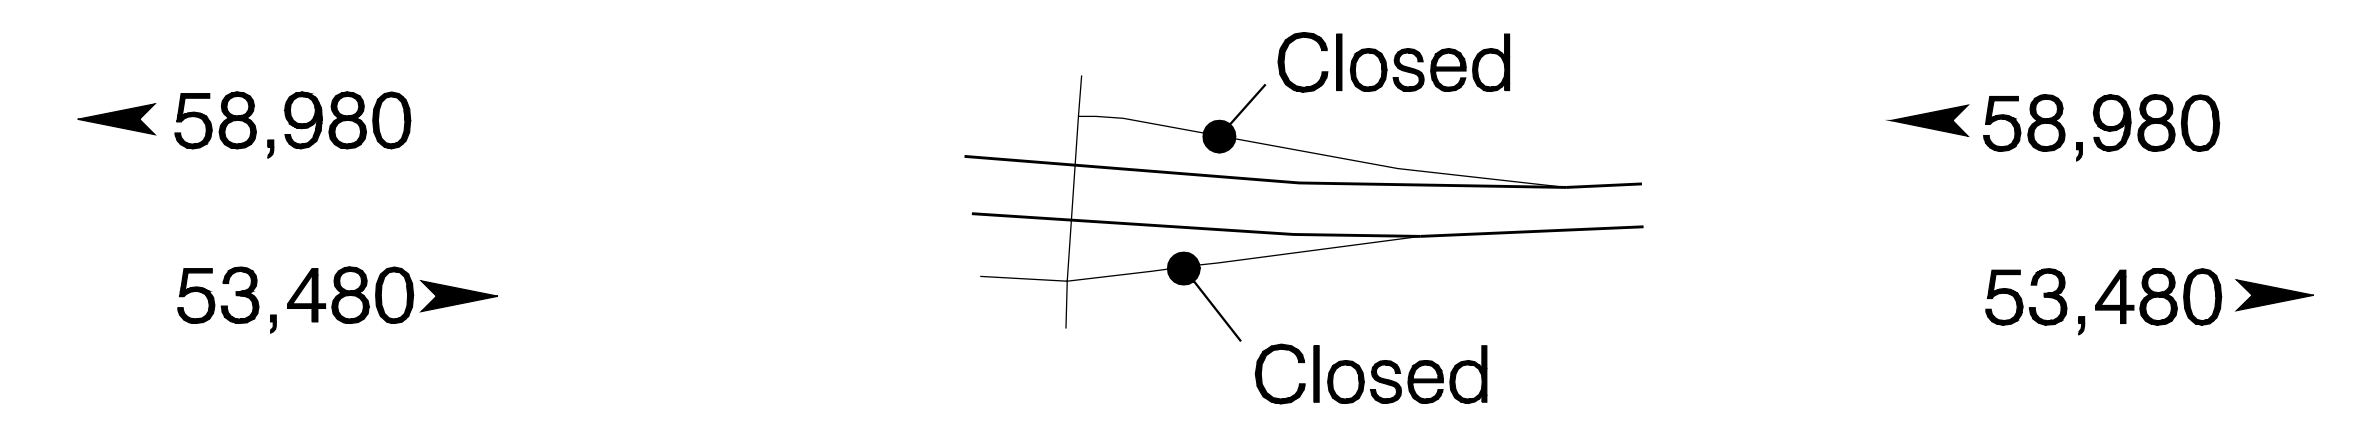

185th Ave. – Exit 64B

Cornell Road – Exit 65

Murray Blvd. – Exit 67

US 26 INTERCHANGES

Cedar Hills Blvd. – Exit 68

Beaverton – Tigard – Exit 69

Pointer Road – Exit 70A

Sunset Hills – Exit 70B

Sylvan – Exit 71

Highlands – Exit 72

Jefferson St. – Exit 73B

Stadium Freeway. – Exit 73C