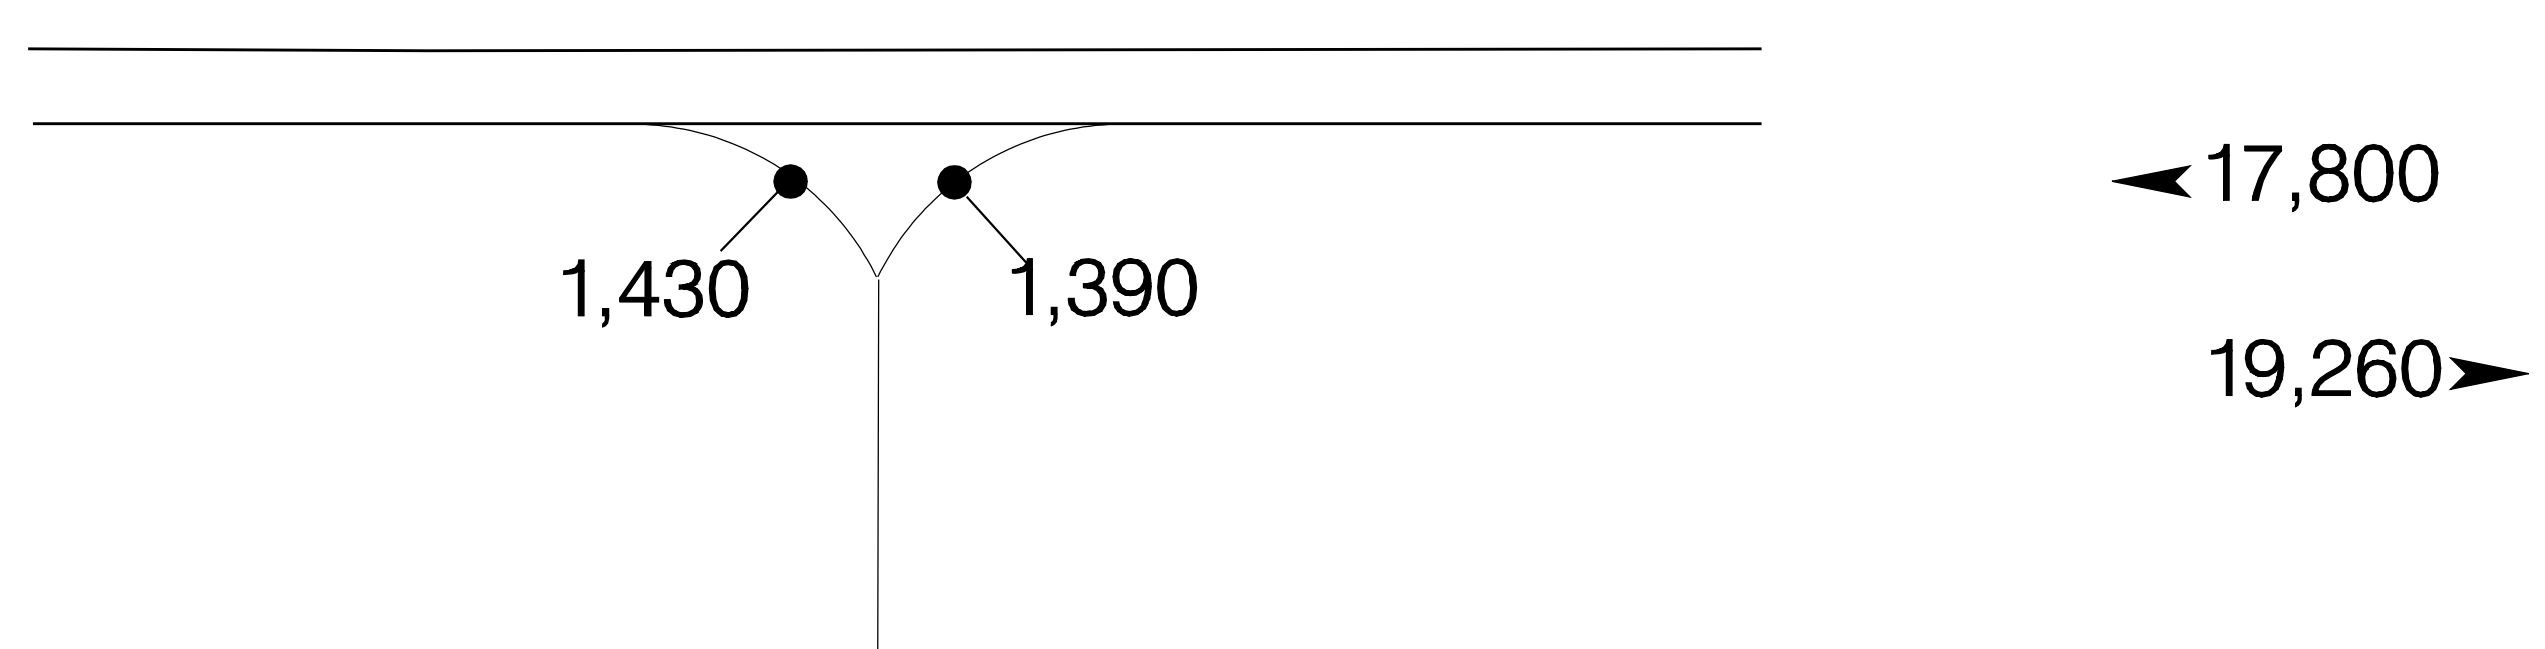

Hawthorne Ave.