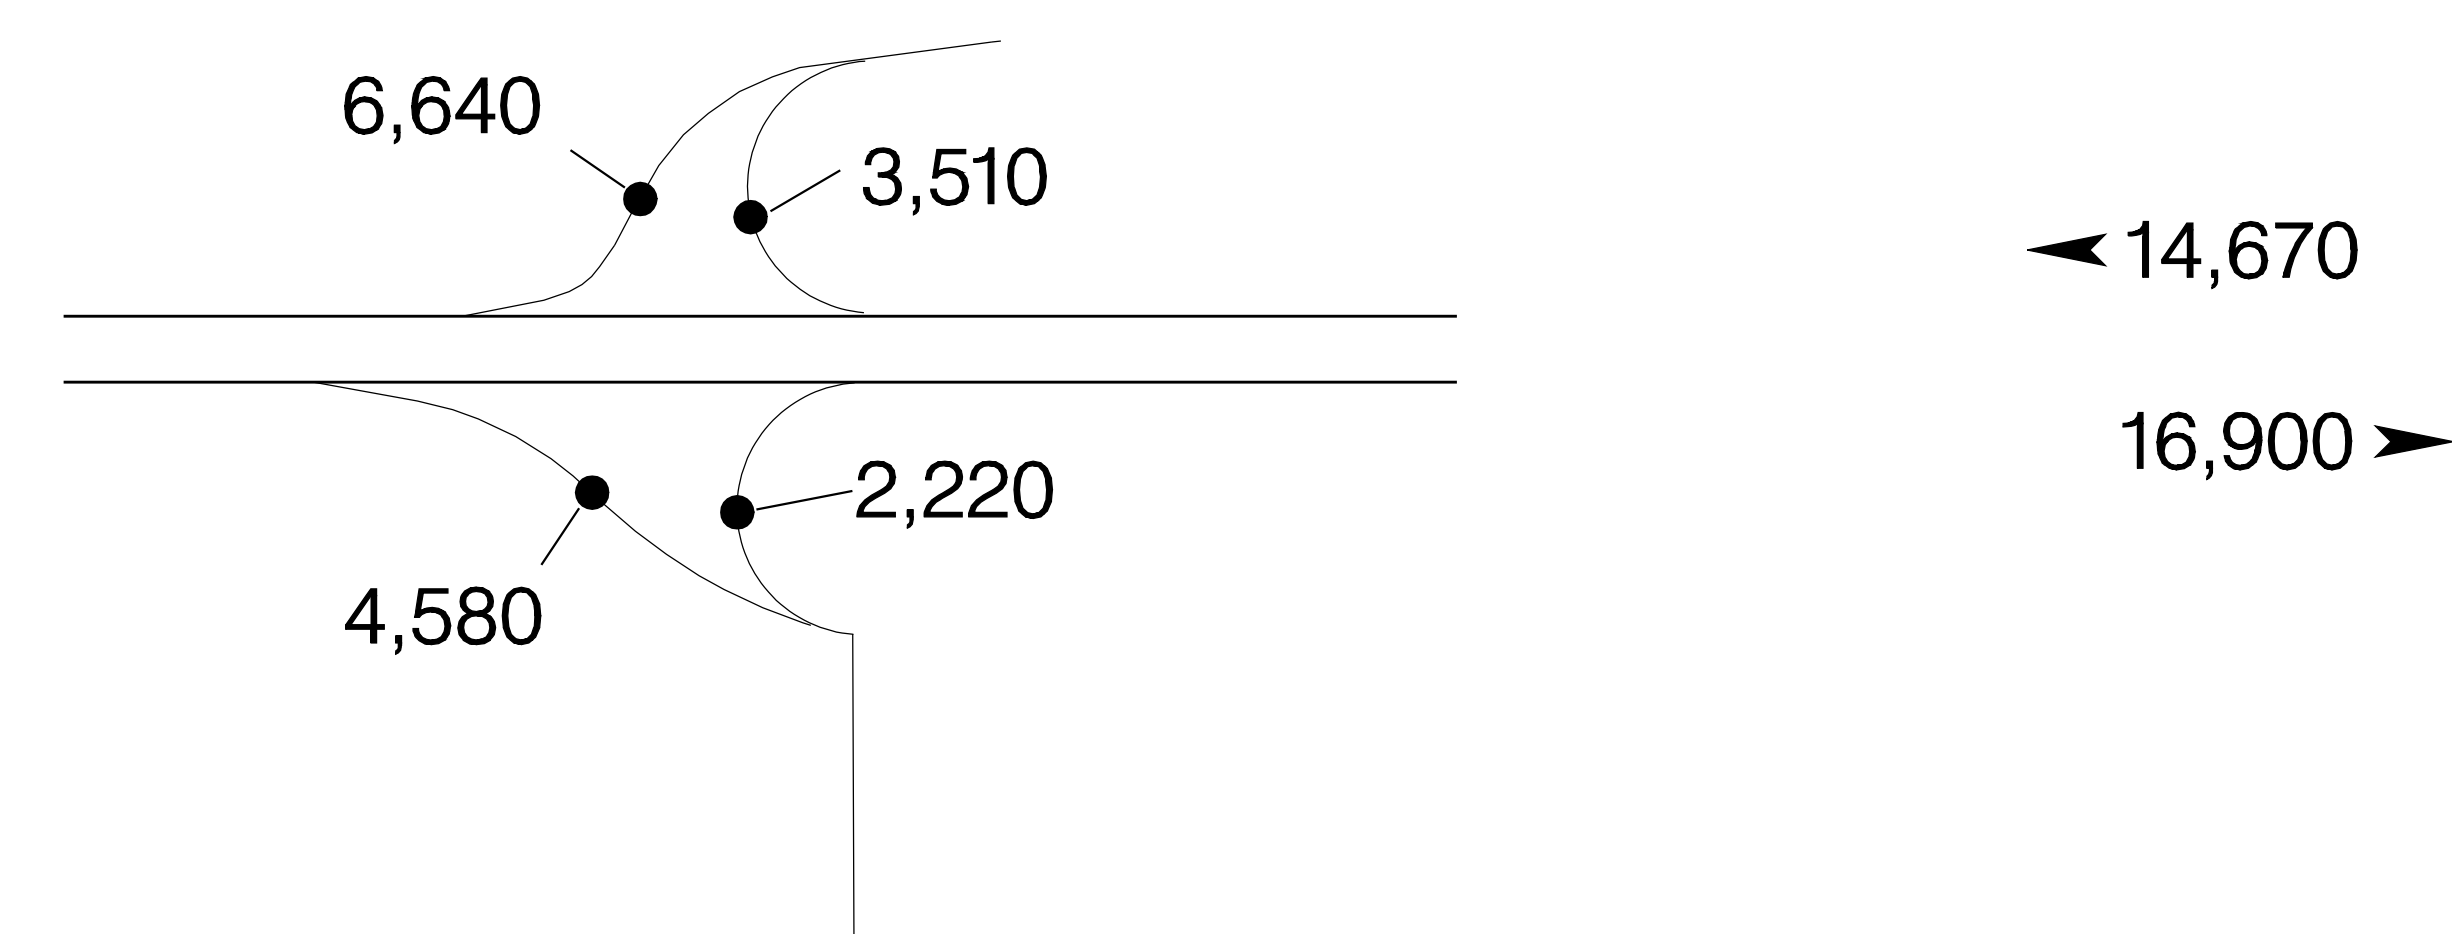

# US 97 INTERCHANGES

McKenzie-Bend Hwy. – Exit 135A

Empire Blvd. – Exit 135B

Butler Market Rd. – Exit 136

09-007  
Bend-Empire ATR  
MP 135.95

US20 – 3rd St

Revere Ave. – Exit 137

09-009  
Bend-Revere ATR  
MP 137.36

Lafayette Ave.

Hawthorne Ave.

Colorado Ave. – Exit 138

Truman Ave.

US  INTERCHANGES

Reed Market Rd. – Exit 139

Reed Rd.

Powers Rd. – Exit 140