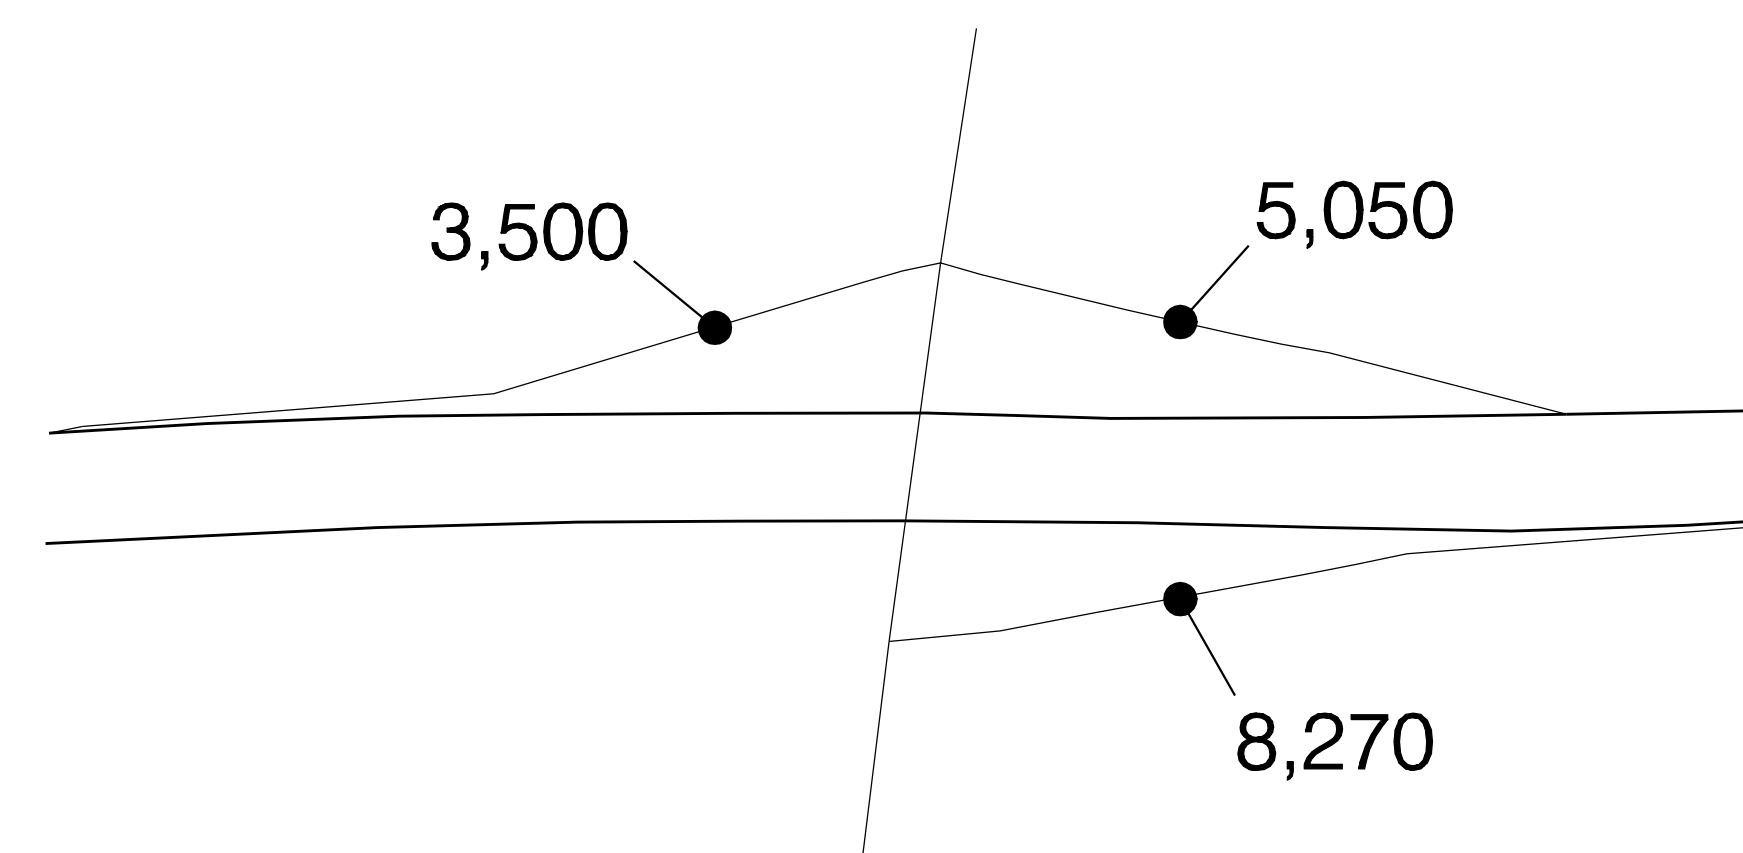

# US 97 INTERCHANGES

McKenzie-Bend Hwy. – Exit 135A

Empire Blvd. – Exit 135B

Butler Market Rd. – Exit 136

09-007  
Bend-Empire ATR  
MP 135.95

US20 – 3rd St

Revere Ave. – Exit 137

09-009  
Bend-Revere ATR  
MP 137.36