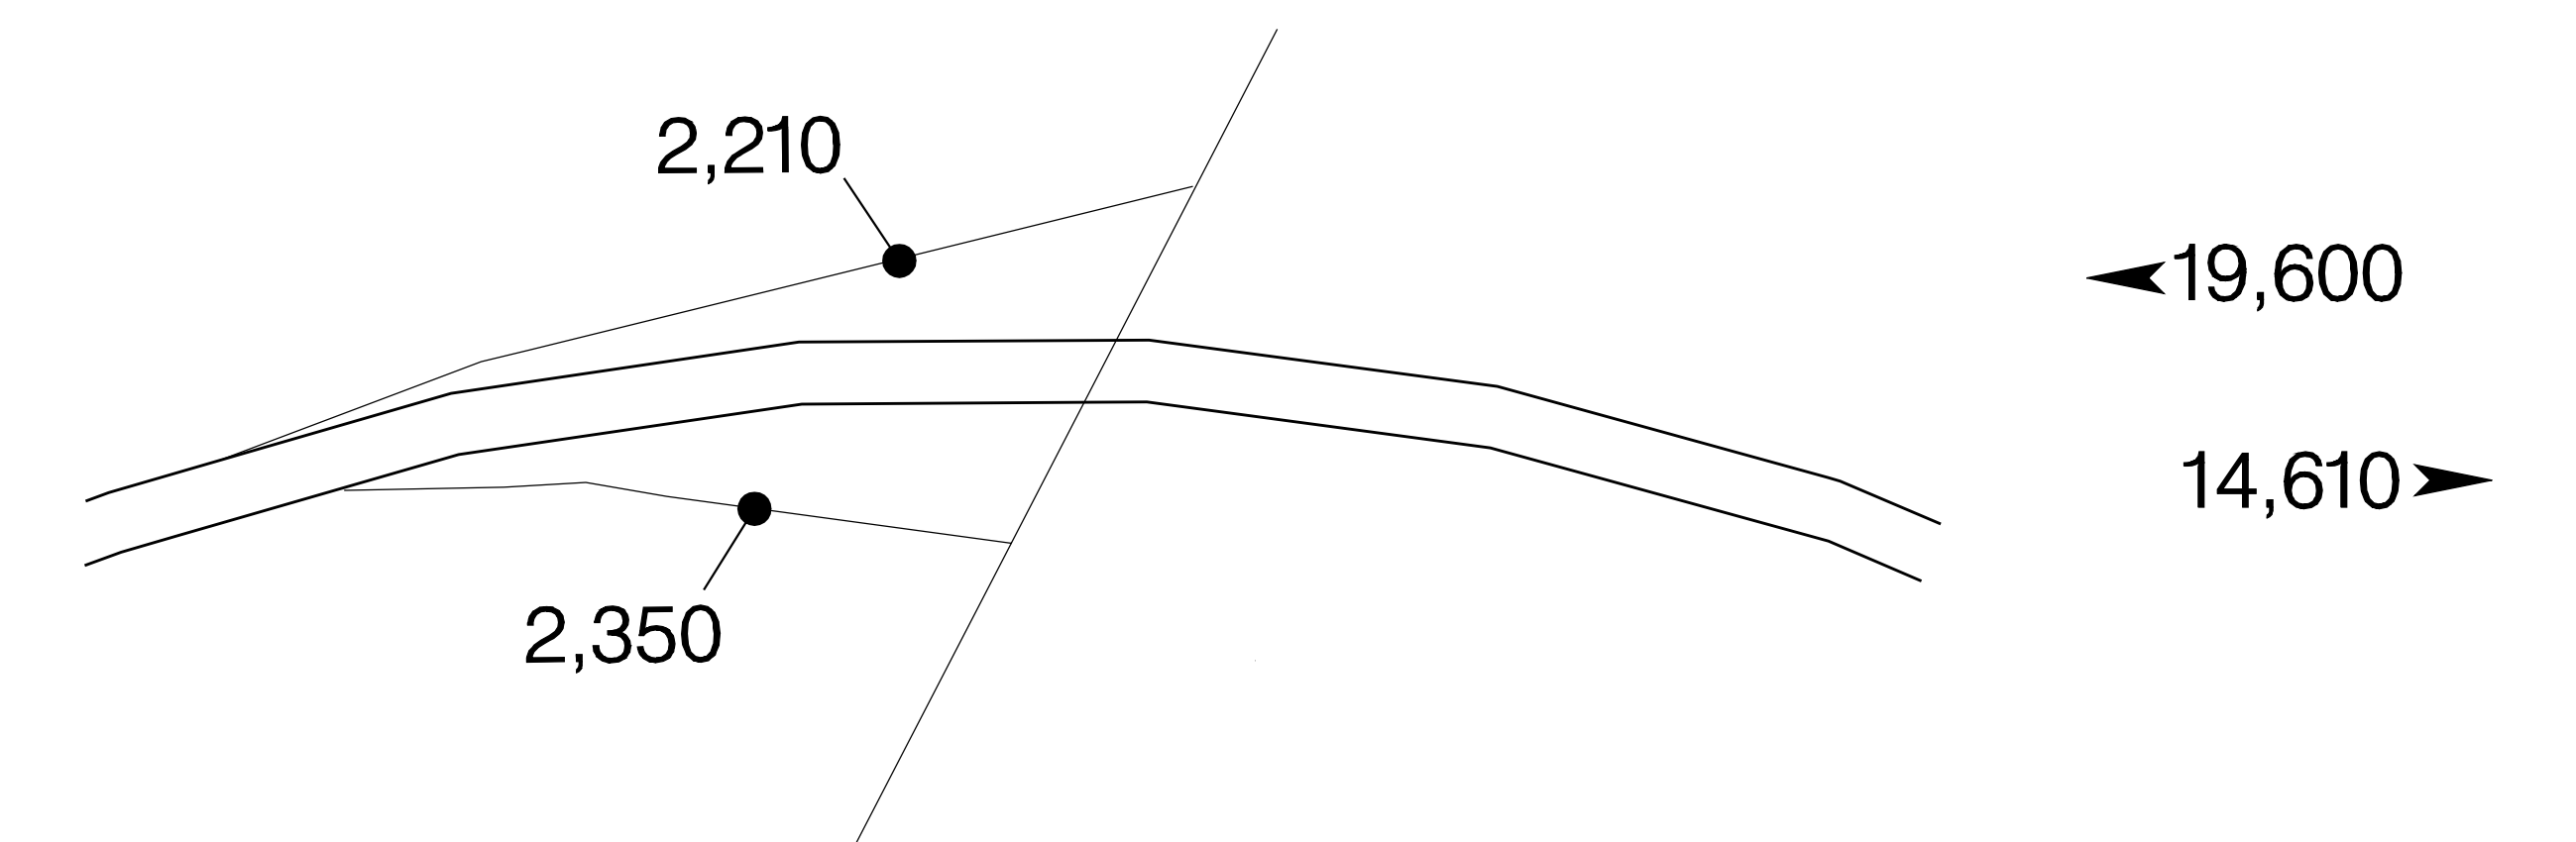

# US 97 INTERCHANGES

McKenzie-Bend Hwy. – Exit 135A

Empire Blvd. – Exit 135B

Butler Market Rd. – Exit 136

09-007  
Bend-Empire ATR  
MP 135.95

US20 – 3rd St

Revere Ave. – Exit 137

09-009  
Bend-Revere ATR  
MP 137.36

Lafayette Ave.

Hawthorne Ave.

Colorado Ave. – Exit 138

Truman Ave.

US  INTERCHANGES

Reed Market Rd. – Exit 139

Reed Rd.

Powers Rd. – Exit 140

Badger Rd.

Pinebrook Blvd.

South End of Parkway

185