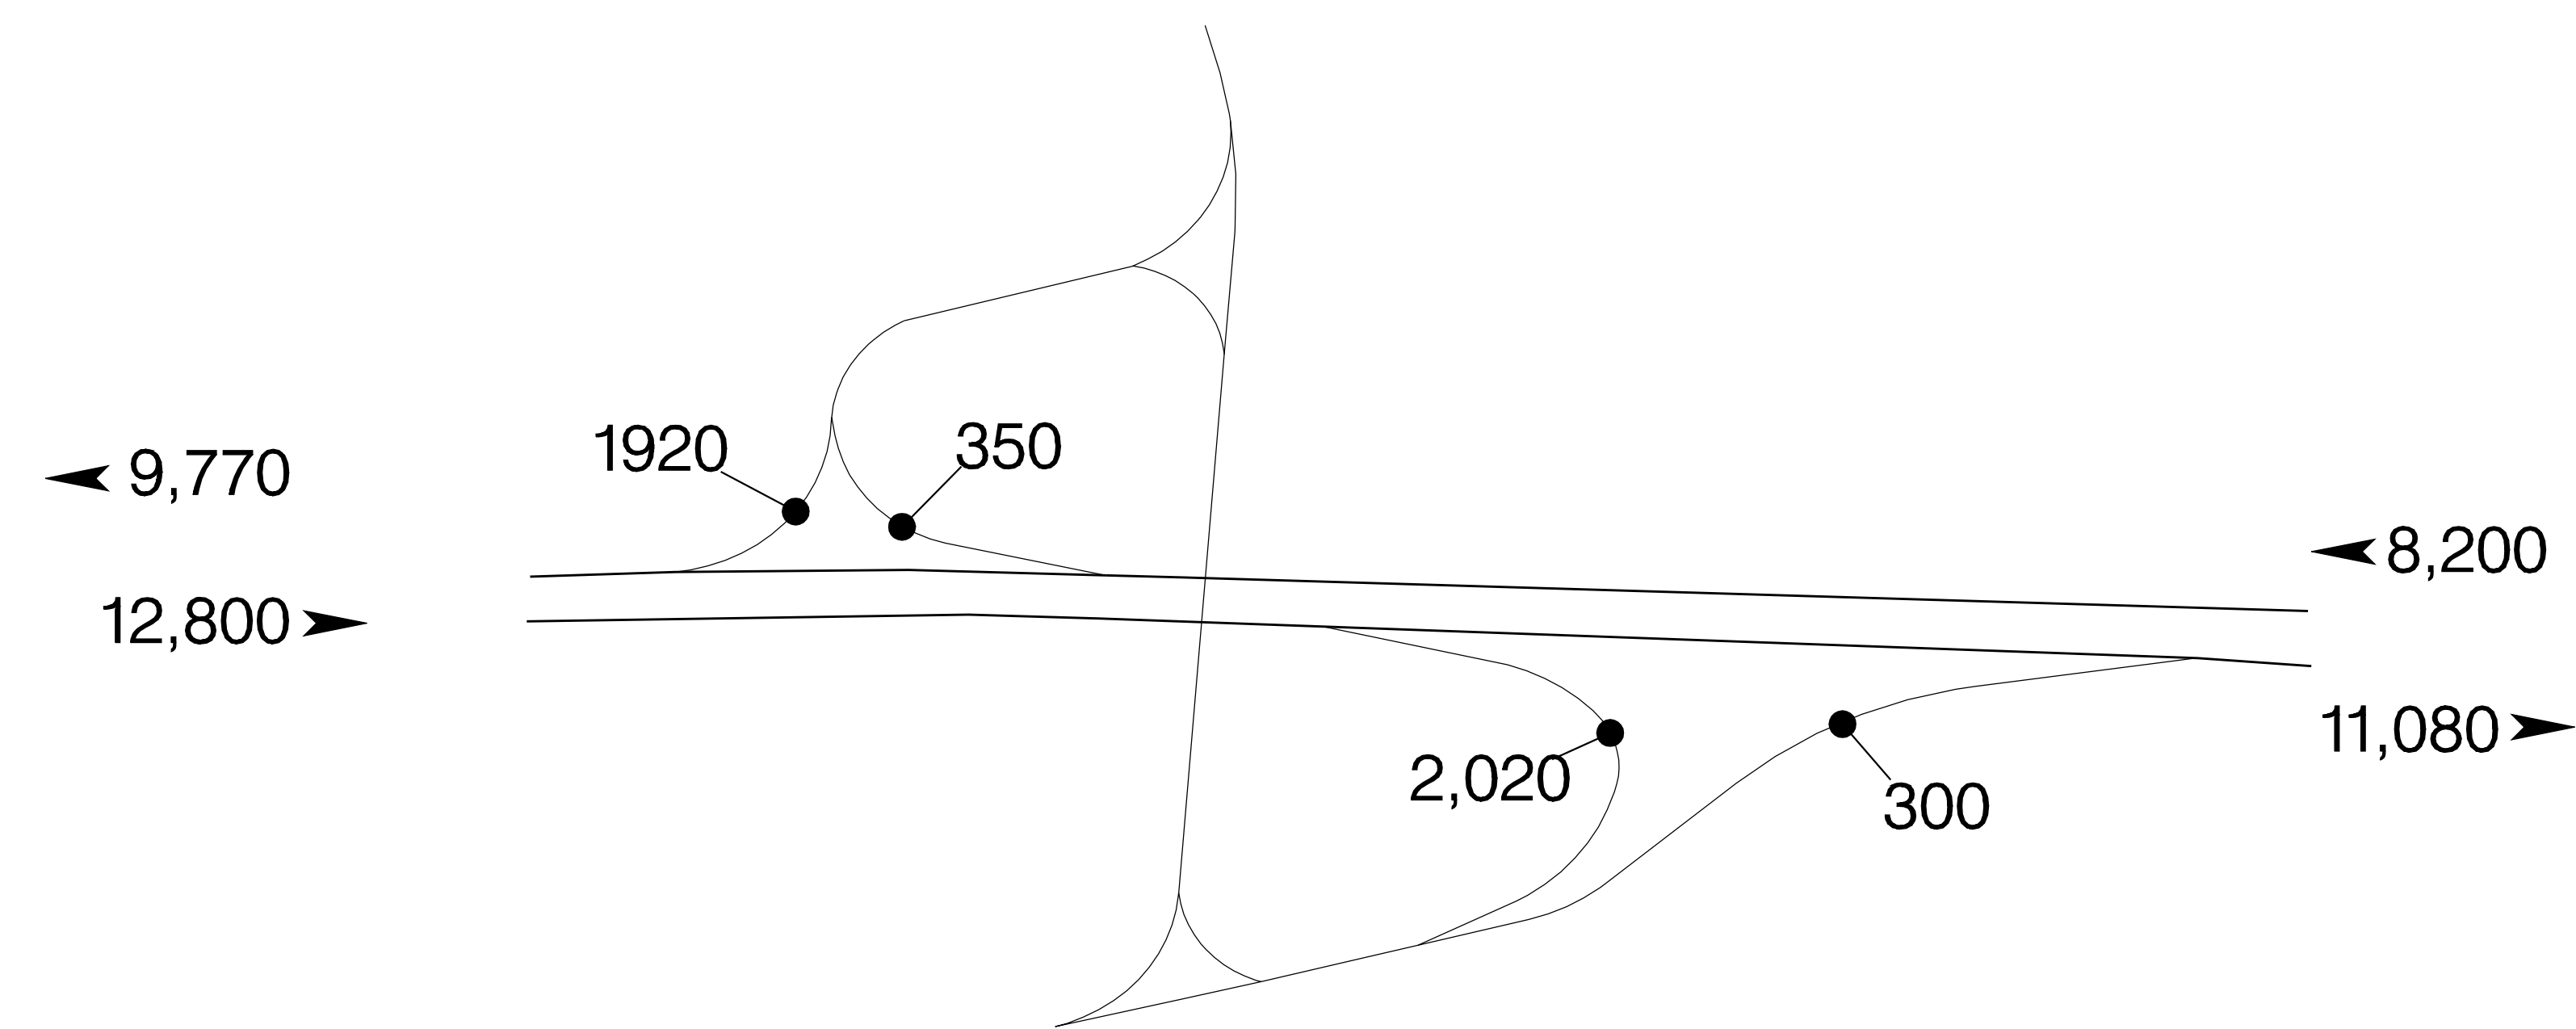

# US 97 INTERCHANGES

McKenzie-Bend Hwy. – Exit 135A

Empire Blvd. – Exit 135B

Butler Market Rd. – Exit 136

09-007  
Bend-Empire ATR  
MP 135.95

US20 – 3rd St

Revere Ave. – Exit 137

09-009  
Bend-Revere ATR  
MP 137.36

Lafayette Ave.

Hawthorne Ave.

Colorado Ave. – Exit 138

Truman Ave.

US  INTERCHANGES

Reed Market Rd. – Exit 139

Reed Rd.

Powers Rd. – Exit 140

Badger Rd.

Pinebrook Blvd.

South End of Parkway

185