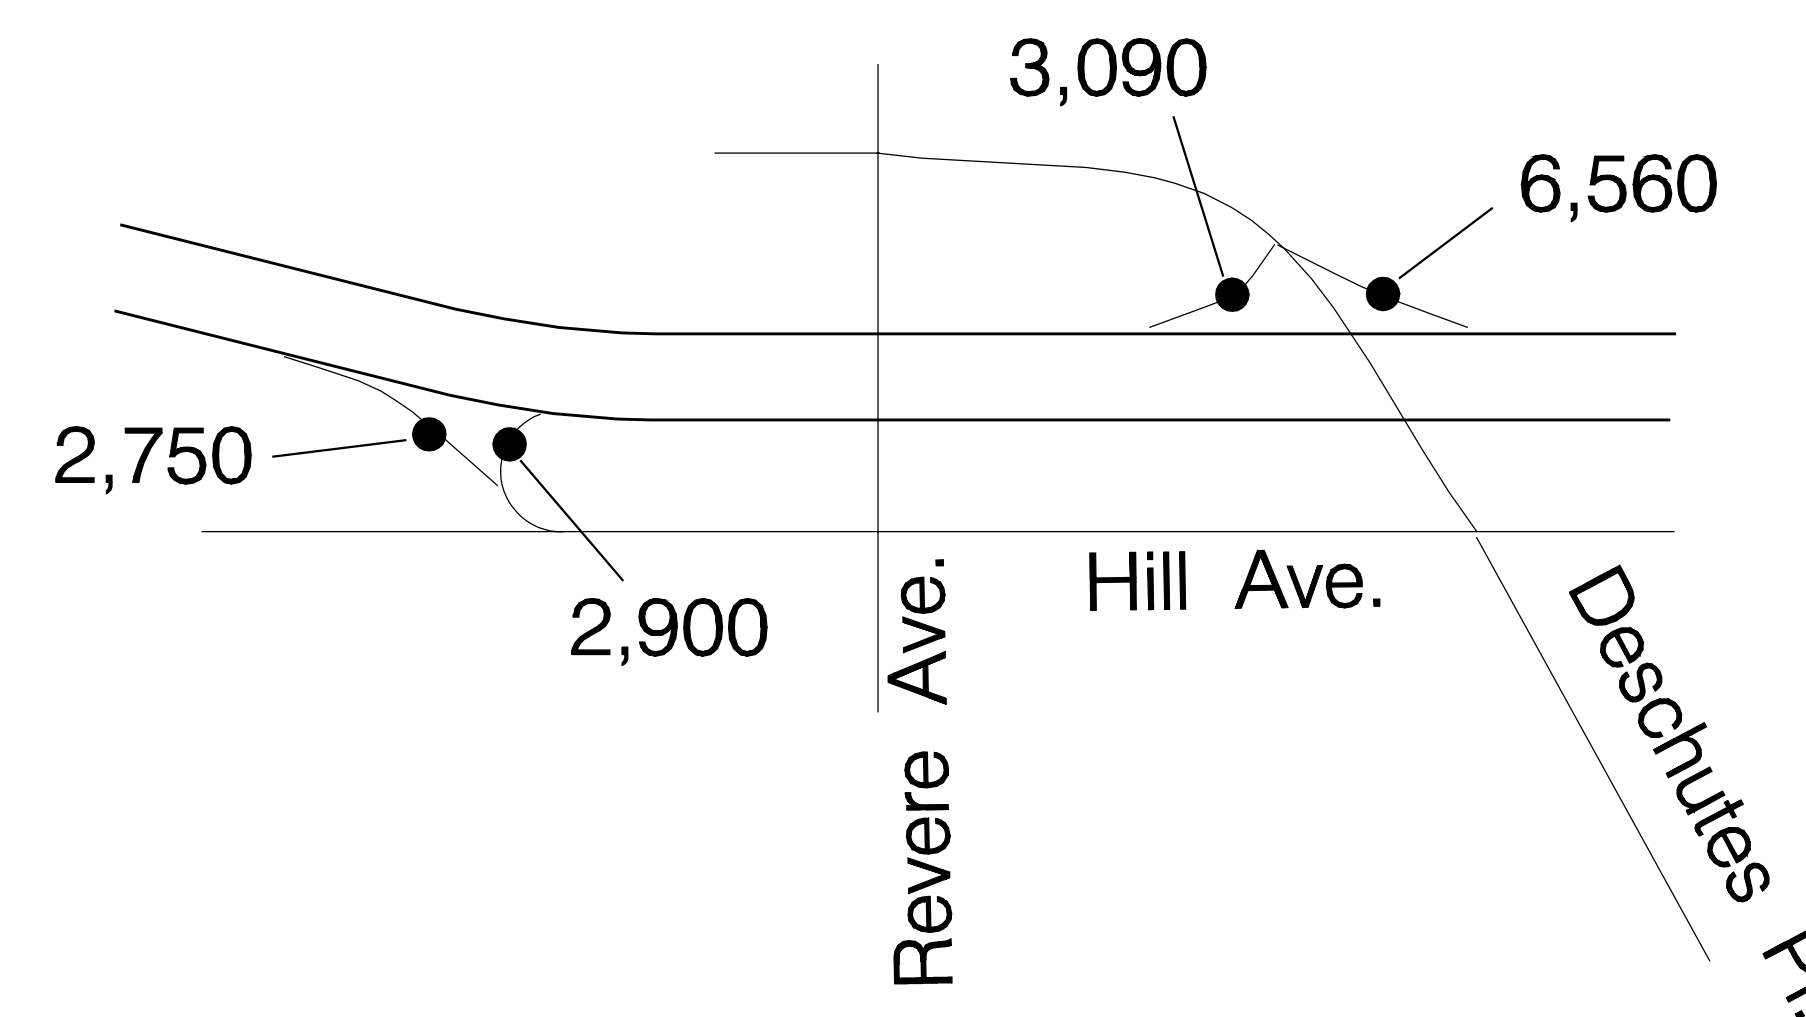

# US 97 INTERCHANGES

McKenzie-Bend Hwy. – Exit 135A

Empire Blvd. – Exit 135B

Butler Market Rd. – Exit 136

09-007  
Bend-Empire ATR  
MP 135.95

US20 – 3rd St

Revere Ave. – Exit 137

09-009  
Bend-Revere ATR  
MP 137.36

Lafayette Ave.

Hawthorne Ave.

Colorado Ave. – Exit 138

Truman Ave.

US  INTERCHANGES

Reed Market Rd. – Exit 139

Reed Rd.

Powers Rd. – Exit 140

Badger Rd.

Pinebrook Blvd.

South End of Parkway

185