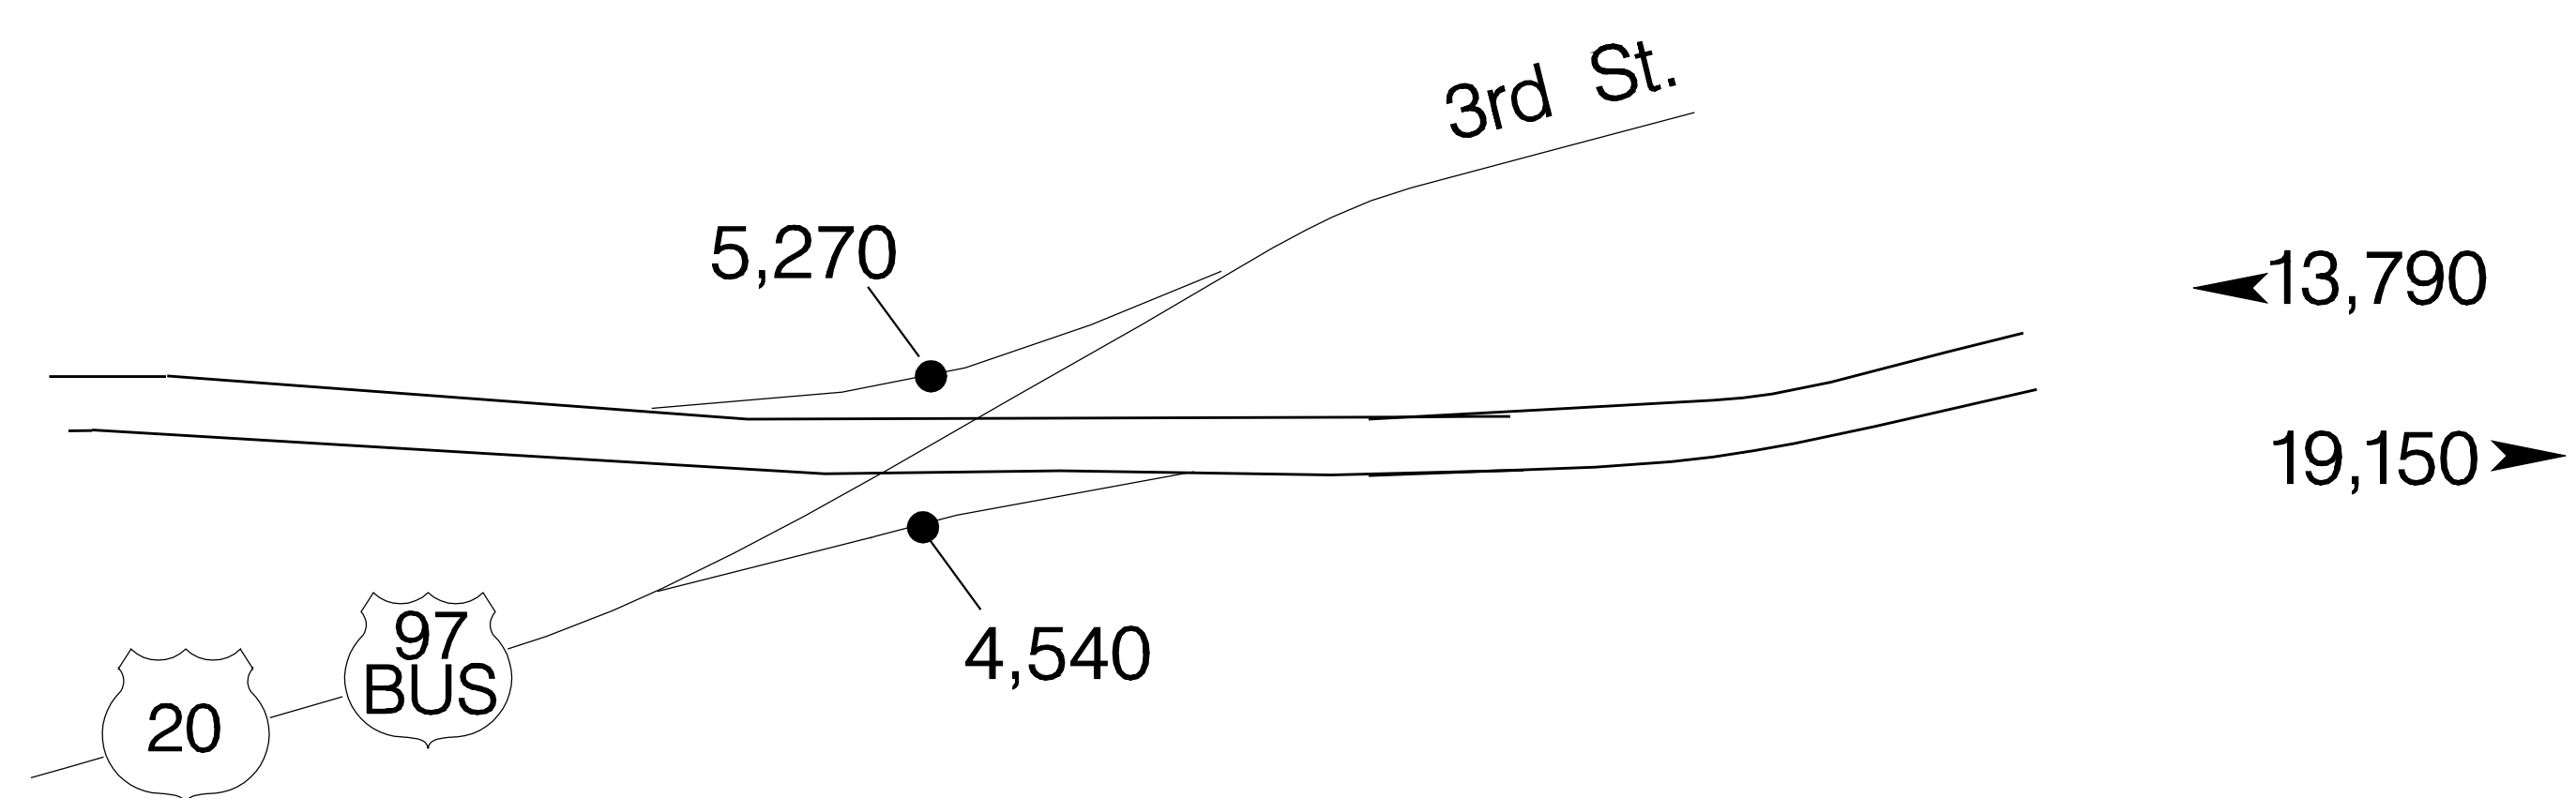

# US 97 INTERCHANGES

McKenzie-Bend Hwy. – Exit 135A

Empire Blvd. – Exit 135B

Butler Market Rd. – Exit 136

09-007  
Bend-Empire ATR  
MP 135.95

US20 – 3rd St

Revere Ave. – Exit 137

09-009  
Bend-Revere ATR  
MP 137.36

Lafayette Ave.

Hawthorne Ave.

Colorado Ave. – Exit 138

Truman Ave.

US  INTERCHANGES

Reed Market Rd. – Exit 139

Reed Rd.

Powers Rd. – Exit 140

Badger Rd.

Pinebrook Blvd.

South End of Parkway

185