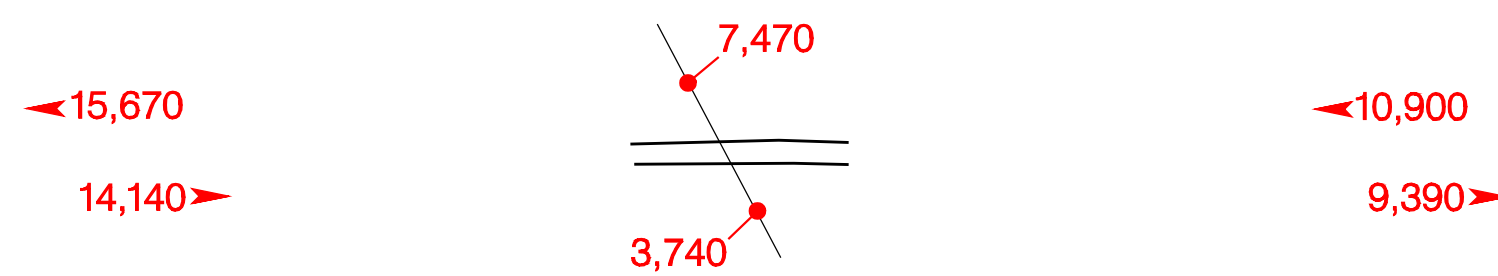

INTERSTATE 105 INTERCHANGES

204

Springfield Hwy. – Exit 4

Mohawk Blvd. – Exit 6