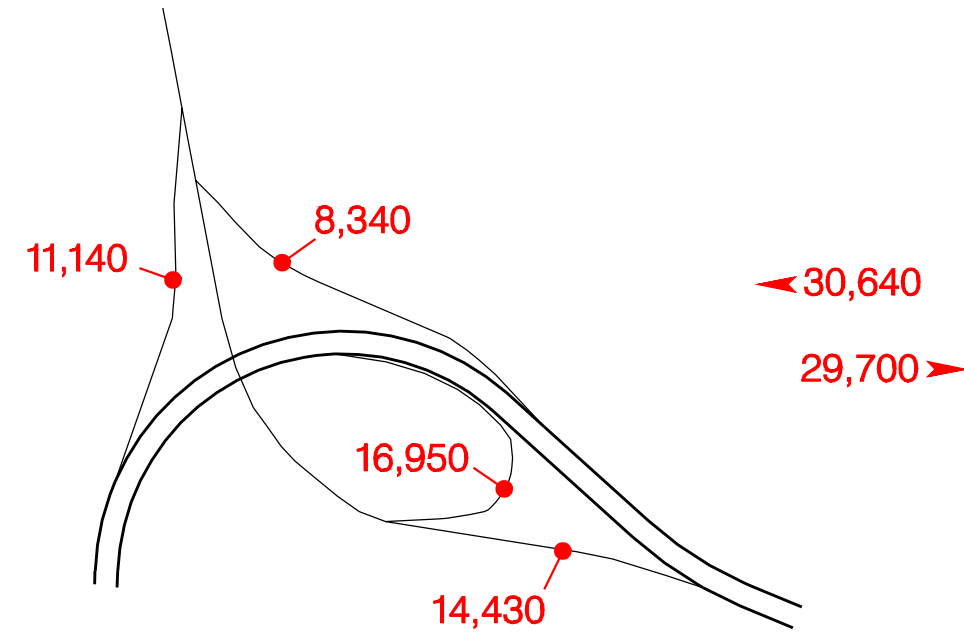

INTERSTATE 105 INTERCHANGES

6th & 7th Ave. – Exit 0A

Delta Highway – Exit 0B

Country Club Rd. – Exit 1A

"Q" Street – Exit 3

204

Springfield Hwy. – Exit 4

Mohawk Blvd. – Exit 6

42nd Street – Exit 7

52nd Street – Exit 8

McKenzie Hwy. – Exit 10