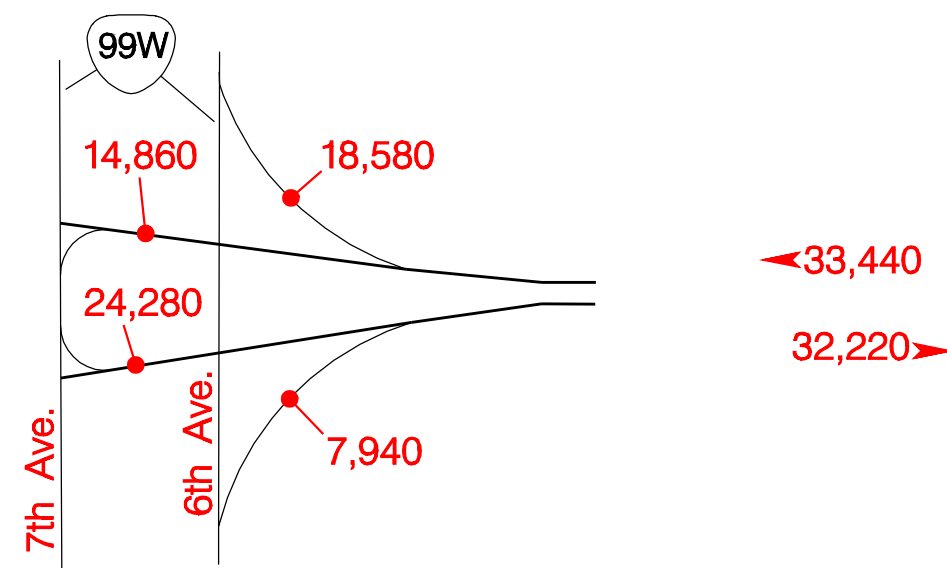

INTERSTATE 105 INTERCHANGES

6th & 7th Ave. – Exit 0A

Delta Highway – Exit 0B

Country Club Rd. – Exit 1A

"Q" Street – Exit 3

204

Springfield Hwy. – Exit 4

Mohawk Blvd. – Exit 6

42nd Street – Exit 7

52nd Street – Exit 8

McKenzie Hwy. – Exit 10