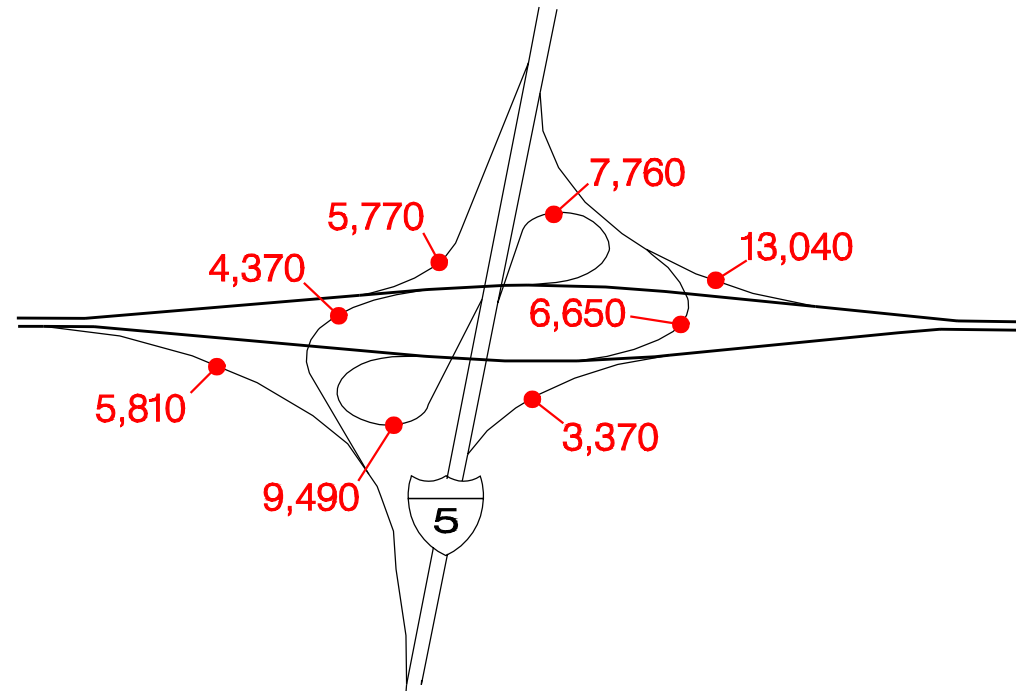

INTERSTATE 105 INTERCHANGES

6th & 7th Ave. – Exit 0A

Delta Highway – Exit 0B

Country Club Rd. – Exit 1A

"Q" Street – Exit 3

204

Springfield Hwy. – Exit 4

Mohawk Blvd. – Exit 6

42nd Street – Exit 7

52nd Street – Exit 8

McKenzie Hwy. – Exit 10