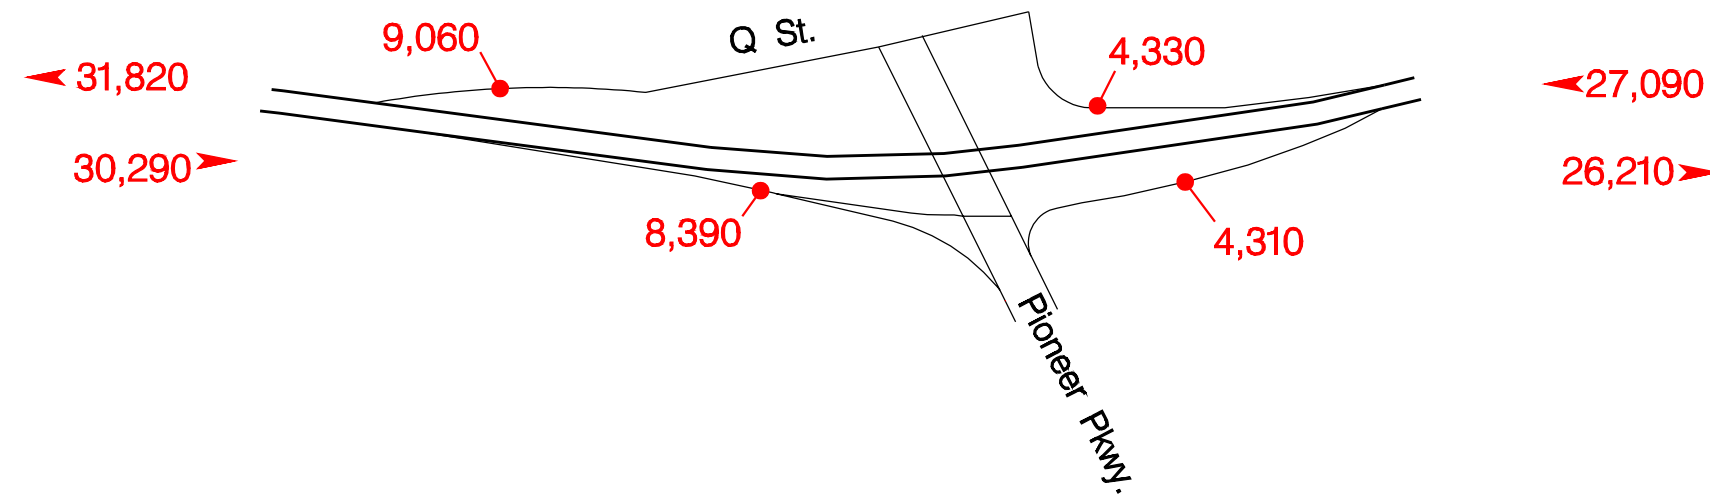

INTERSTATE 105 INTERCHANGES

6th & 7th Ave. – Exit 0A

Delta Highway – Exit 0B

Country Club Rd. – Exit 1A

"Q" Street – Exit 3

204

Springfield Hwy. – Exit 4

Mohawk Blvd. – Exit 6