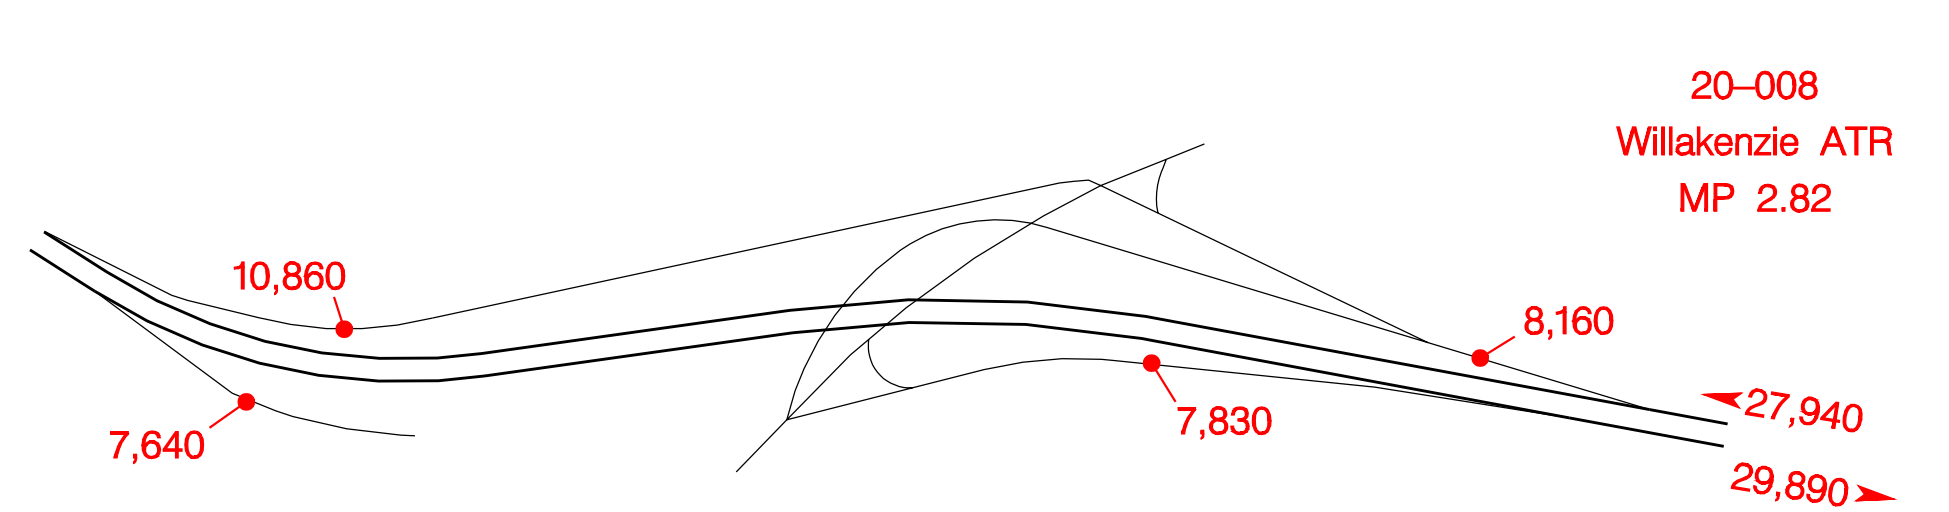

INTERSTATE 105 INTERCHANGES

6th & 7th Ave. – Exit 0A

Delta Highway – Exit 0B

Country Club Rd. – Exit 1A

"Q" Street – Exit 3

204

Springfield Hwy. – Exit 4

Mohawk Blvd. – Exit 6