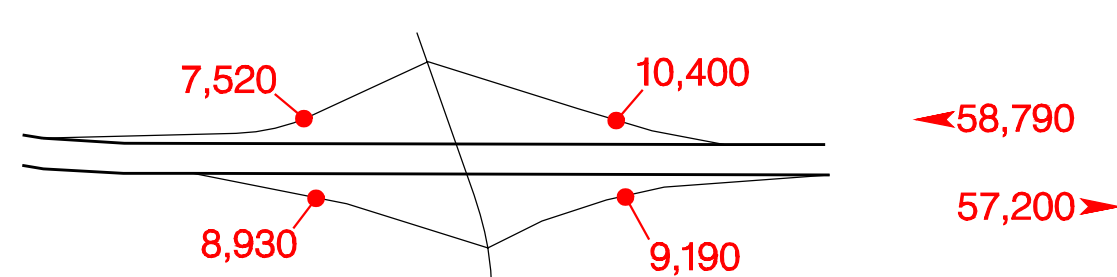

ORE 217 INTERCHANGES

Walker Road – Exit 0B

Greenburg Road – Exit 4B

200