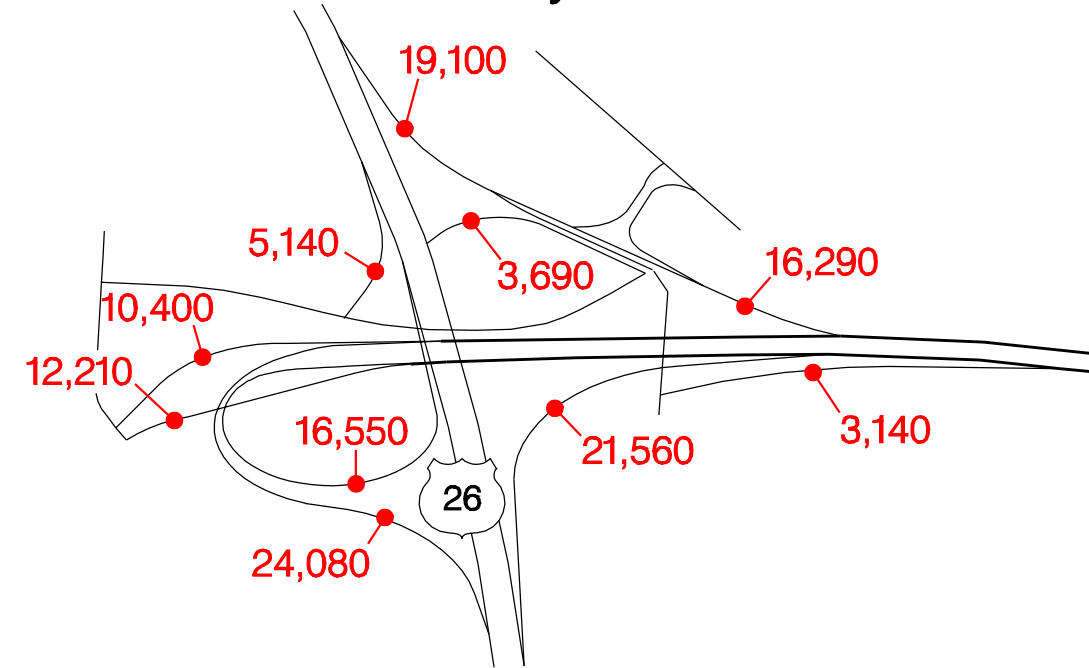

ORE 217 INTERCHANGES

Sunset Hwy. – Exit 0A

Walker Road – Exit 0B

East Beaverton – Exit 1

Allen Blvd. – Exit 2

Denney Road – Exit 3A

Beaverton–Tualatin Hwy. – Exit 3B

Progress – Exit 4A

Greenburg Road – Exit 4B

Tigard – Exit 5

SW 72nd Ave. – Exit 6

S. Tigard – Exit 7

200