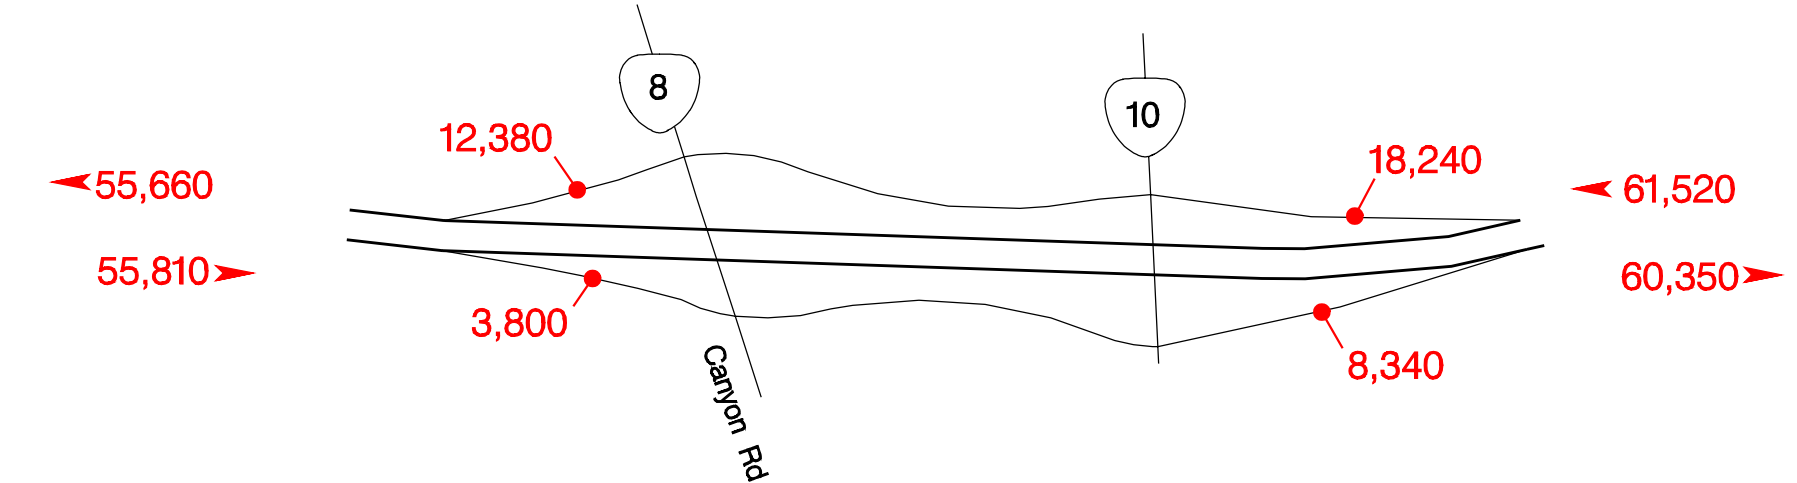

ORE 217 INTERCHANGES

Sunset Hwy. – Exit 0A

Walker Road – Exit 0B

East Beaverton – Exit 1

Allen Blvd. – Exit 2

Denney Road – Exit 3A

Beaverton–Tualatin Hwy. – Exit 3B

Progress – Exit 4A