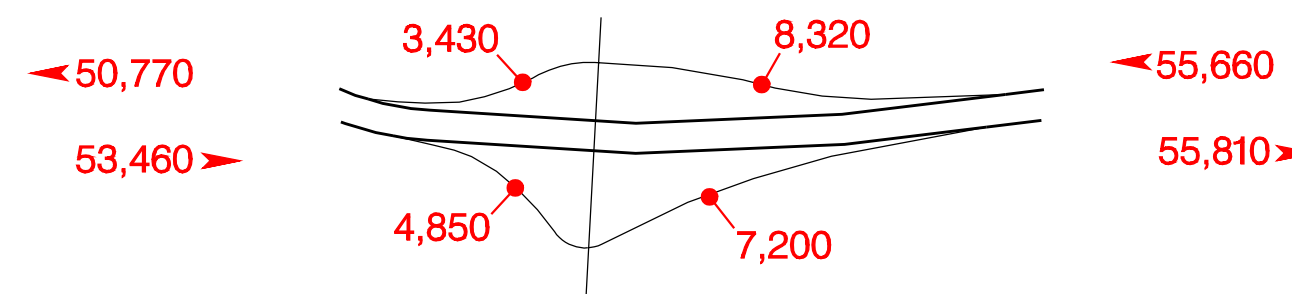

ORE 217 INTERCHANGES

Sunset Hwy. – Exit 0A

Walker Road – Exit 0B

East Beaverton – Exit 1

Allen Blvd. – Exit 2

Denney Road – Exit 3A

Beaverton–Tualatin Hwy. – Exit 3B

Progress – Exit 4A