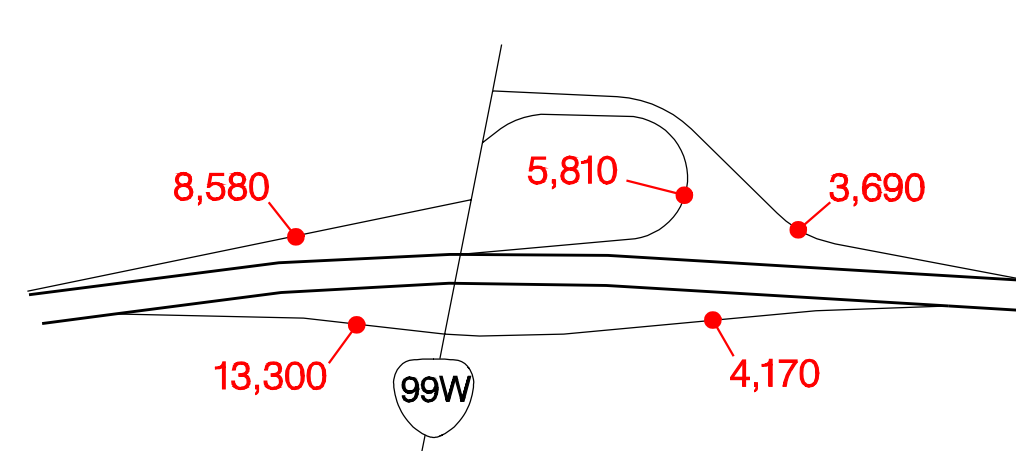

ORE 217 INTERCHANGES

Sunset Hwy. – Exit 0A

Walker Road – Exit 0B

East Beaverton – Exit 1

Allen Blvd. – Exit 2

Denney Road – Exit 3A

Beaverton–Tualatin Hwy. – Exit 3B

Progress – Exit 4A

Greenburg Road – Exit 4B

Tigard – Exit 5

SW 72nd Ave. – Exit 6

S. Tigard – Exit 7

200