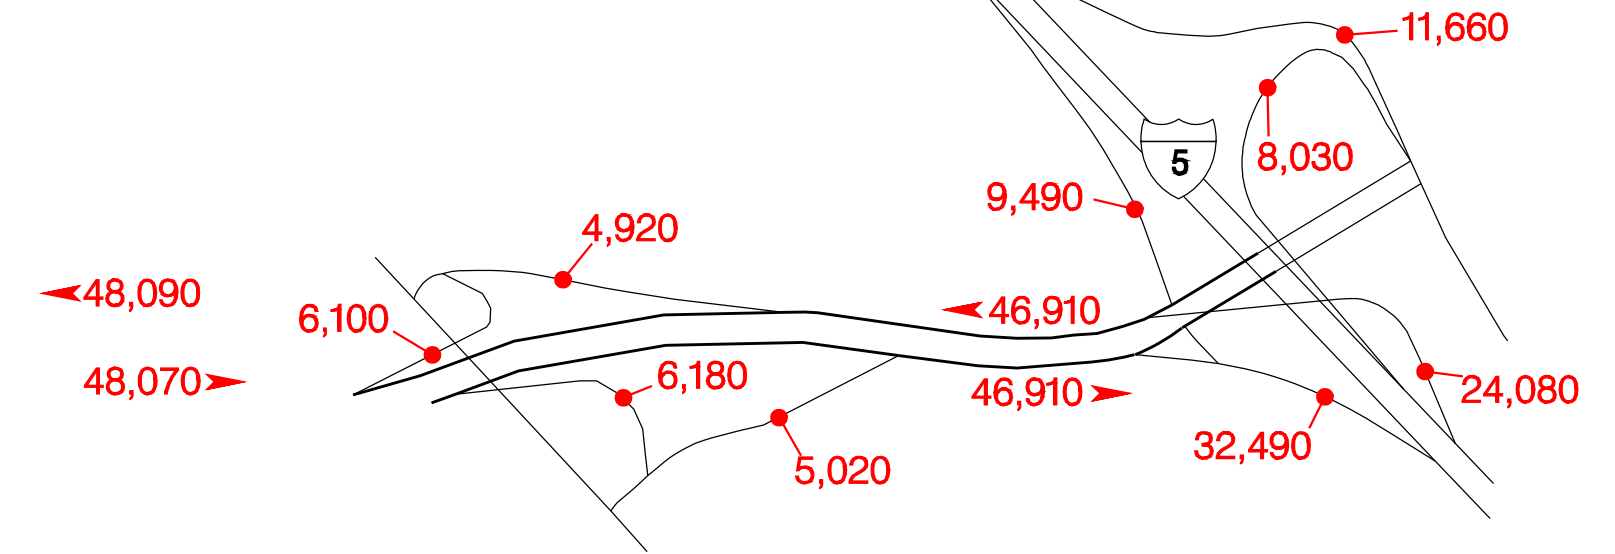

ORE 217 INTERCHANGES

Sunset Hwy. – Exit 0A

Walker Road – Exit 0B

East Beaverton – Exit 1

Allen Blvd. – Exit 2

Denney Road – Exit 3A

Beaverton–Tualatin Hwy. – Exit 3B

Progress – Exit 4A

Greenburg Road – Exit 4B

Tigard – Exit 5

SW 72nd Ave. – Exit 6

S. Tigard – Exit 7

200