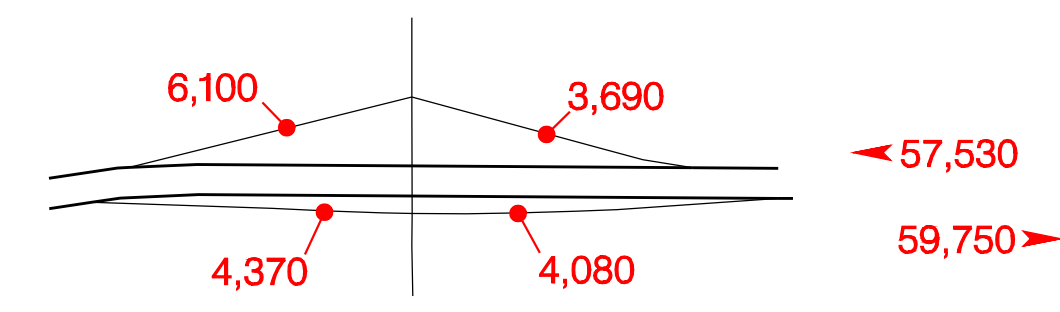

ORE 217 INTERCHANGES

Sunset Hwy. – Exit 0A

Walker Road – Exit 0B

East Beaverton – Exit 1

Allen Blvd. – Exit 2

Denney Road – Exit 3A

Beaverton–Tualatin Hwy. – Exit 3B

Progress – Exit 4A