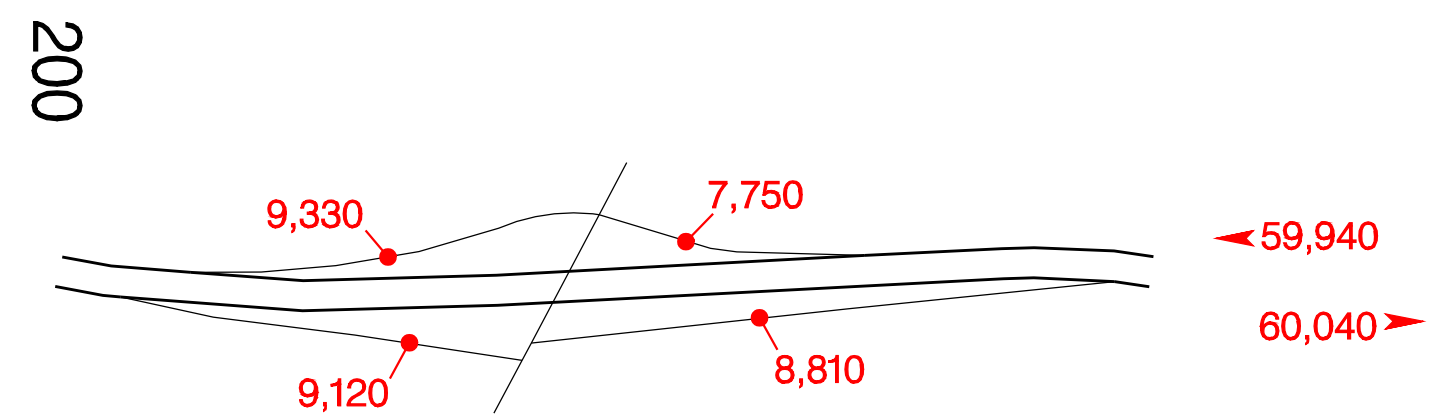

ORE 217 INTERCHANGES

Sunset Hwy. – Exit 0A

Walker Road – Exit 0B

East Beaverton – Exit 1

Allen Blvd. – Exit 2

Denney Road – Exit 3A

Beaverton–Tualatin Hwy. – Exit 3B

Progress – Exit 4A