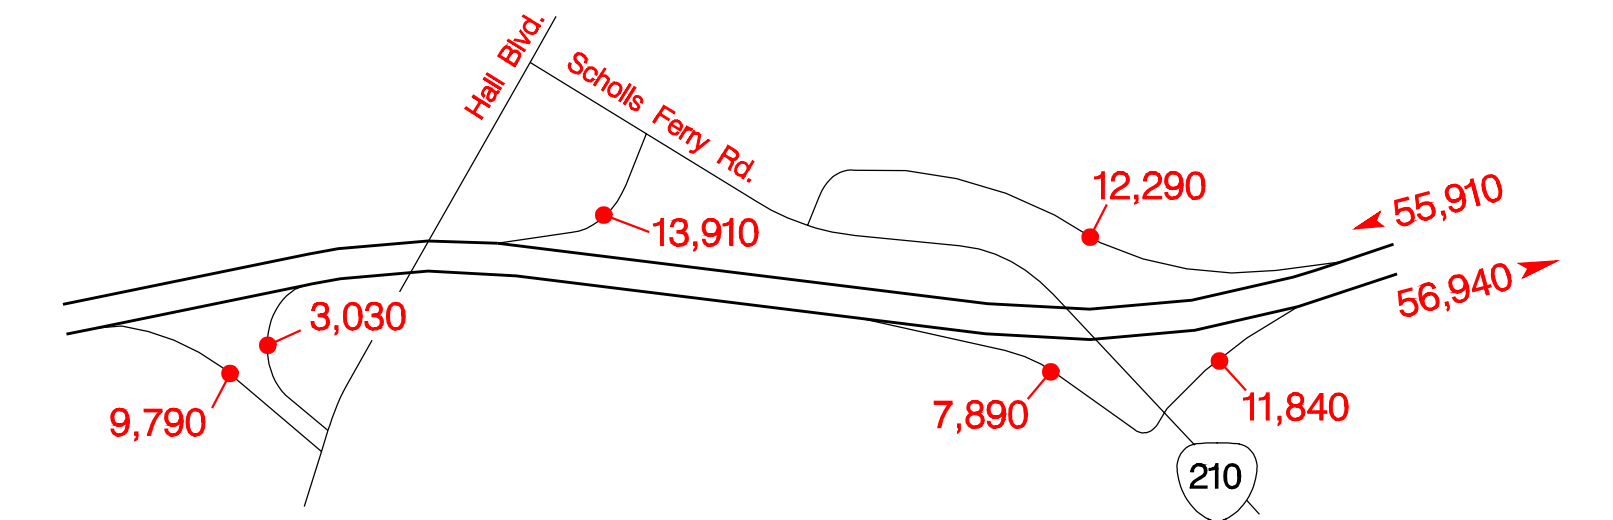

ORE 217 INTERCHANGES

Sunset Hwy. – Exit 0A

Walker Road – Exit 0B

East Beaverton – Exit 1

Allen Blvd. – Exit 2

Denney Road – Exit 3A

Beaverton–Tualatin Hwy. – Exit 3B

Progress – Exit 4A

Greenburg Road – Exit 4B

Tigard – Exit 5

SW 72nd Ave. – Exit 6

S. Tigard – Exit 7

200