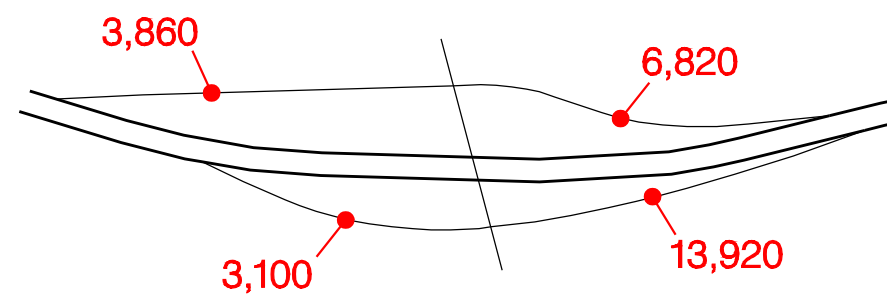

BELTLINE HIGHWAY NO. 69 INTERCHANGES

Barger Dr. – Exit 5

Pacific Hwy. West – Exit 6A

Prairie Road – Exit 6B

N. W. Expressway – Exit 7

River Road – Exit 8

River Ave. – Exit 9

Delta Hwy. – Exit 9A