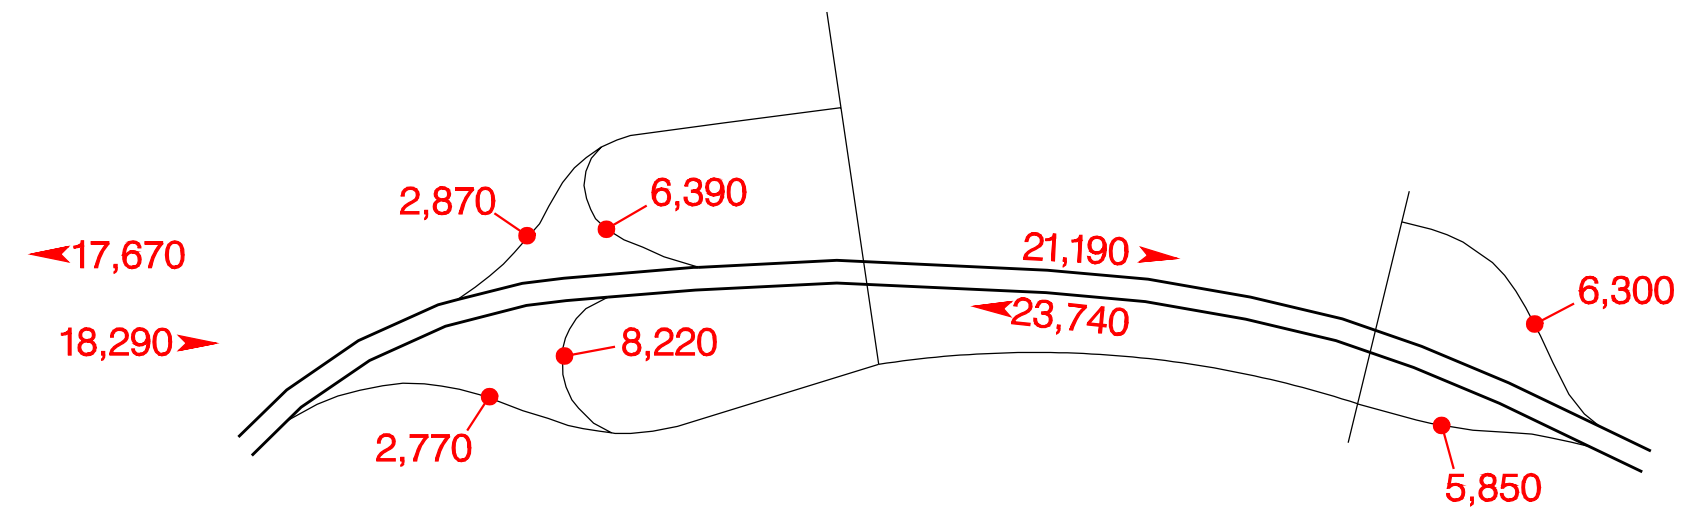

BELTLINE HIGHWAY NO. 69 INTERCHANGES

Barger Dr. – Exit 5

Pacific Hwy. West – Exit 6A

Prairie Road – Exit 6B

N. W. Expressway – Exit 7

River Road – Exit 8

River Ave. – Exit 9

Delta Hwy. – Exit 9A

Coburg Road – Exit 11

20-011
Beltline ATR
MP 12.00

Pacific Hwy. – Exit 12