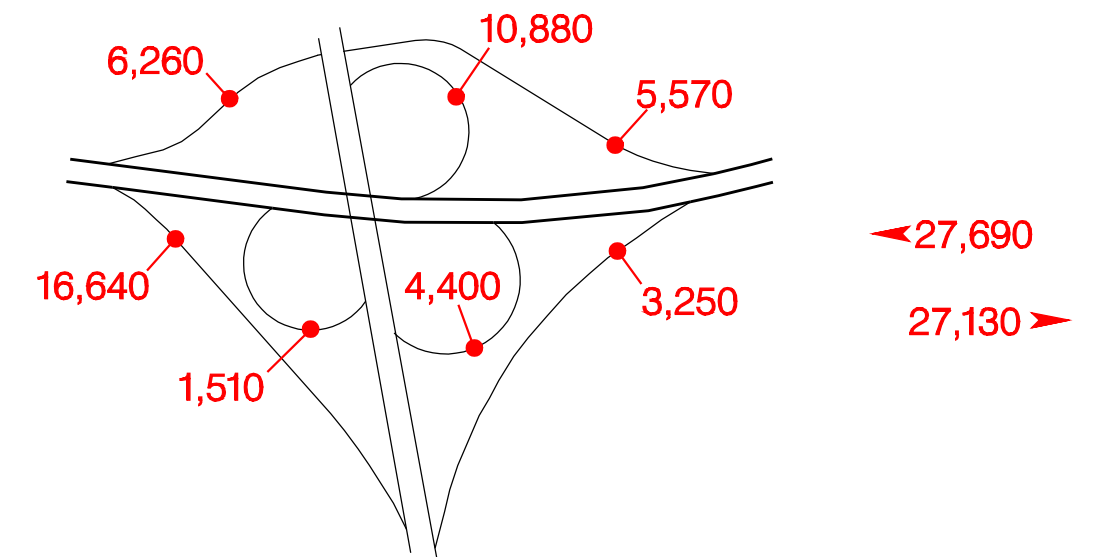

BELTLINE HIGHWAY NO. 69 INTERCHANGES

Barger Dr. – Exit 5

Pacific Hwy. West – Exit 6A

Prairie Road – Exit 6B

N. W. Expressway – Exit 7

River Road – Exit 8

River Ave. – Exit 9

Delta Hwy. – Exit 9A

Coburg Road – Exit 11

20-011
Beltline ATR
MP 12.00

Pacific Hwy. – Exit 12