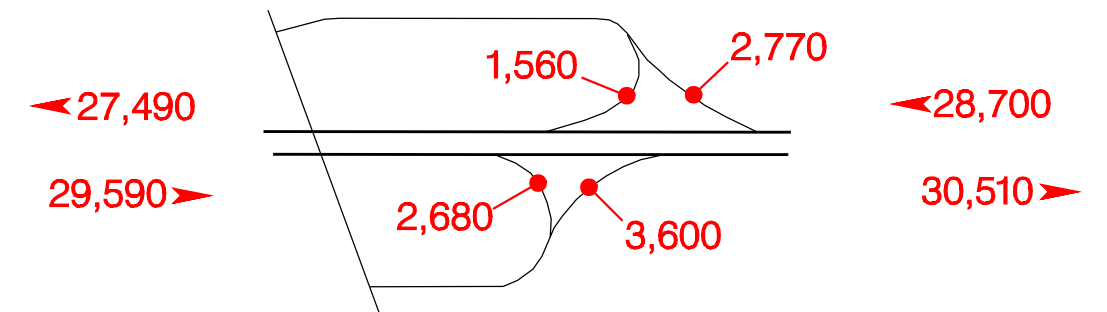

BELTLINE HIGHWAY NO. 69 INTERCHANGES

Barger Dr. – Exit 5

Pacific Hwy. West – Exit 6A

Prairie Road – Exit 6B

N. W. Expressway – Exit 7

River Road – Exit 8

River Ave. – Exit 9

Delta Hwy. – Exit 9A