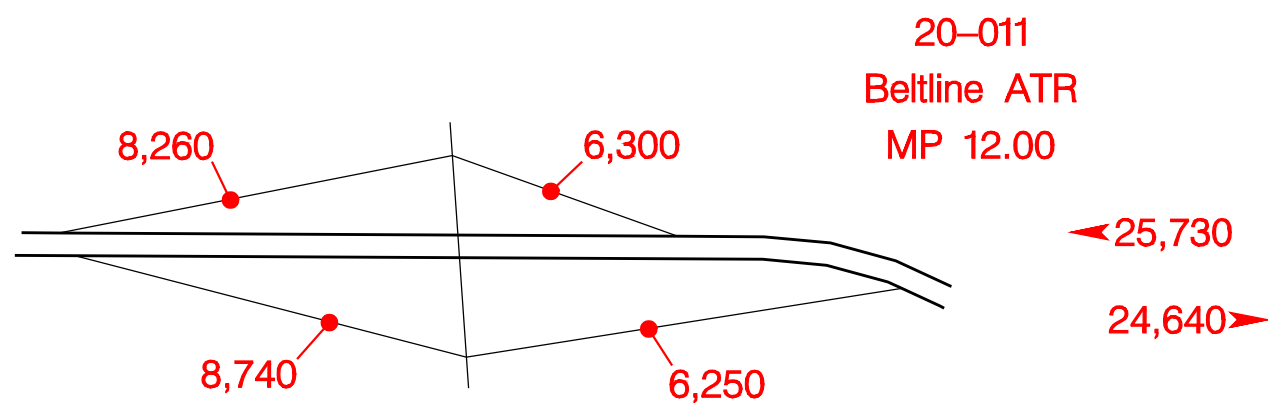

Coburg Road – Exit 11