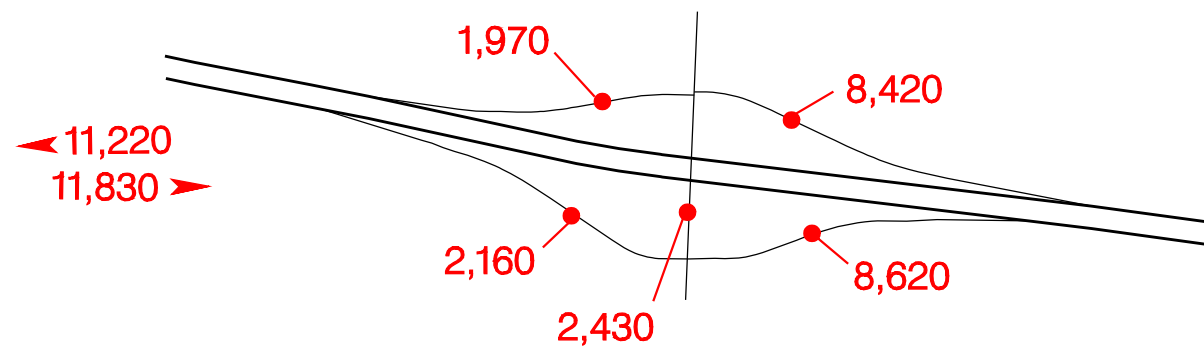

BELTLINE HIGHWAY NO. 69 INTERCHANGES

Barger Dr. – Exit 5

Pacific Hwy. West – Exit 6A

Prairie Road – Exit 6B

N. W. Expressway – Exit 7

River Road – Exit 8

River Ave. – Exit 9

Delta Hwy. – Exit 9A