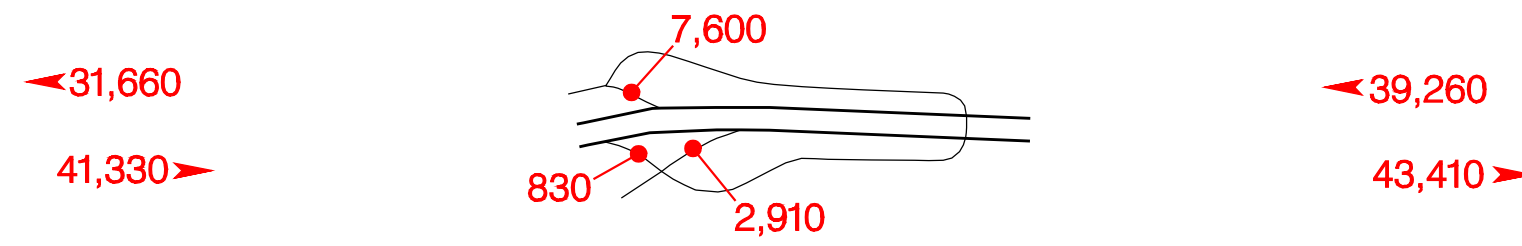

BELTLINE HIGHWAY NO. 69 INTERCHANGES

Barger Dr. – Exit 5

Pacific Hwy. West – Exit 6A

Prairie Road – Exit 6B

N. W. Expressway – Exit 7

River Road – Exit 8

River Ave. – Exit 9

Delta Hwy. – Exit 9A