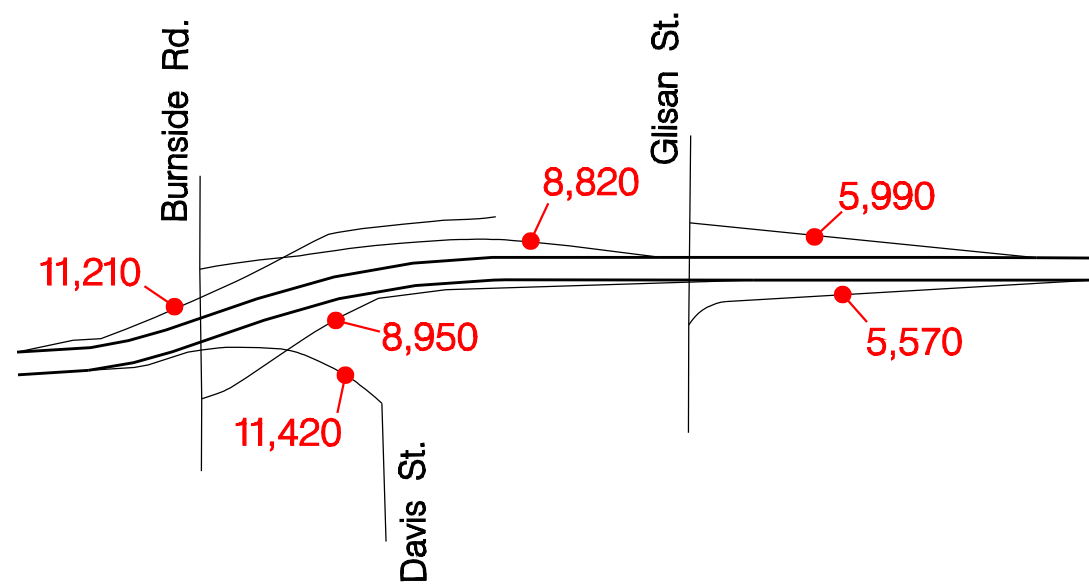

INTERSTATE 405 INTERCHANGES

W. Marquam – Exit 0A

Broadway – Exit 0B

Sunset – Exit 1

190

Burnside – Exit 2

W. Fremont – Exit 3A

E. Fremont – Exit 3B