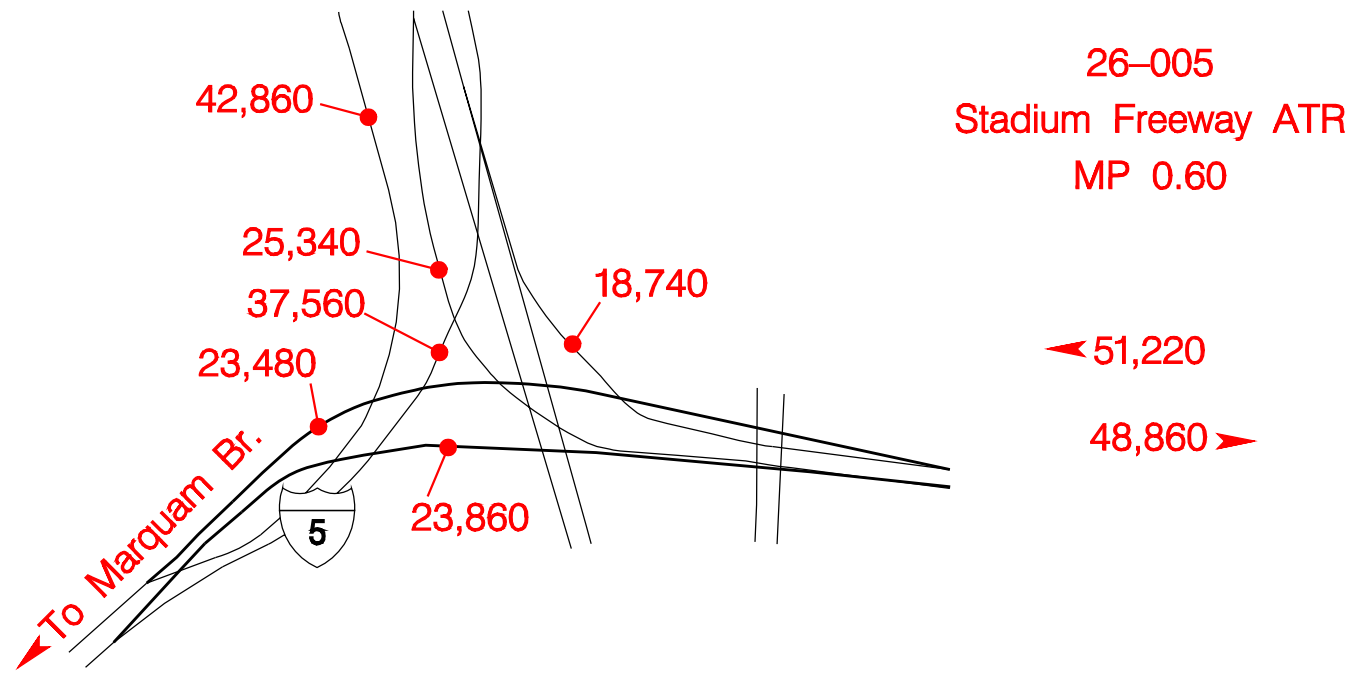

INTERSTATE 405 INTERCHANGES

W. Marquam – Exit 0A

Broadway – Exit 0B

Sunset – Exit 1

190

Burnside – Exit 2

W. Fremont – Exit 3A

E. Fremont – Exit 3B