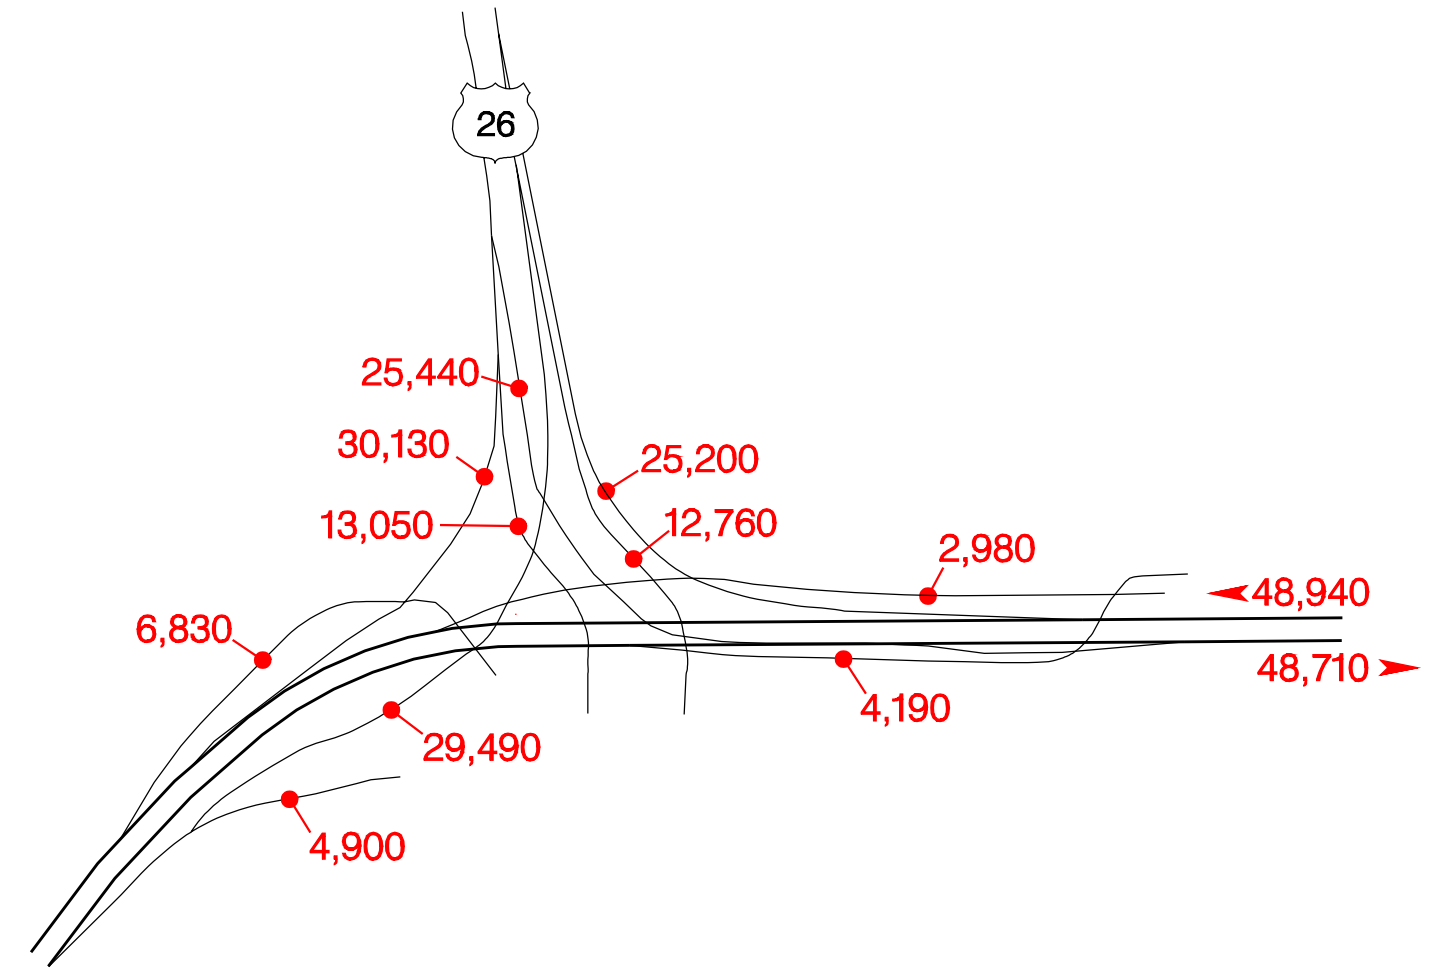

INTERSTATE 405 INTERCHANGES

W. Marquam – Exit 0A

Broadway – Exit 0B

Sunset – Exit 1

190

Burnside – Exit 2

W. Fremont – Exit 3A

E. Fremont – Exit 3B