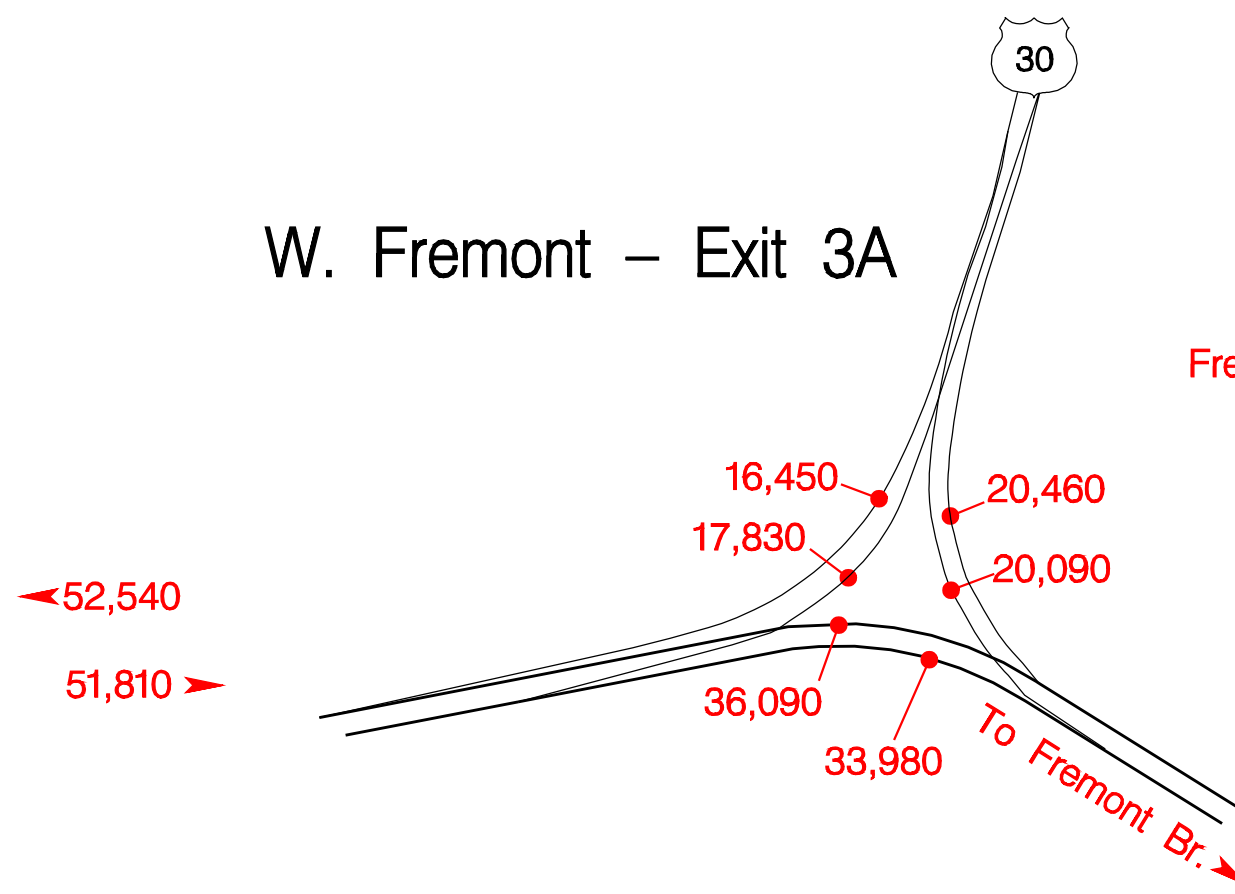

INTERSTATE 405 INTERCHANGES

W. Marquam – Exit 0A

Broadway – Exit 0B

Sunset – Exit 1

190

Burnside – Exit 2

W. Fremont – Exit 3A

E. Fremont – Exit 3B