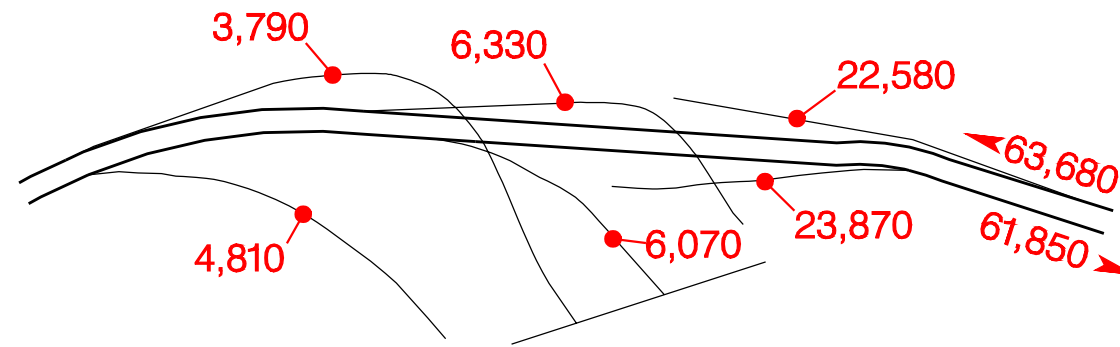

INTERSTATE 405 INTERCHANGES

W. Marquam – Exit 0A

Broadway – Exit 0B

Sunset – Exit 1

190

Burnside – Exit 2

W. Fremont – Exit 3A

E. Fremont – Exit 3B