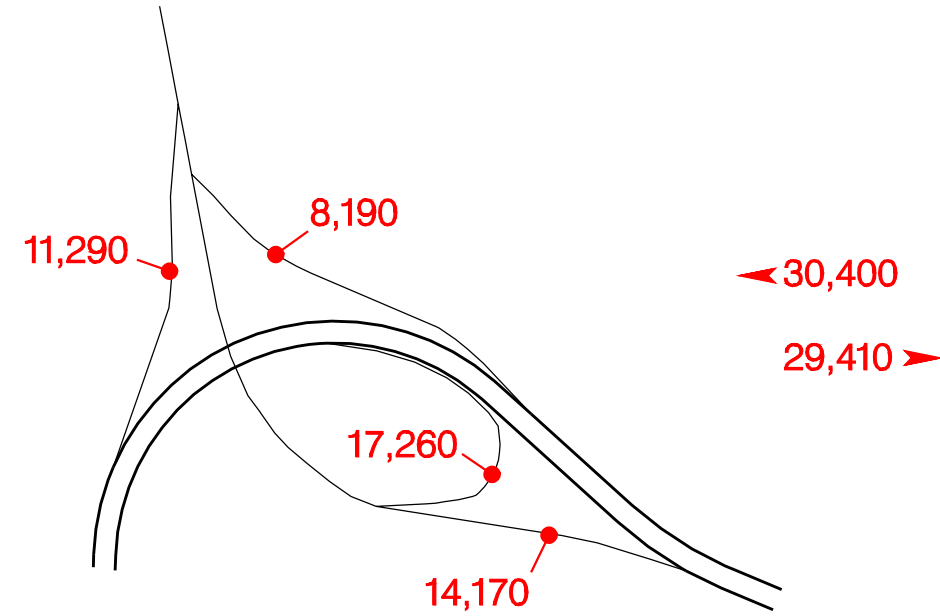

INTERSTATE INTERCHANGES

6th & 7th Ave. – Exit 0A

Delta Highway – Exit 0B

Country Club Rd. – Exit 1A

20-008
Willakenzie ATR
MP 2.82

"Q" Street – Exit 3

Springfield Hwy. – Exit 4

Mohawk Blvd. – Exit 6

42nd Street – Exit 7

52nd Street – Exit 8

McKenzie Hwy. – Exit 10