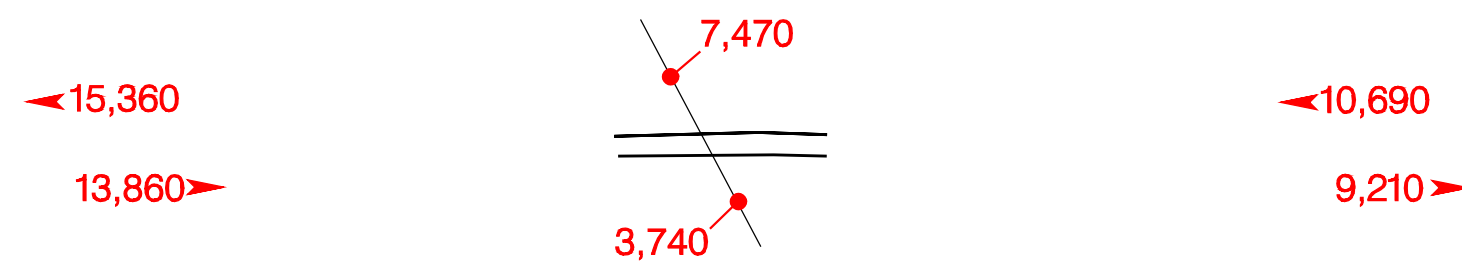

INTERSTATE INTERCHANGES

20-008
Willakenzie ATR
MP 2.82

Springfield Hwy. – Exit 4

Mohawk Blvd. – Exit 6