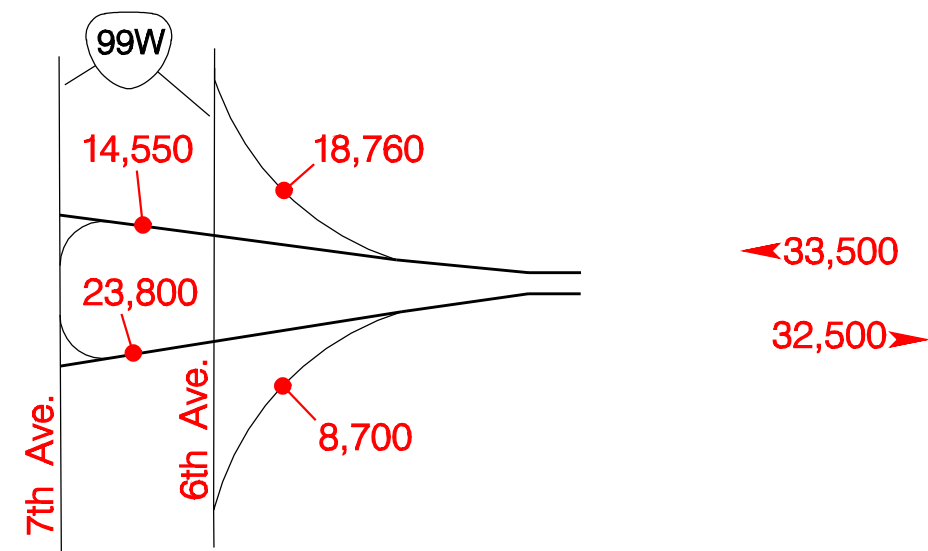

INTERSTATE INTERCHANGES

6th & 7th Ave. – Exit 0A

Delta Highway – Exit 0B

Country Club Rd. – Exit 1A

20-008
Willakenzie ATR
MP 2.82

"Q" Street – Exit 3

Springfield Hwy. – Exit 4

Mohawk Blvd. – Exit 6

42nd Street – Exit 7

52nd Street – Exit 8

McKenzie Hwy. – Exit 10