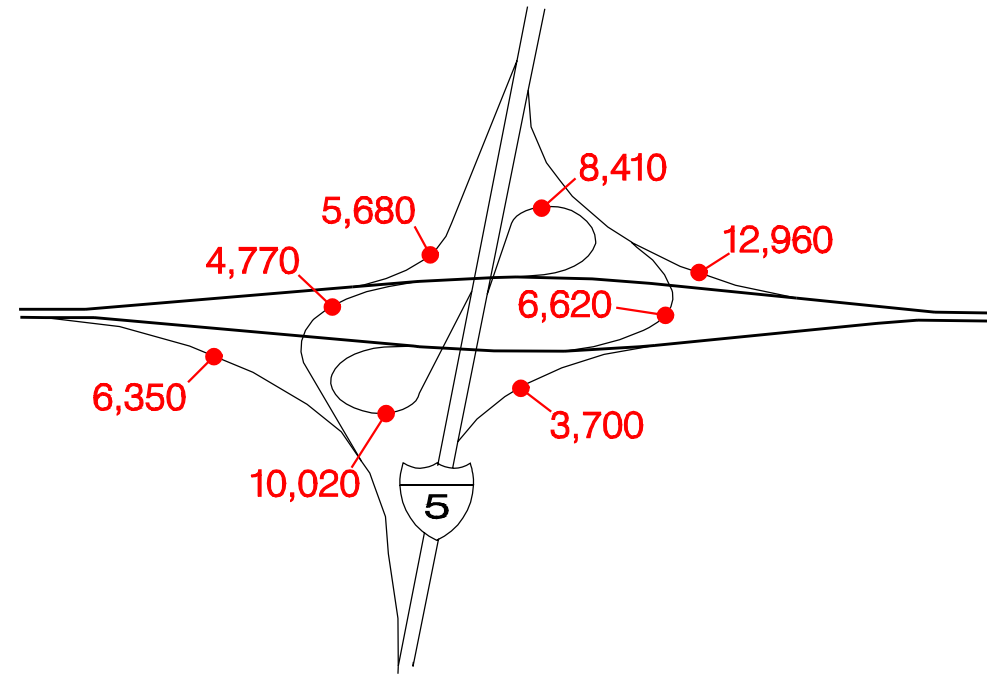

INTERSTATE INTERCHANGES

6th & 7th Ave. – Exit 0A

Delta Highway – Exit 0B

Country Club Rd. – Exit 1A

20-008
Willakenzie ATR
MP 2.82

"Q" Street – Exit 3

Springfield Hwy. – Exit 4

Mohawk Blvd. – Exit 6

42nd Street – Exit 7

52nd Street – Exit 8

McKenzie Hwy. – Exit 10