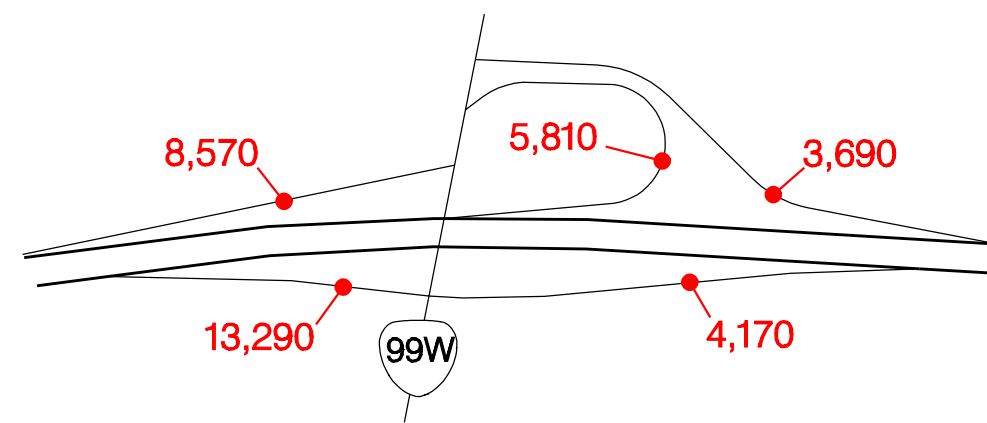

Tigard – Exit 5