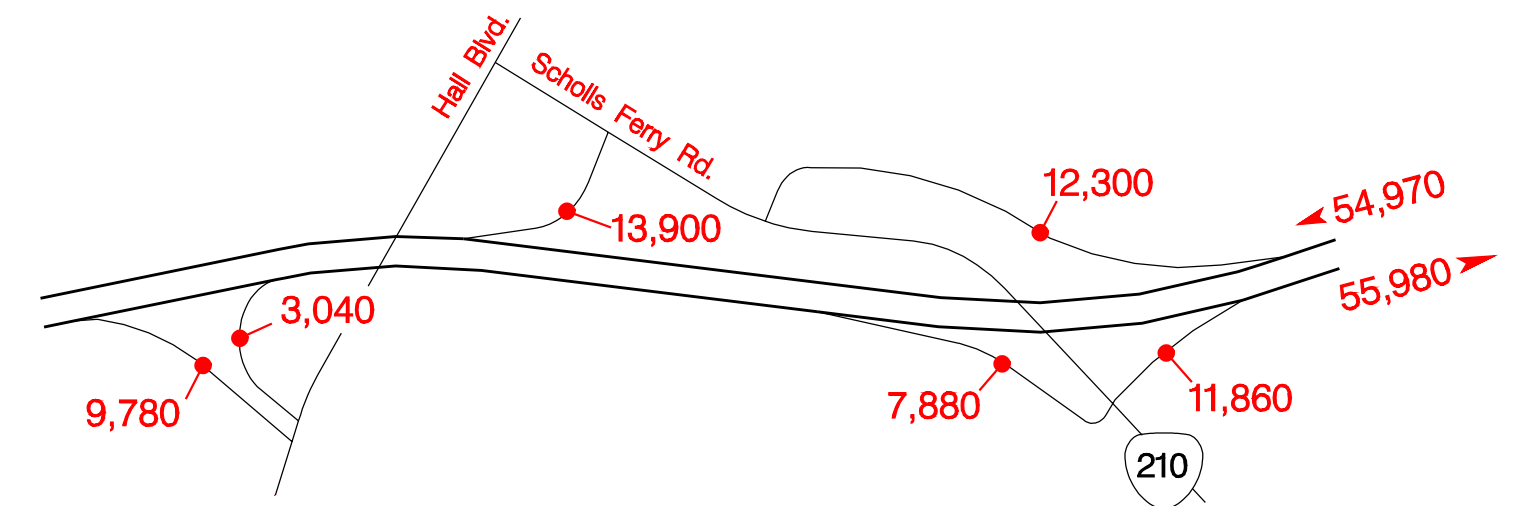

# ORE 217 INTERCHANGES

Sunset Hwy. – Exit 0A

Walker Road – Exit 0B

East Beaverton – Exit 1

Allen Blvd. – Exit 2

Denney Road – Exit 3A

Beaverton–Tualatin Hwy. – Exit 3B

Progress – Exit 4A

Greenburg Road – Exit 4B

Tigard – Exit 5

SW 72nd Ave. – Exit 6

S. Tigard – Exit 7