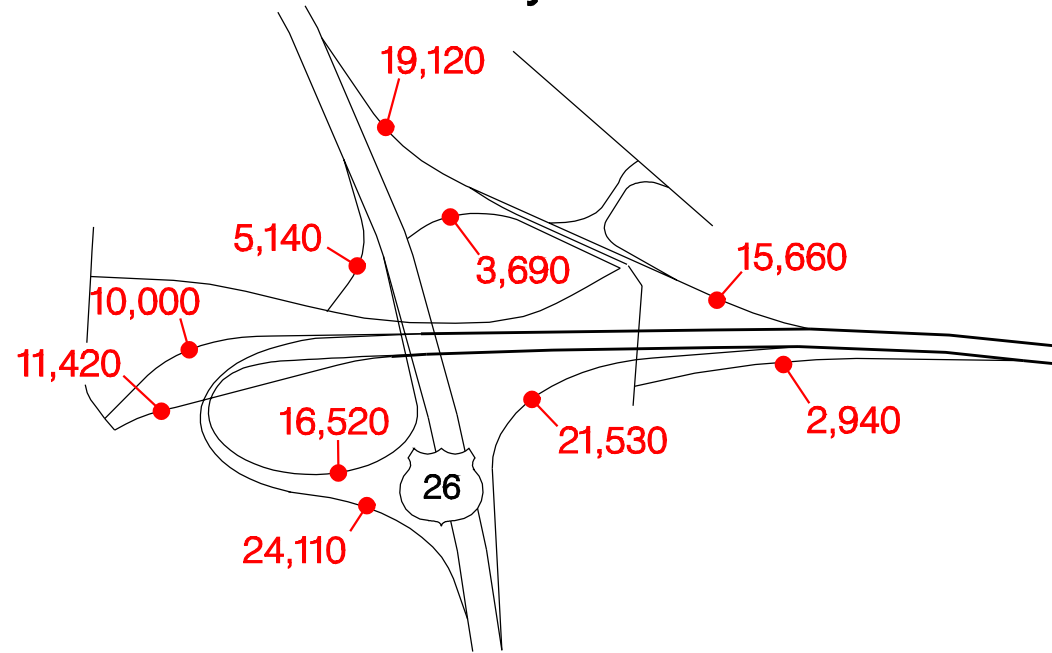

# ORE 217 INTERCHANGES

Sunset Hwy. – Exit 0A

Walker Road – Exit 0B

East Beaverton – Exit 1

Allen Blvd. – Exit 2

Denney Road – Exit 3A

Beaverton–Tualatin Hwy. – Exit 3B

Progress – Exit 4A

Greenburg Road – Exit 4B

Tigard – Exit 5

SW 72nd Ave. – Exit 6

S. Tigard – Exit 7