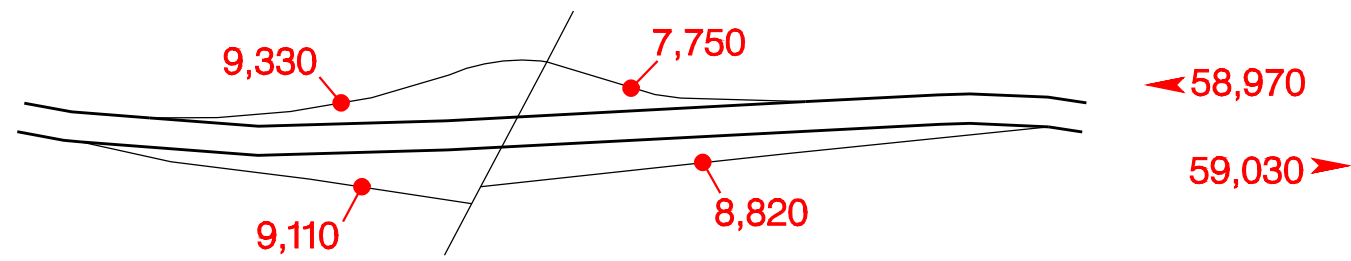

# ORE 217 INTERCHANGES

Sunset Hwy. – Exit 0A

Walker Road – Exit 0B

East Beaverton – Exit 1

Allen Blvd. – Exit 2

Denney Road – Exit 3A

Beaverton–Tualatin Hwy. – Exit 3B

Progress – Exit 4A