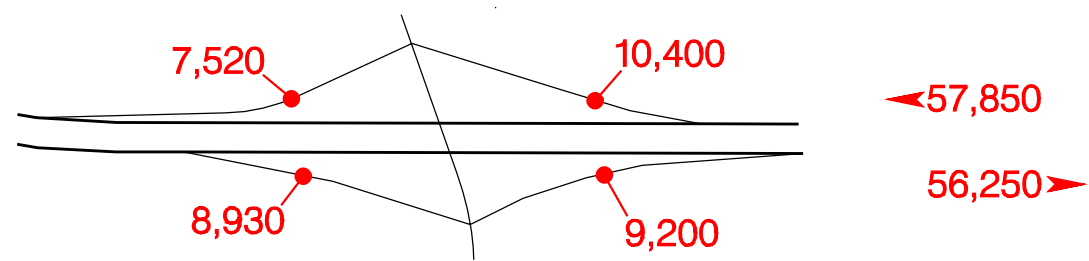

ORE 217 INTERCHANGES

Walker Road – Exit 0B

Denney Road – Exit 3A

Greenburg Road – Exit 4B