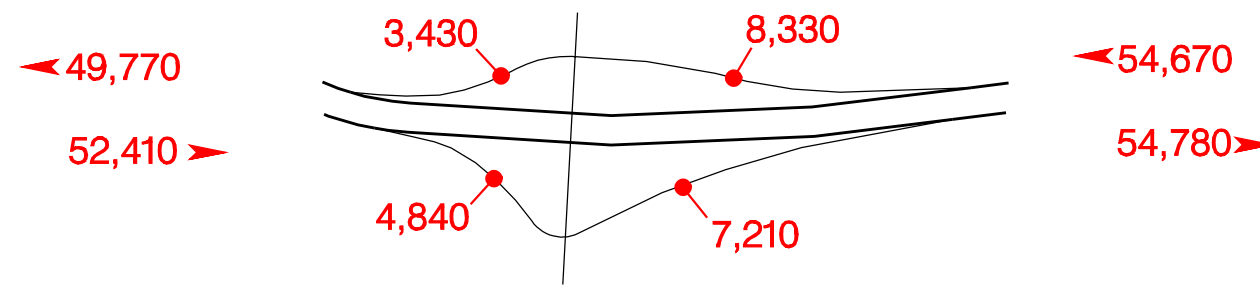

# ORE 217 INTERCHANGES

Sunset Hwy. – Exit 0A

Walker Road – Exit 0B

East Beaverton – Exit 1

Allen Blvd. – Exit 2

Denney Road – Exit 3A

Beaverton–Tualatin Hwy. – Exit 3B

Progress – Exit 4A