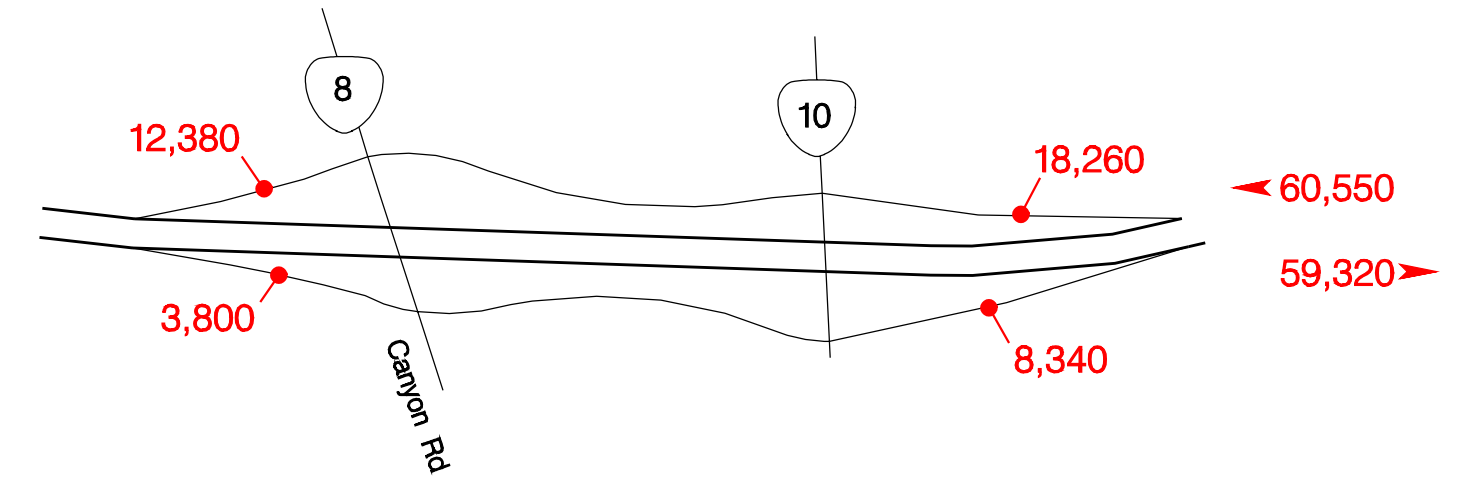

# ORE 217 INTERCHANGES

Sunset Hwy. – Exit 0A

Walker Road – Exit 0B

East Beaverton – Exit 1

Allen Blvd. – Exit 2

Denney Road – Exit 3A

Beaverton–Tualatin Hwy. – Exit 3B

Progress – Exit 4A

Greenburg Road – Exit 4B

Tigard – Exit 5

SW 72nd Ave. – Exit 6

S. Tigard – Exit 7