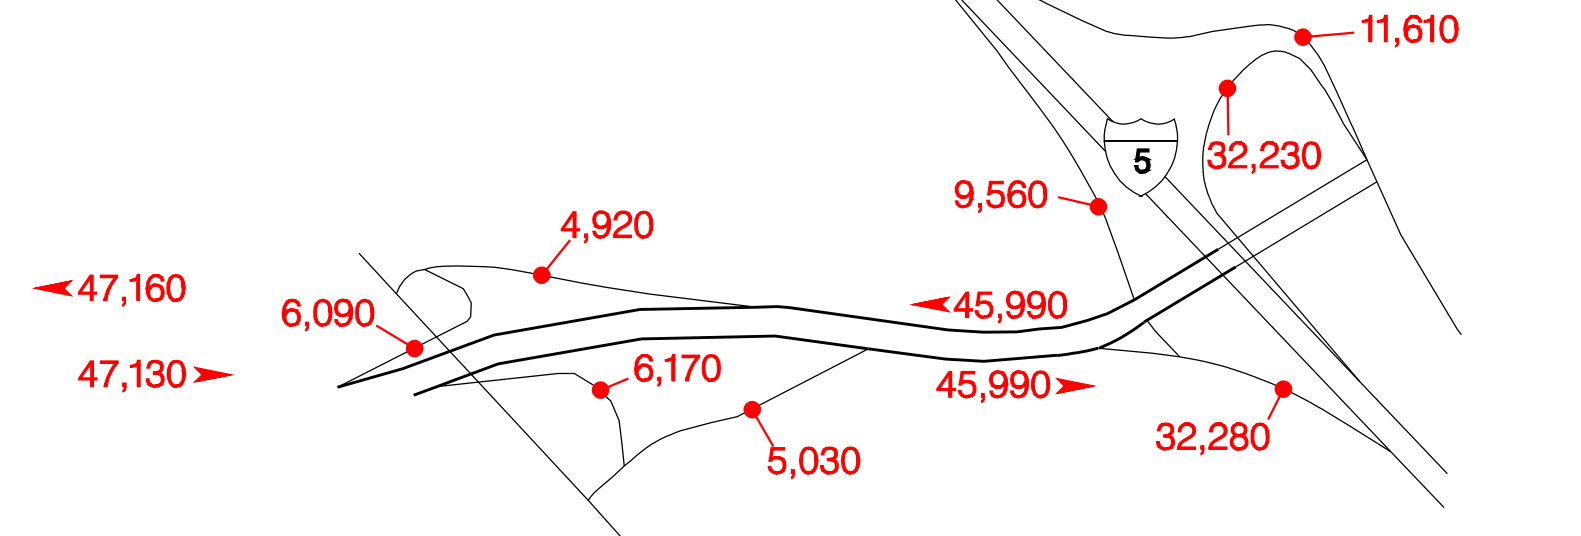

# ORE 217 INTERCHANGES

Sunset Hwy. – Exit 0A

Walker Road – Exit 0B

East Beaverton – Exit 1

Allen Blvd. – Exit 2

Denney Road – Exit 3A

Beaverton–Tualatin Hwy. – Exit 3B

Progress – Exit 4A

Greenburg Road – Exit 4B

Tigard – Exit 5

SW 72nd Ave. – Exit 6

S. Tigard – Exit 7