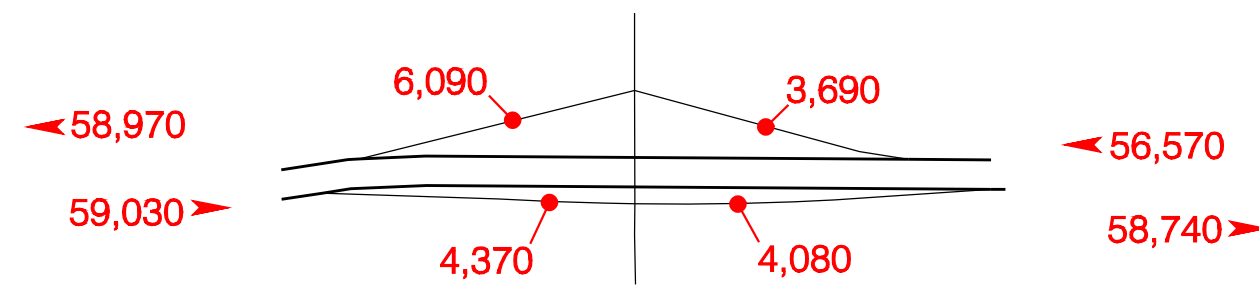

# ORE 217 INTERCHANGES

Sunset Hwy. – Exit 0A

Walker Road – Exit 0B

East Beaverton – Exit 1

Allen Blvd. – Exit 2

Denney Road – Exit 3A

Beaverton–Tualatin Hwy. – Exit 3B

Progress – Exit 4A