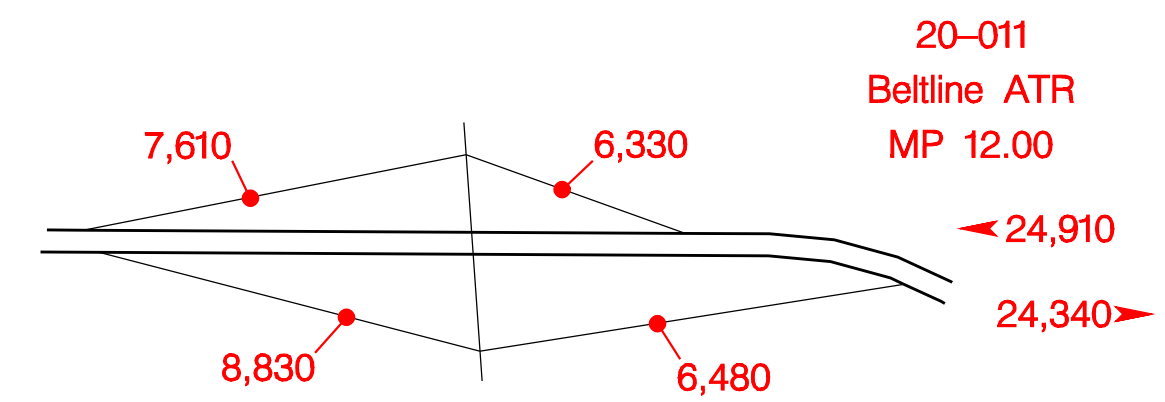

BELTLINE HIGHWAY NO. 69 INTERCHANGES

Pacific Hwy. West – Exit 6A

Prairie Road – Exit 6B

N. W. Expressway – Exit 7

River Road – Exit 8

River Ave. – Exit 9

Delta Hwy. – Exit 9A

Coburg Road – Exit 11

Pacific Hwy. – Exit 12