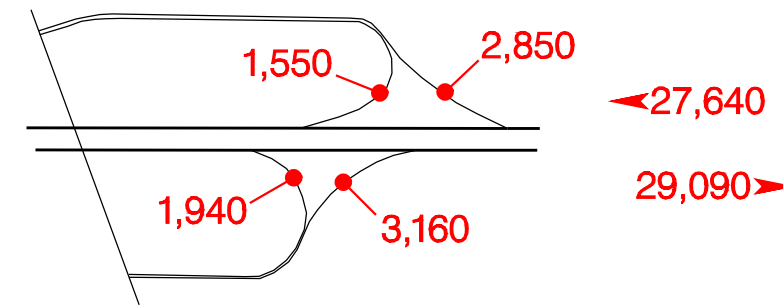

BELTLINE HIGHWAY NO. 69 INTERCHANGES

Pacific Hwy. West – Exit 6A

Prairie Road – Exit 6B

N. W. Expressway – Exit 7

River Road – Exit 8

River Ave. – Exit 9

Delta Hwy. – Exit 9A

Coburg Road – Exit 11