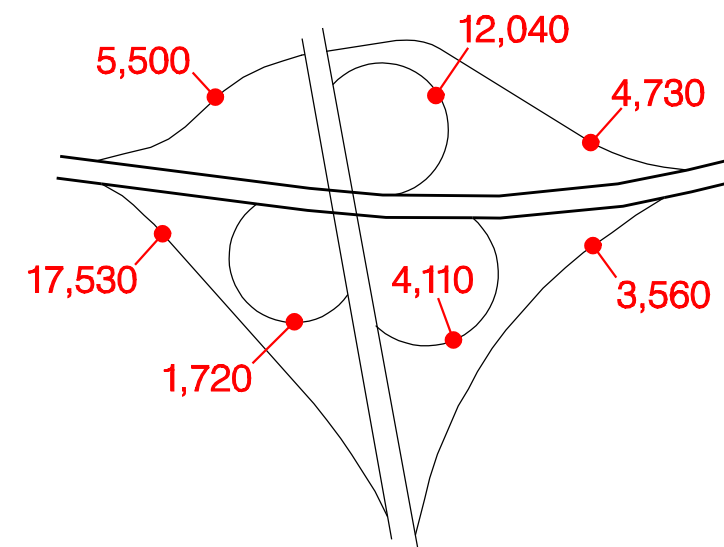

BELTLINE HIGHWAY NO. 69 INTERCHANGES

Pacific Hwy. West – Exit 6A

Prairie Road – Exit 6B

N. W. Expressway – Exit 7

River Road – Exit 8

River Ave. – Exit 9

Delta Hwy. – Exit 9A

Coburg Road – Exit 11

Pacific Hwy. – Exit 12