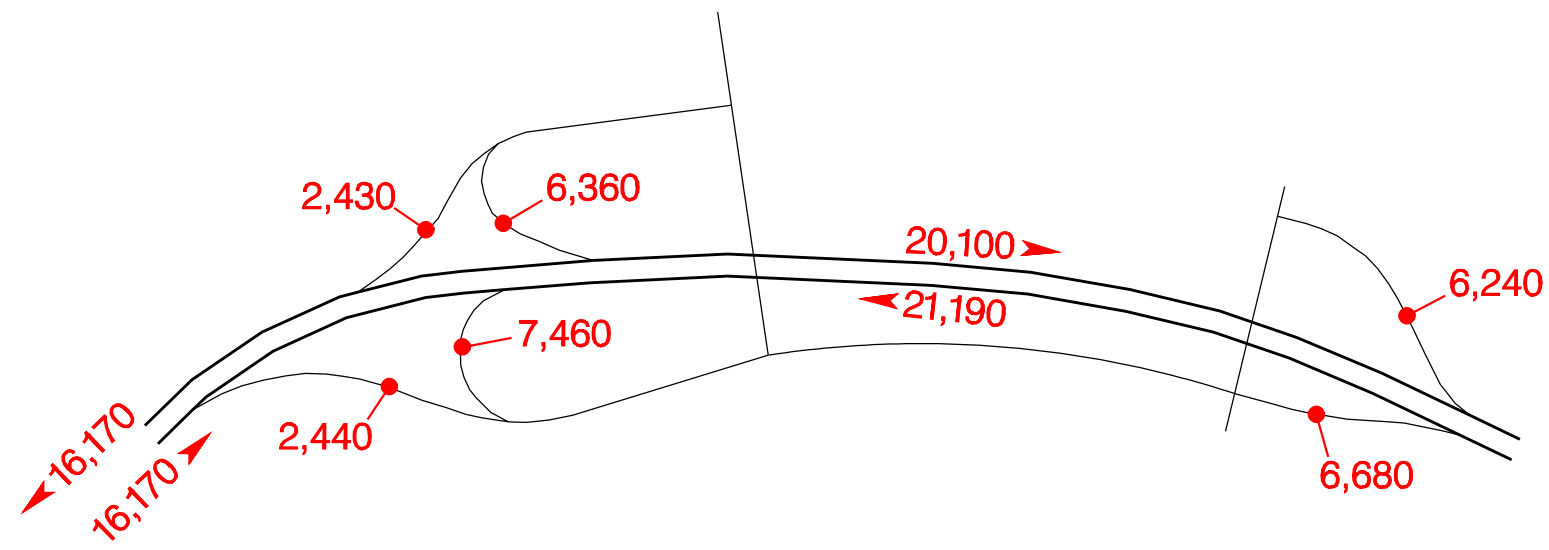

BELTLINE HIGHWAY NO. 69 INTERCHANGES

Pacific Hwy. West – Exit 6A

Prairie Road – Exit 6B

N. W. Expressway – Exit 7

River Road – Exit 8

River Ave. – Exit 9

Delta Hwy. – Exit 9A

Coburg Road – Exit 11

Pacific Hwy. – Exit 12