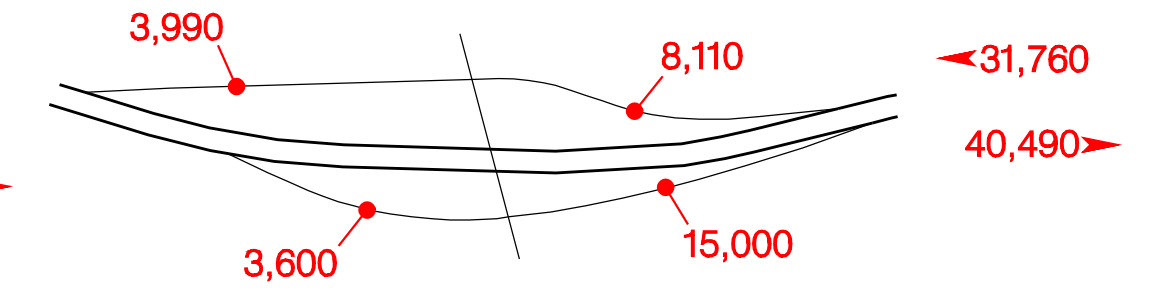

BELTLINE HIGHWAY NO. 69 INTERCHANGES

Pacific Hwy. West – Exit 6A

Prairie Road – Exit 6B

N. W. Expressway – Exit 7

River Road – Exit 8

River Ave. – Exit 9

Delta Hwy. – Exit 9A

Coburg Road – Exit 11

Pacific Hwy. – Exit 12