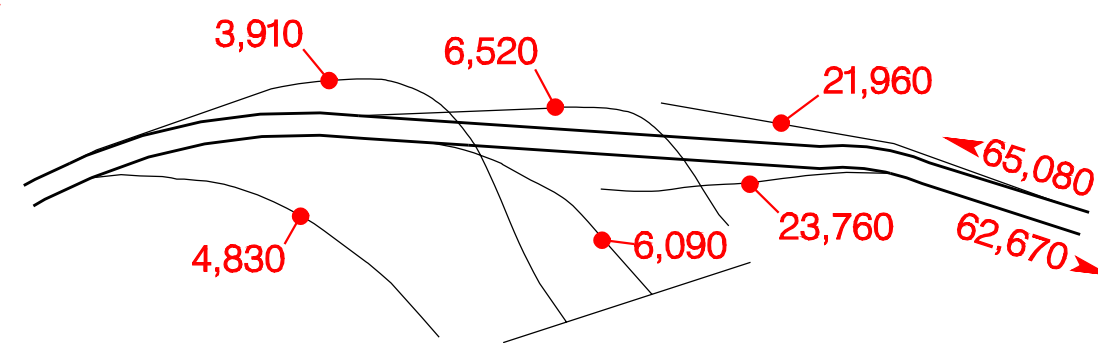

INTERSTATE INTERCHANGES

W. Marquam – Exit 0A

Broadway – Exit 0B

Sunset – Exit 1

Burnside – Exit 2

W. Fremont – Exit 3A

E. Fremont – Exit 3B