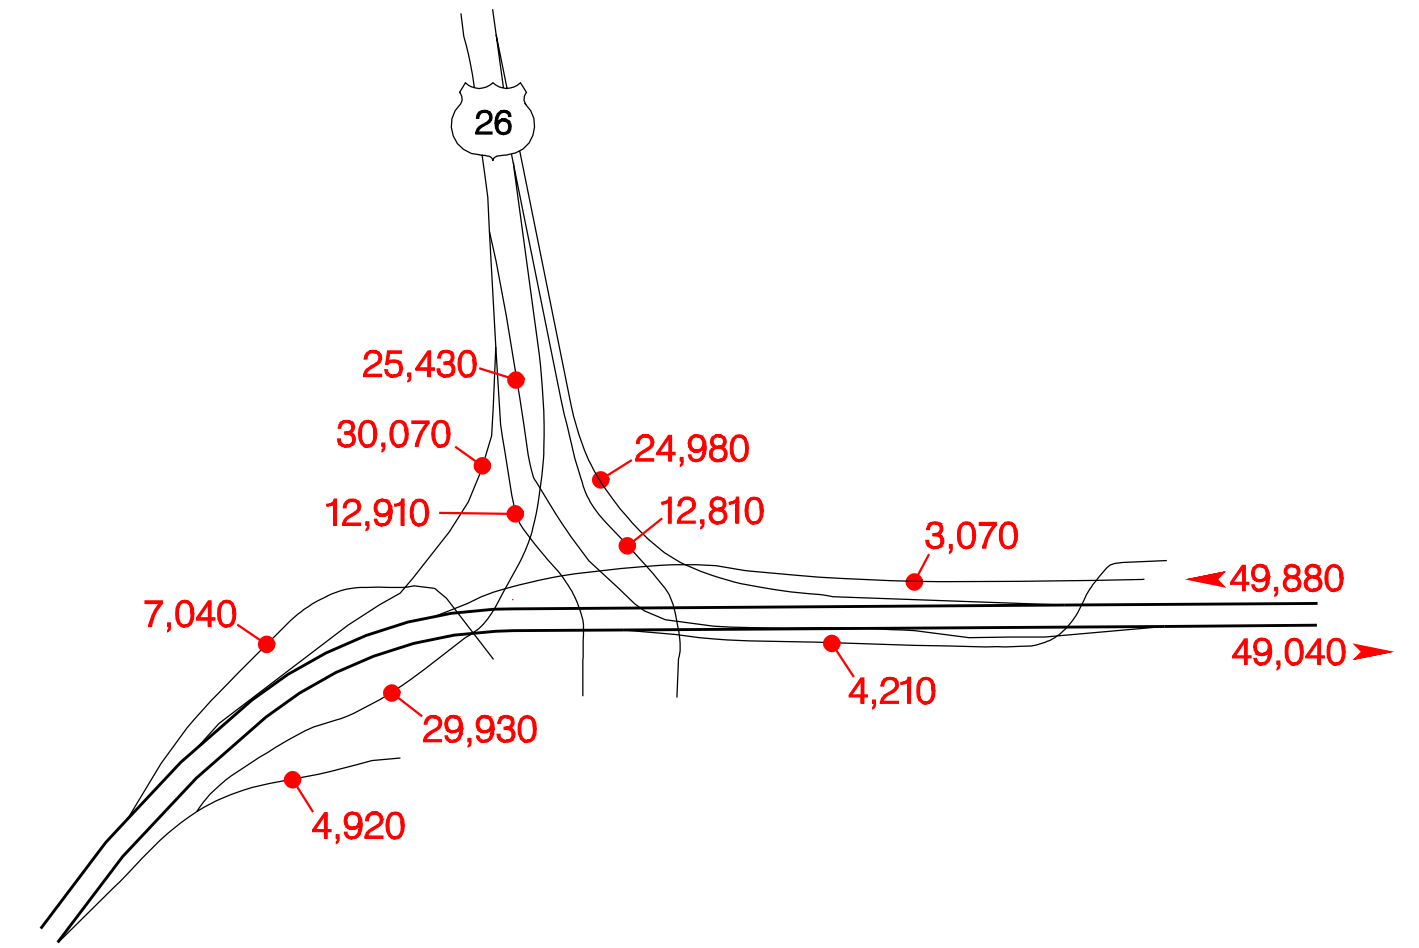

INTERSTATE INTERCHANGES

W. Marquam – Exit 0A

Broadway – Exit 0B

Sunset – Exit 1

Burnside – Exit 2

W. Fremont – Exit 3A

E. Fremont – Exit 3B