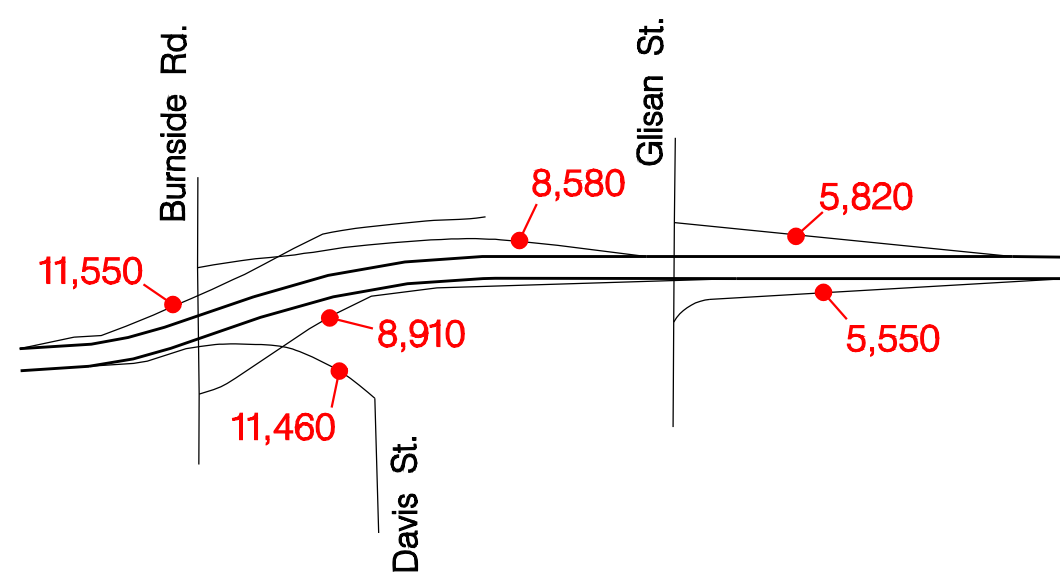

INTERSTATE INTERCHANGES

W. Marquam – Exit 0A

Broadway – Exit 0B

Sunset – Exit 1

Burnside – Exit 2

W. Fremont – Exit 3A

E. Fremont – Exit 3B