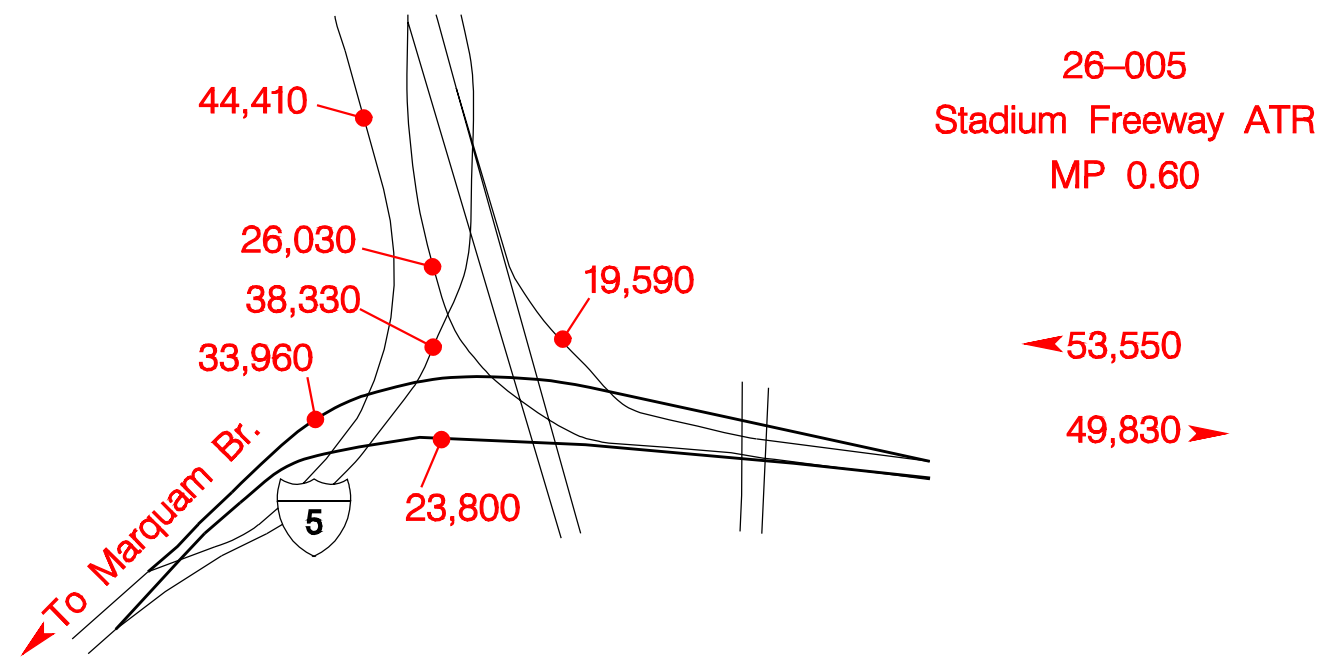

INTERSTATE INTERCHANGES

W. Marquam – Exit 0A

Broadway – Exit 0B

Sunset – Exit 1

Burnside – Exit 2

W. Fremont – Exit 3A

E. Fremont – Exit 3B