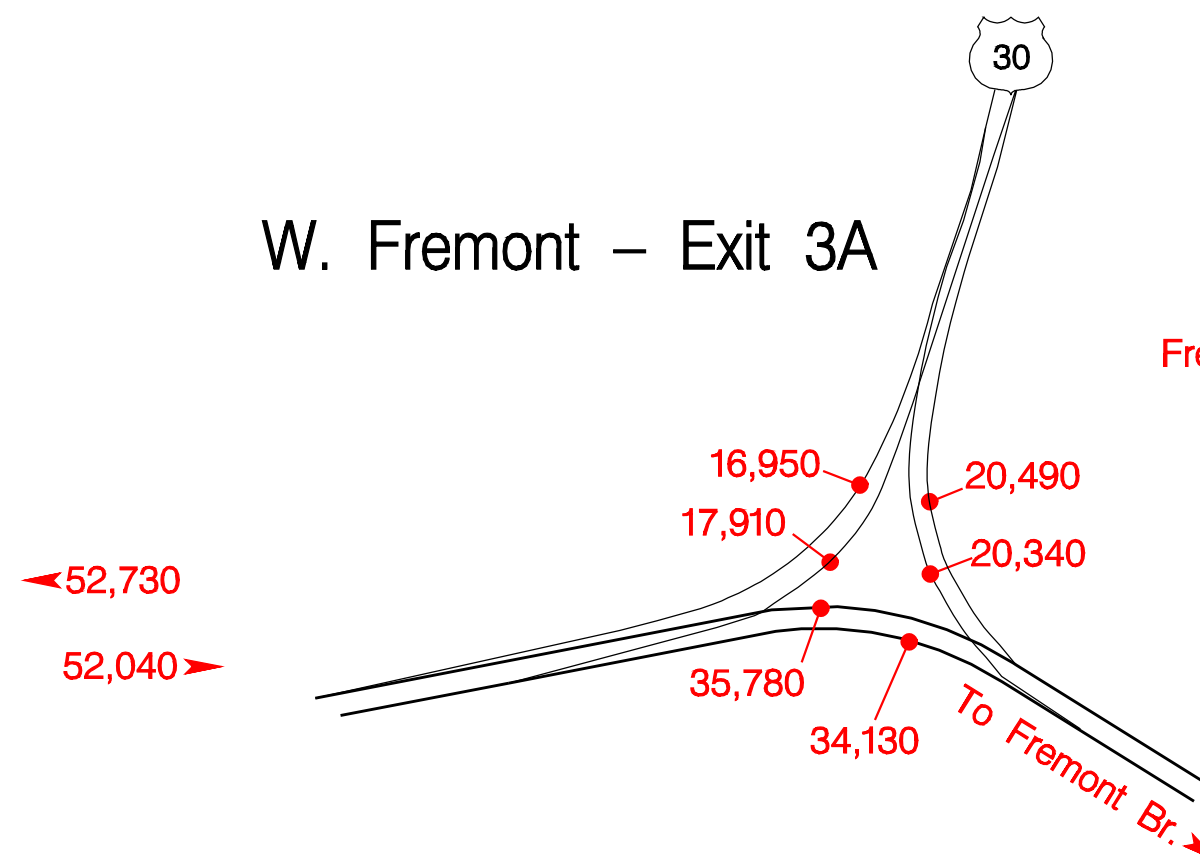

INTERSTATE INTERCHANGES

W. Marquam – Exit 0A

Broadway – Exit 0B

Sunset – Exit 1

Burnside – Exit 2

W. Fremont – Exit 3A

E. Fremont – Exit 3B