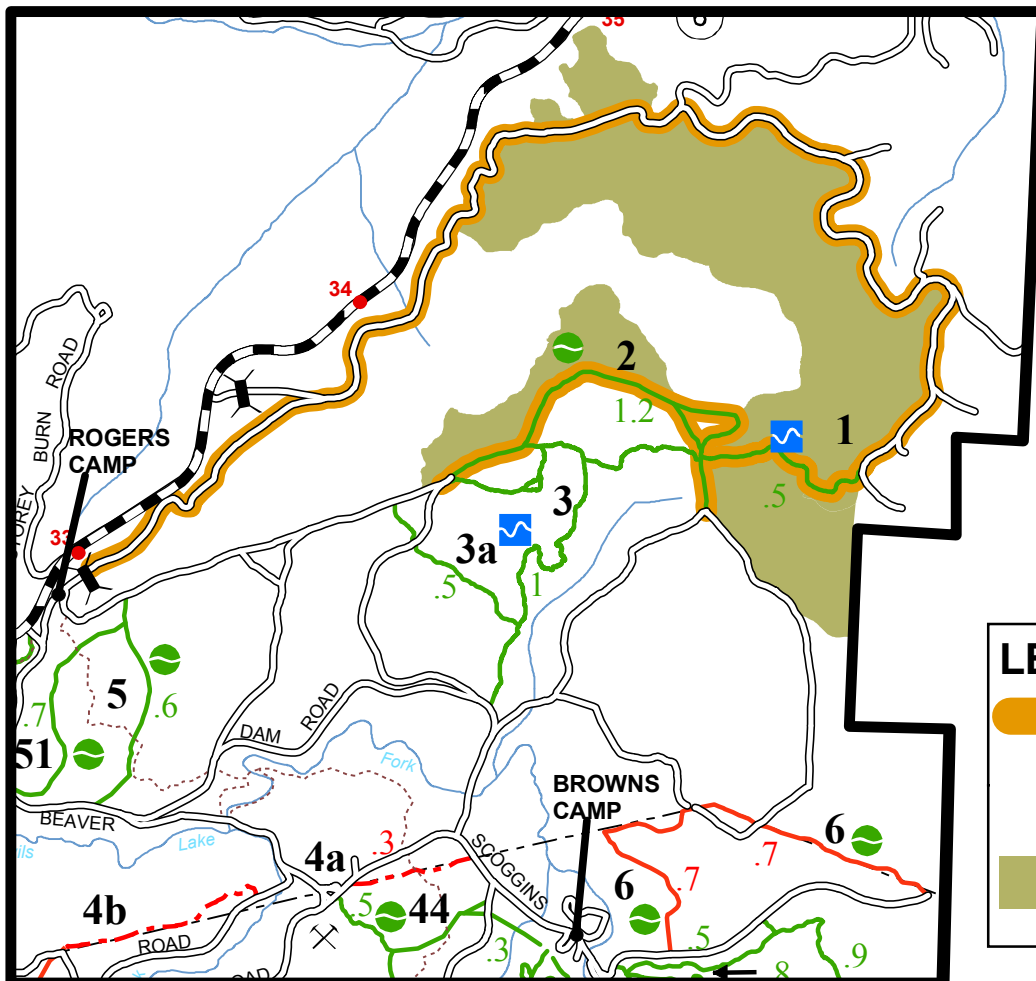

# TIMBER HARVEST TRAIL CLOSURES

Rogers Camp Road Trail #1 & Firebreak One Trail #2

## TRAILS CLOSED PERIODICALLY ON WEEKDAYS

Rogers Break Timber Harvest is currently active. Because of the proximity to the harvest area, Rogers Camp Road trail #1 and Firebreak One trail #2 may be closed at any time during the week, Monday through Friday. Please use caution when riding these trails. If posted **CLOSED** do not use the trail.

### LEGEND

-  Trails highlighted in orange will be **CLOSED** periodically on weekdays
-  Rogers Break Timber Sale Harvest Area