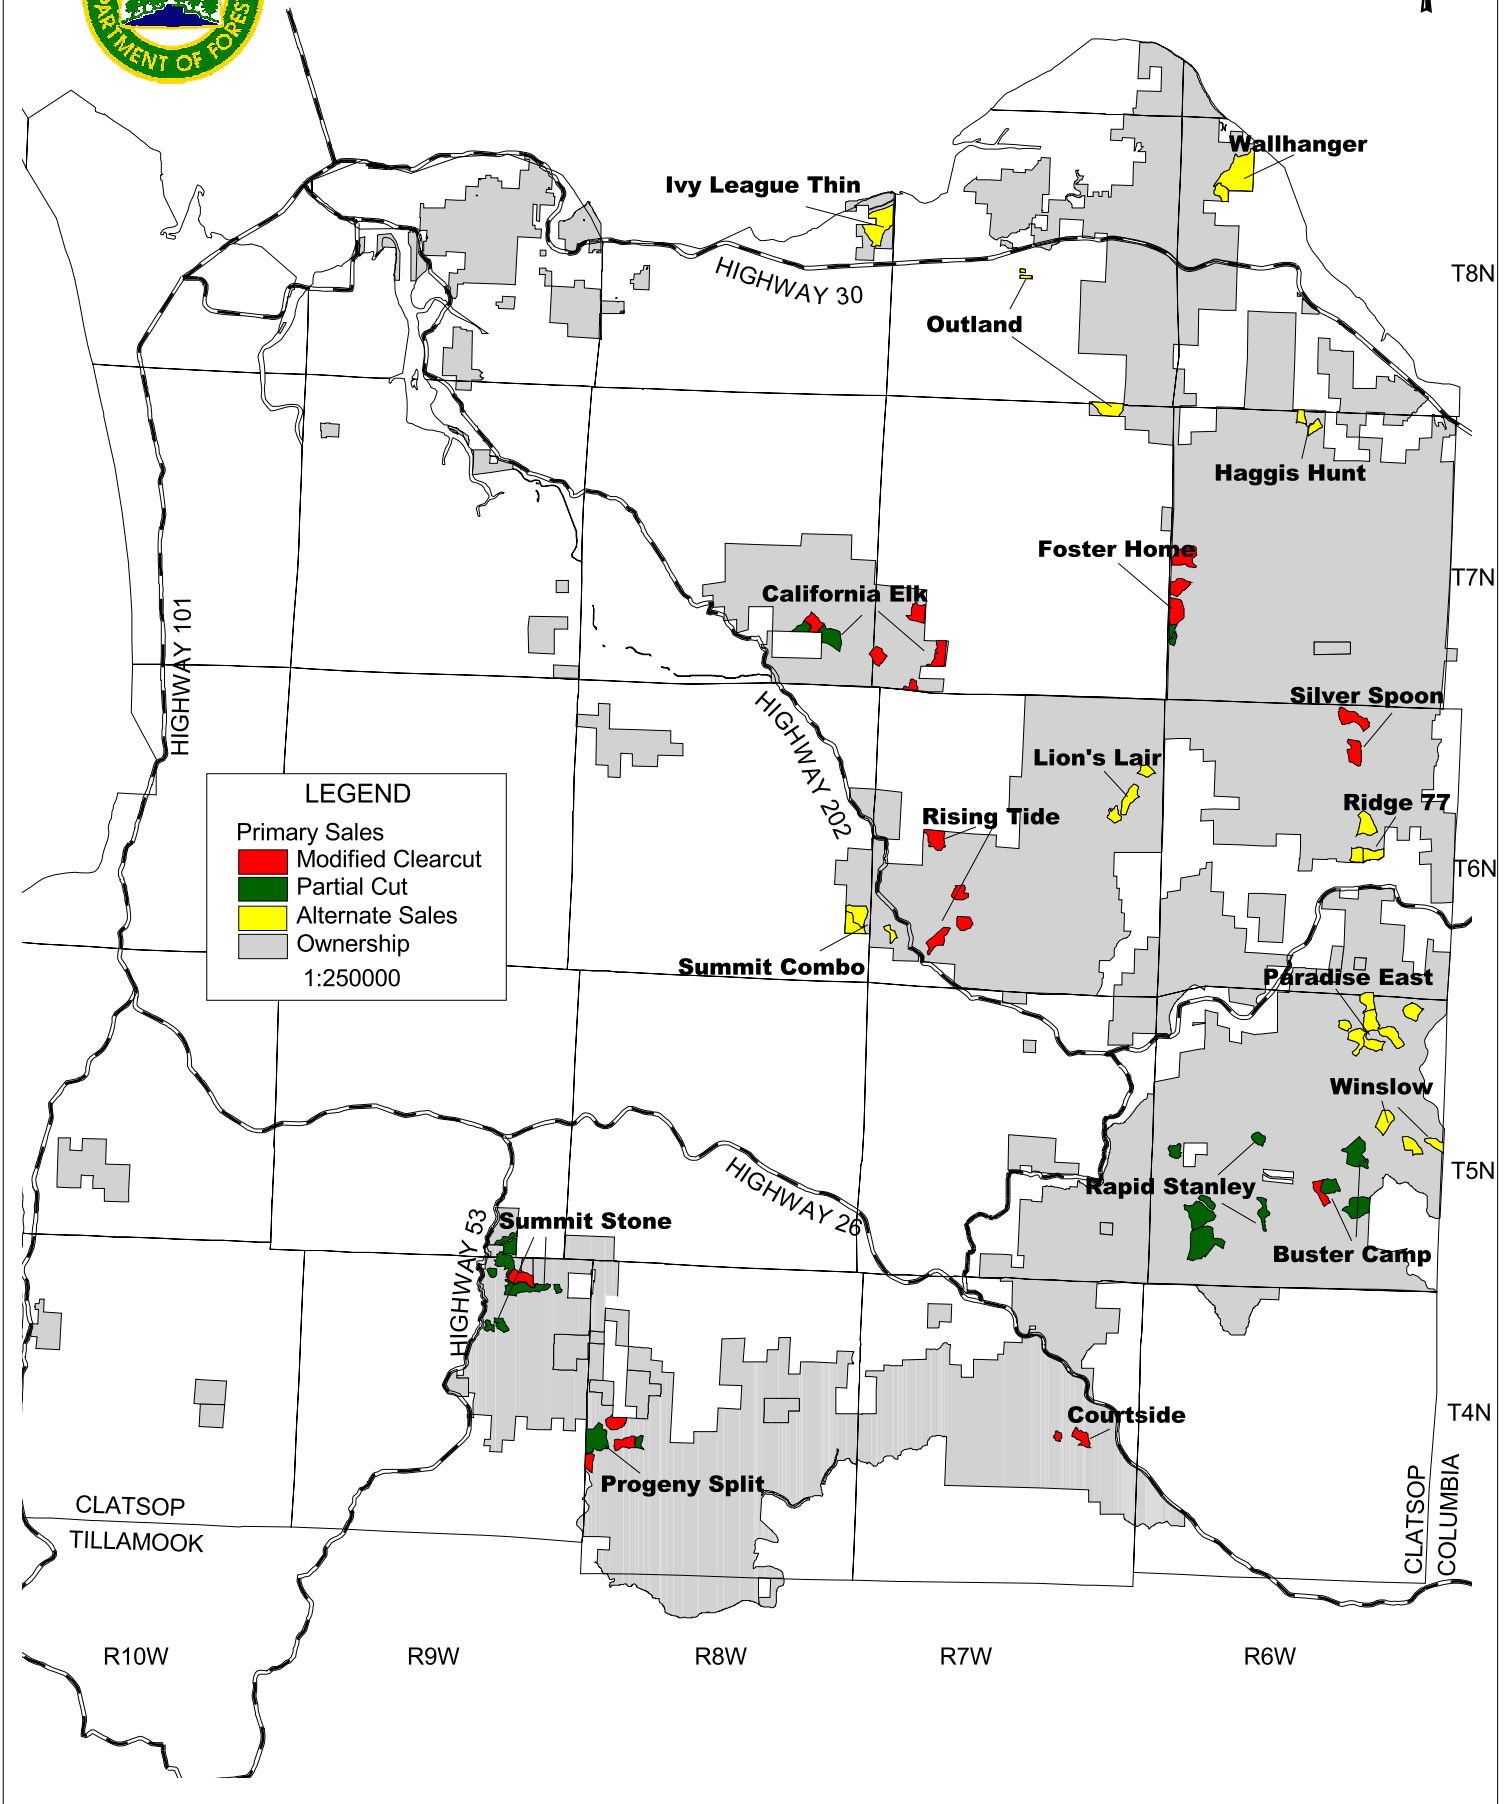

ASTORIA DISTRICT 2008 AOP VICINITY MAP

LEGEND

- Primary Sales
- Modified Clearcut
- Partial Cut
- Alternate Sales
- Ownership

1:250000