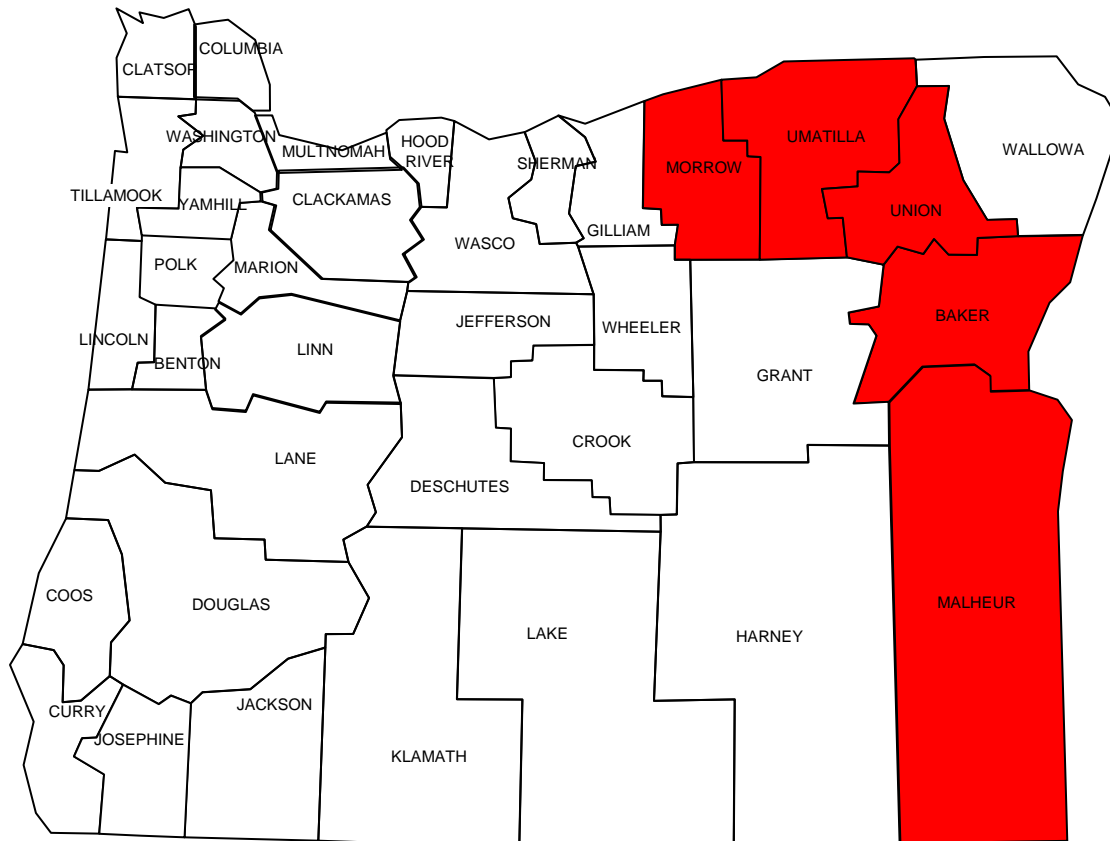

# WEST NILE VIRUS OREGON MAP, 2009

County	Human	Chicken	Birds/Raptor	Horses	Mosquitoes	Squirrel
Baker			1		12	
Malheur	5			1	55	
Morrow	1		4	1	110	
Umatilla	1		8	3	89	
Union			2			
<b>Total</b>	<b>7</b>	<b>0</b>	<b>15</b>	<b>5</b>	<b>266</b>	<b>0</b>