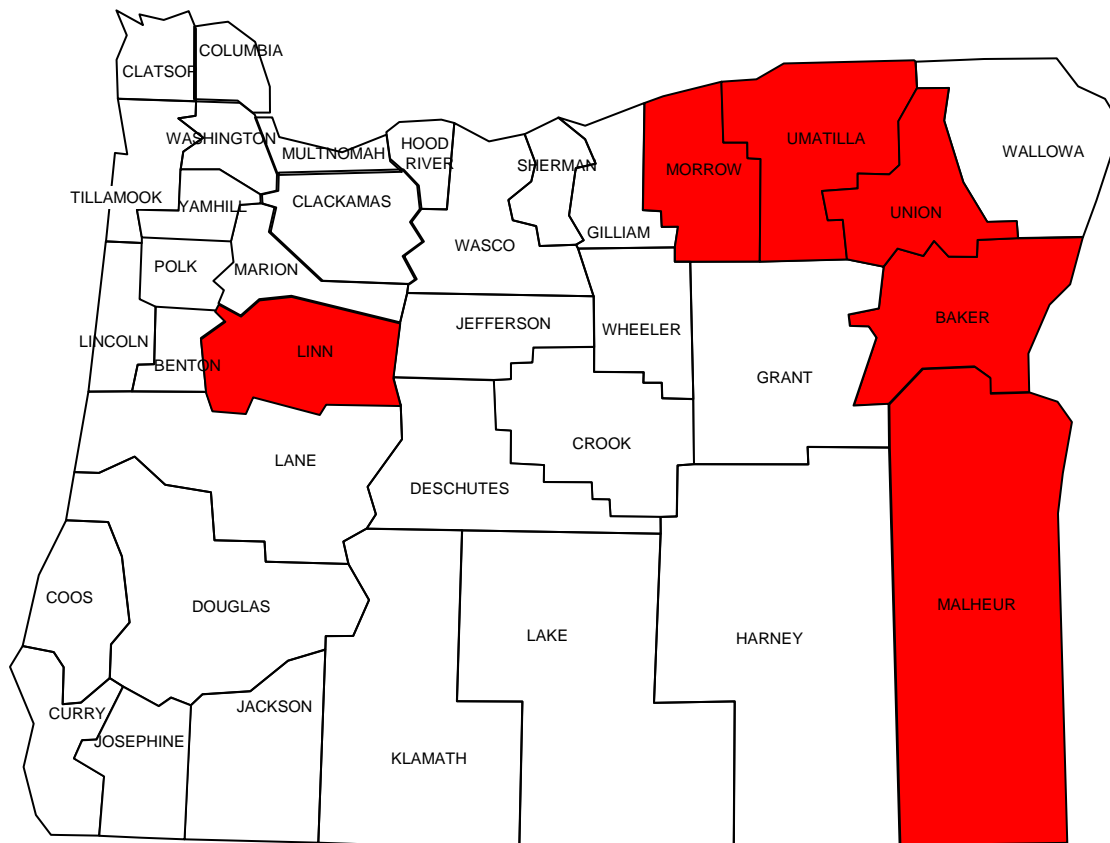

WEST NILE VIRUS OREGON MAP, 2009

County	Human	Chicken	Birds/Raptor	Horses	Mosquitoes	Dog
Baker			1		12	
Linn						1
Malheur	10			1	55	
Morrow	1		4	1	110	
Umatilla	1		8	3	89	
Union			2			
Total	12	0	15	5	266	1