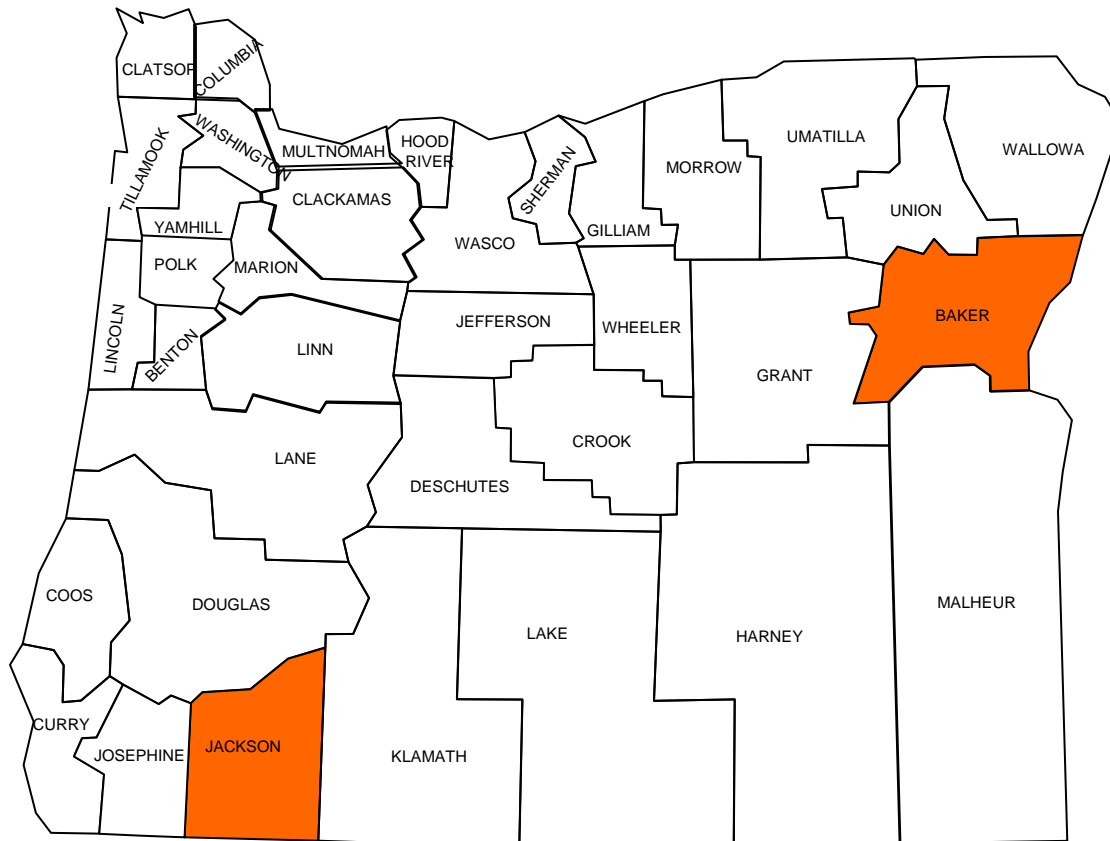

# WEST NILE VIRUS OREGON MAP 2008

County	Human	Chicken	Birds/Raptor	Horses	Mosquitoes	Squirrel
Baker					3	
Benton						
Clackamas						
Clatsop						
Columbia						
Curry						
Douglas						
Harney						
Jackson					1	
Klamath						
Lake						
Lane						
Linn						
Lincoln						
Malheur						
Marion						
Morrow						
Multnomah						
Umatilla						
Union						
Wallowa						
Washington						
Total					4	