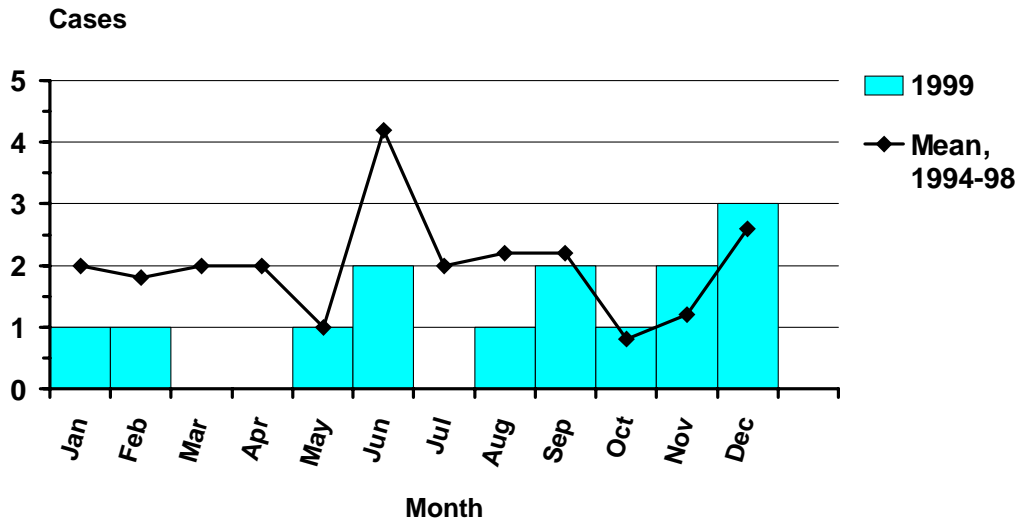

Early Syphilis by Year Oregon, 1988-1999

Early Syphilis by Onset Month Oregon, 1999

Incidence of Early Syphilis by Age and Sex Oregon, 1999

Incidence of Early Syphilis Oregon vs. Nationwide 1988-1999

Incidence of Early Syphilis by County Oregon, 1999