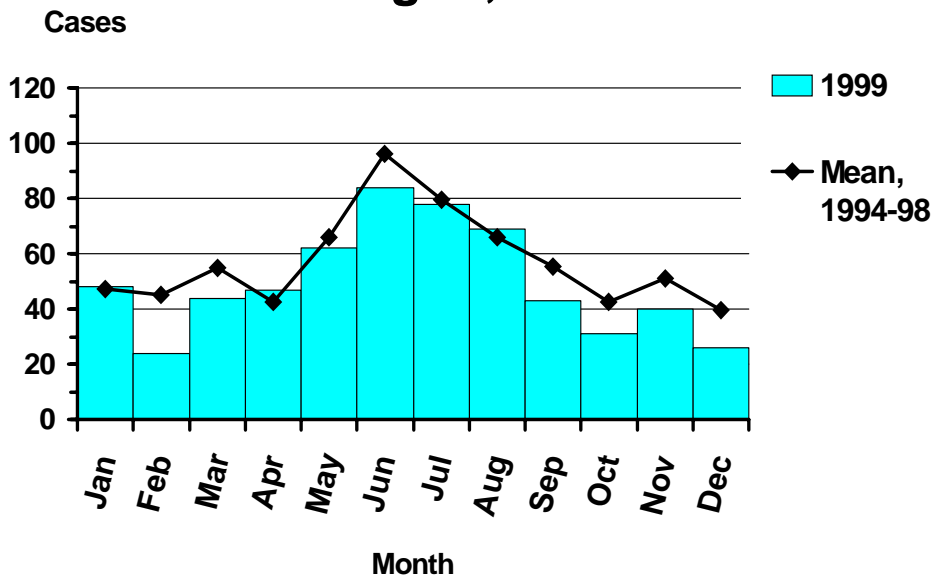

Campylobacteriosis by Year Oregon, 1988-1999

Campylobacteriosis by Onset Month Oregon, 1999

Incidence of Campylobacteriosis by Age and Sex Oregon, 1999

Campylobacteriosis is not nationally reportable

Incidence of Campylobacteriosis by County Oregon, 1999