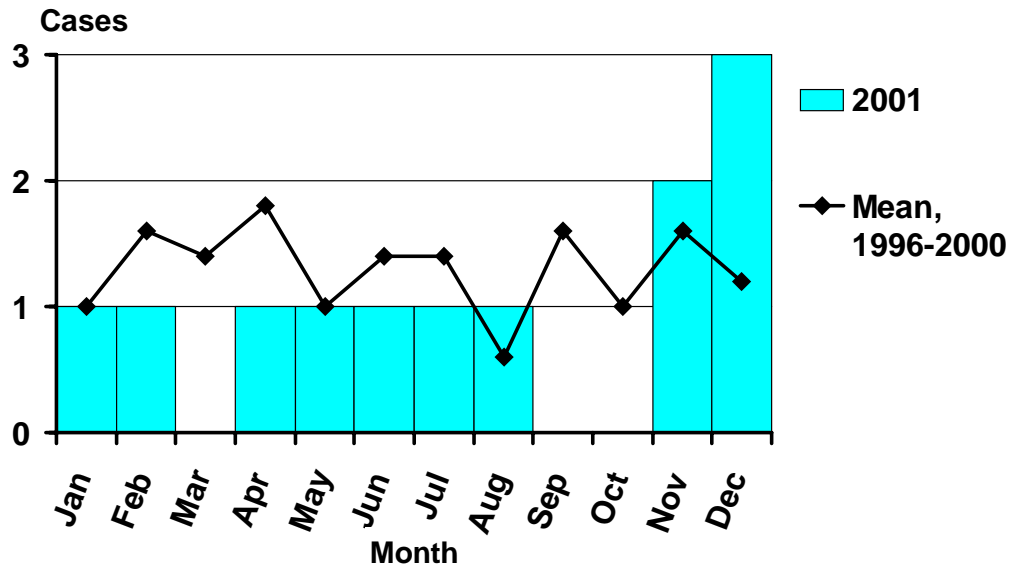

Yersiniosis by Year Oregon, 1992-2001

Yersiniosis by Onset Month Oregon, 2001

Incidence of Yersiniosis by Age and Sex Oregon, 2001

Yersiniosis by Species Oregon, 2001

Incidence of Yersiniosis by County Oregon, 2001