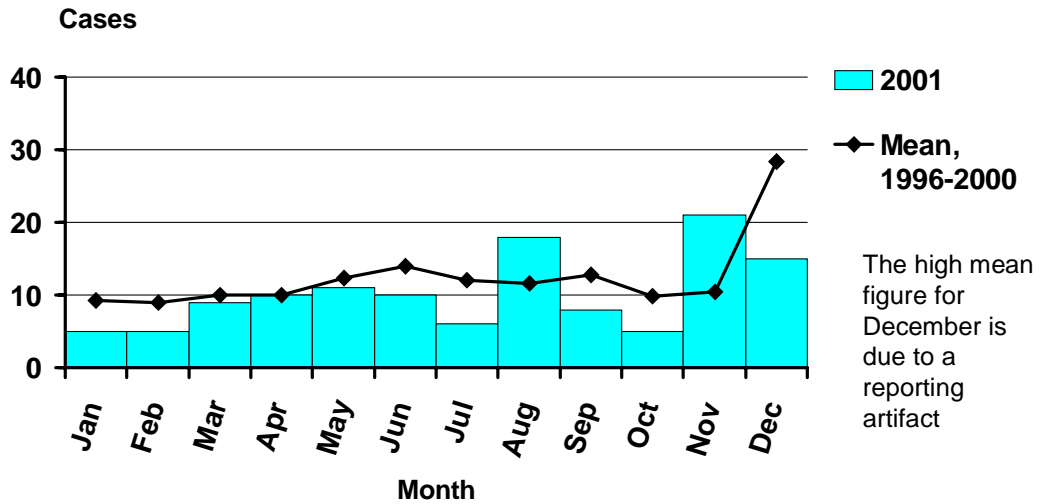

Tuberculosis by Year Oregon, 1992-2001

Tuberculosis by Onset Month Oregon, 2001

Incidence of Tuberculosis by Age and Sex Oregon, 2001

Incidence of Tuberculosis Oregon vs. Nationwide 1992-2001

Incidence of Tuberculosis by County Oregon, 2001

Tuberculosis by Race/Ethnicity Oregon, 2001

Tuberculosis by Country of Origin Oregon, 2001