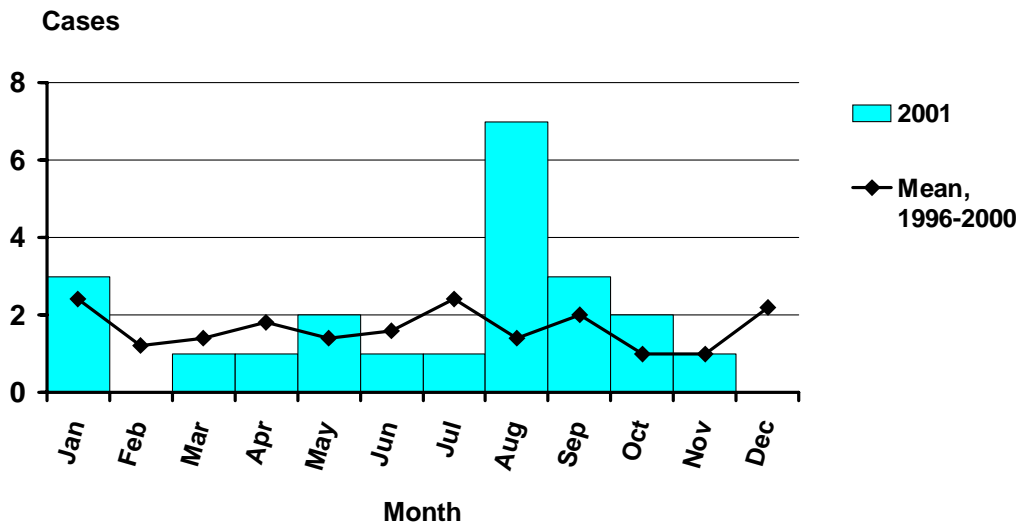

Early Syphilis by Year Oregon, 1992-2001

Early Syphilis by Report Month Oregon, 2001

Incidence of Early Syphilis by Age and Sex Oregon, 2001

Incidence of Early Syphilis by County Oregon, 2001