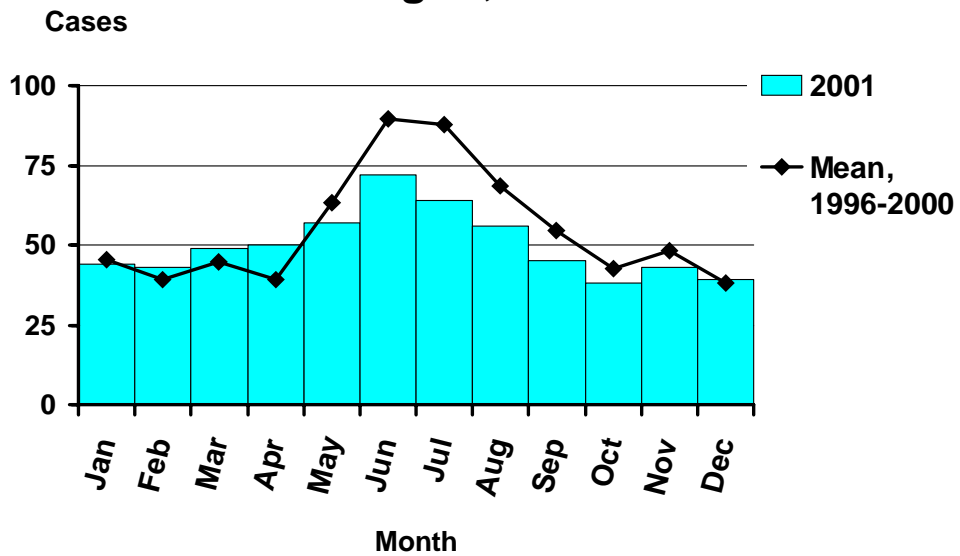

Campylobacteriosis by Year Oregon, 1992-2001

Campylobacteriosis by Onset Month Oregon, 2001

Incidence of Campylobacteriosis by Age and Sex Oregon, 2001

Incidence of Campylobacteriosis Oregon 1992-2001

Incidence of Campylobacteriosis by County Oregon, 2001