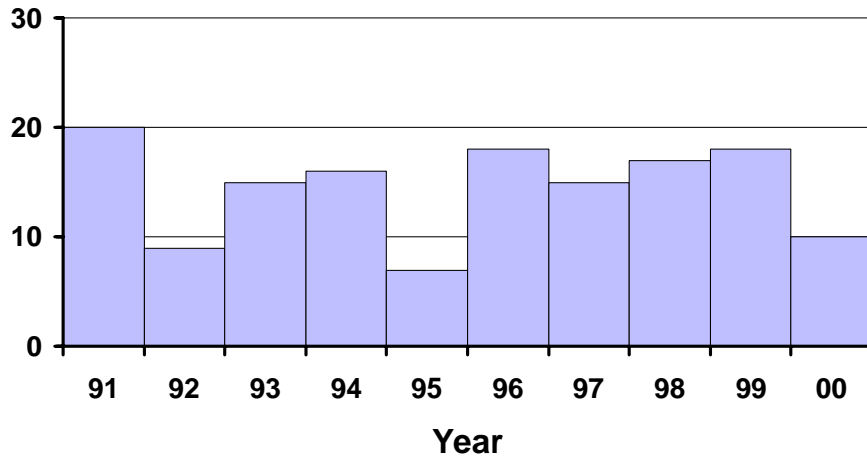

Yersiniosis by Year Oregon, 1991-2000

Cases

In 2000, the incidence was the lowest since 1995

Yersiniosis by Onset Month Oregon, 2000

Cases

Incidence of Yersiniosis by Age and Sex Oregon, 2000

Yersiniosis is not nationally reportable