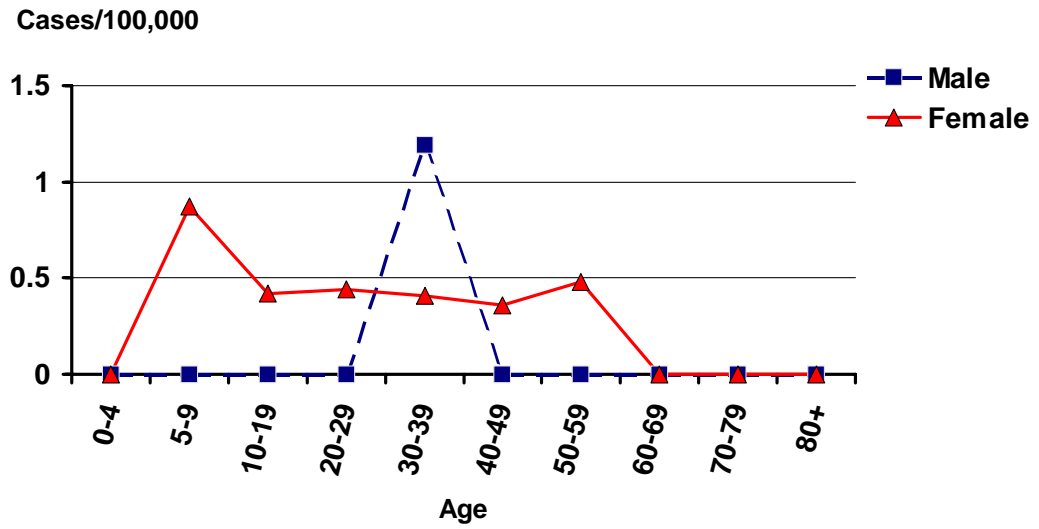

Yersiniosis by Year Oregon, 1991-2000

Cases

In 2000, the incidence was the lowest since 1995

Yersiniosis by Onset Month Oregon, 2000

Cases

Incidence of Yersiniosis by Age and Sex Oregon, 2000

Yersiniosis is not nationally reportable

Incidence of Yersiniosis by County Oregon, 2000