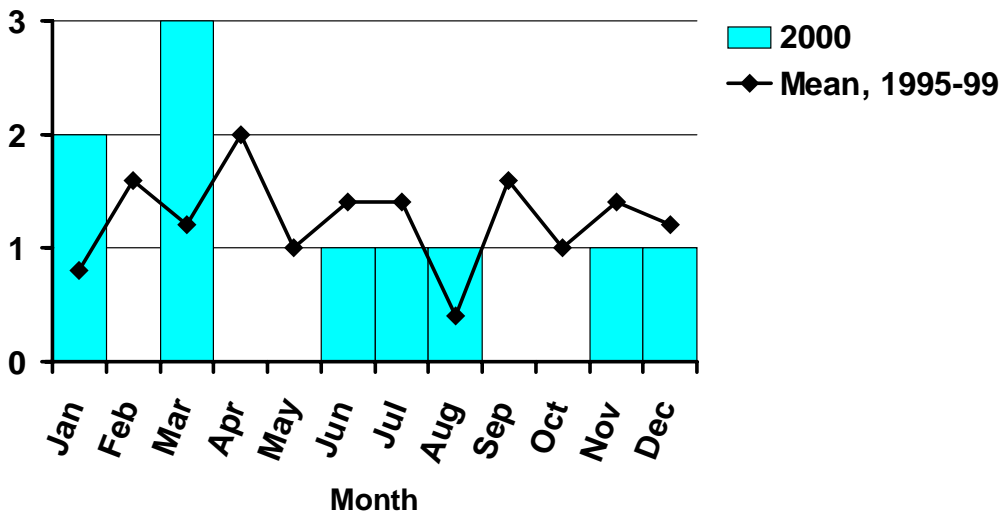

Yersiniosis by Year Oregon, 1991-2000

Cases

In 2000, the incidence was the lowest since 1995

Yersiniosis by Onset Month Oregon, 2000

Cases

Incidence of Yersiniosis by Age and Sex Oregon, 2000

Yersiniosis is not nationally reportable