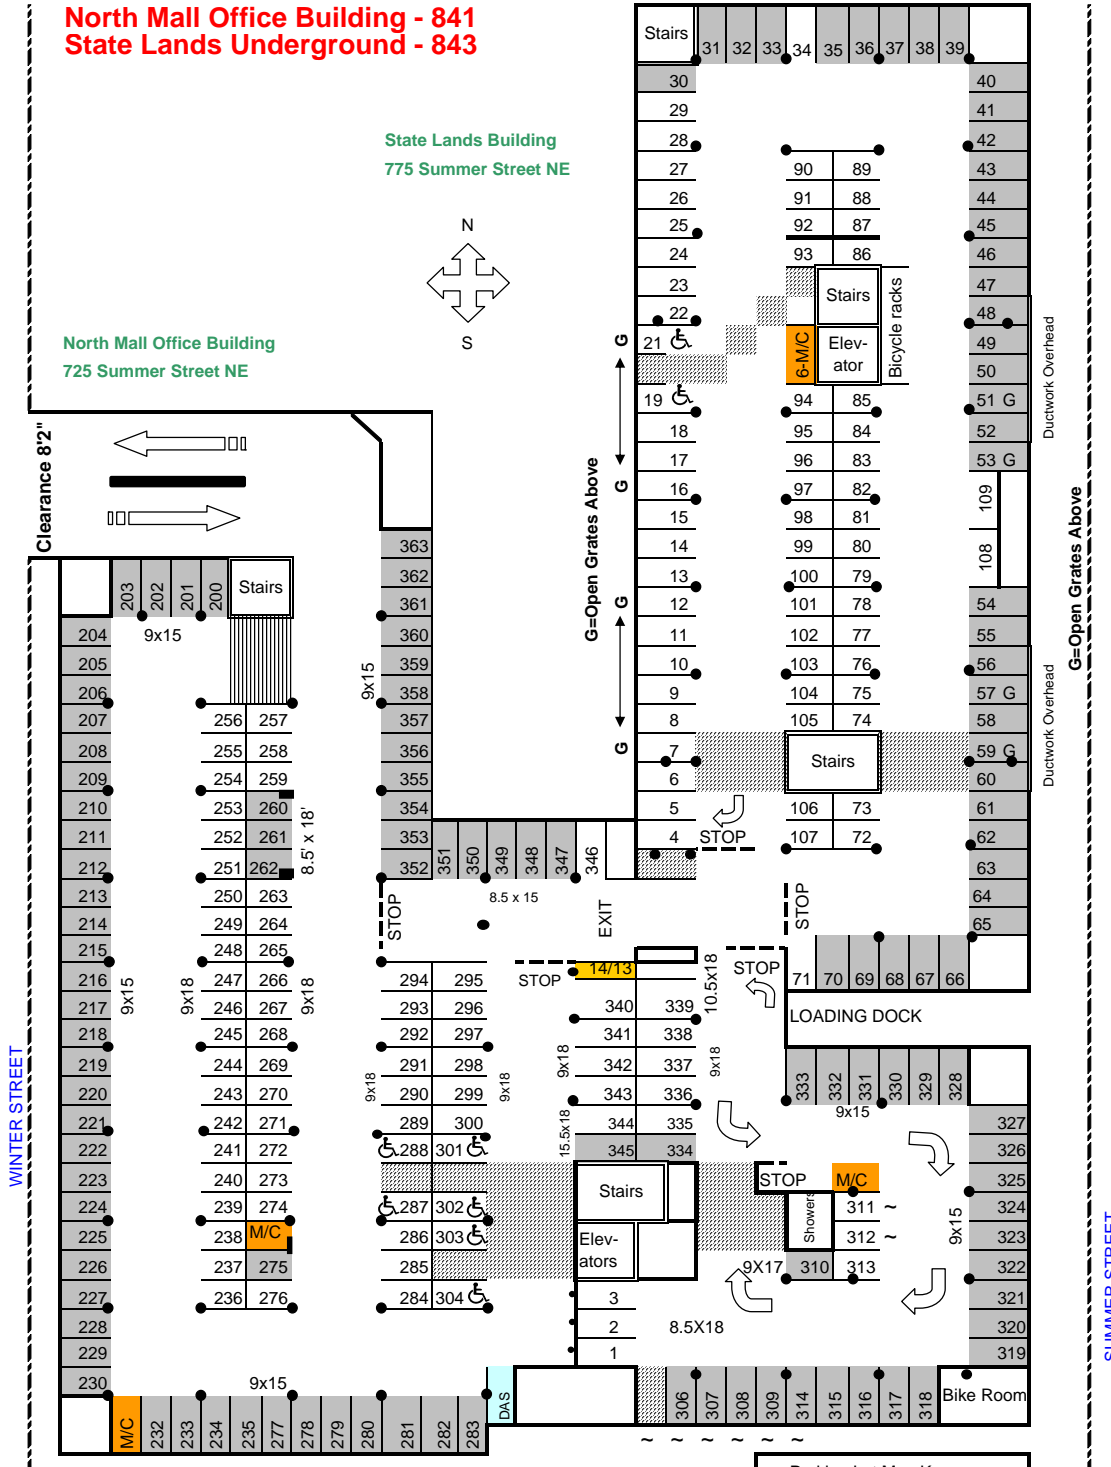

**North Mall Office Building - 841
State Lands Underground - 843**

State Lands Building
775 Summer Street NE

North Mall Office Building
725 Summer Street NE

WINTER STREET

SUMMER STREET

NMOB Surface Lot

Parking Lot Map Key

- 1 Hour Meter
- Visitor Disabled
- Employee Disabled
- Motorcycles
- Compact Spaces
- DAS Service Veh
- Bicycle Locker
- Service Veh Only
- Electric Car Power Source

Employment Building
875 Union Street NE