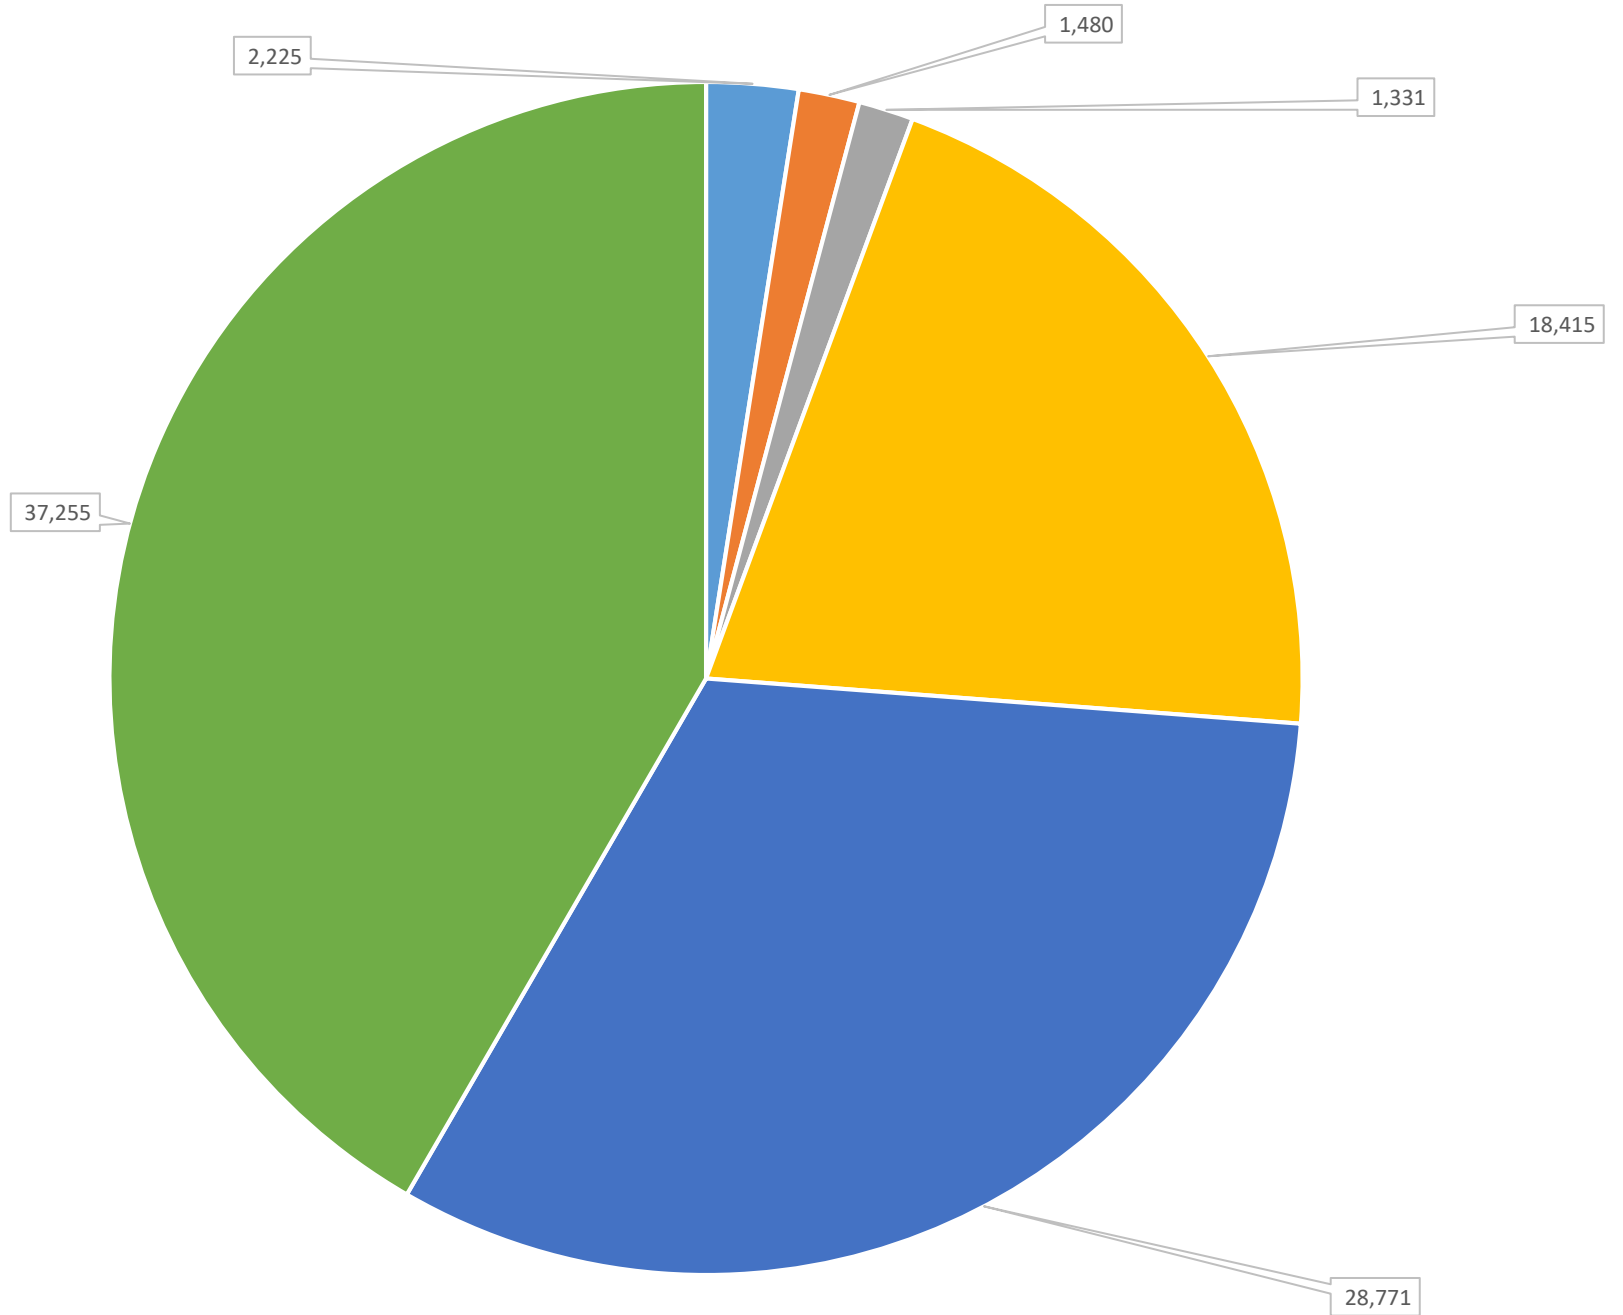

Total Disconnects - August 2018 - March 2020

■ Avista Natural Gas ■ Cascade Natural Gas ■ Idaho Power ■ NW Natural Gas ■ Pacific Power ■ PGE

Average Monthly Disconnects - August 2018 to March 2020