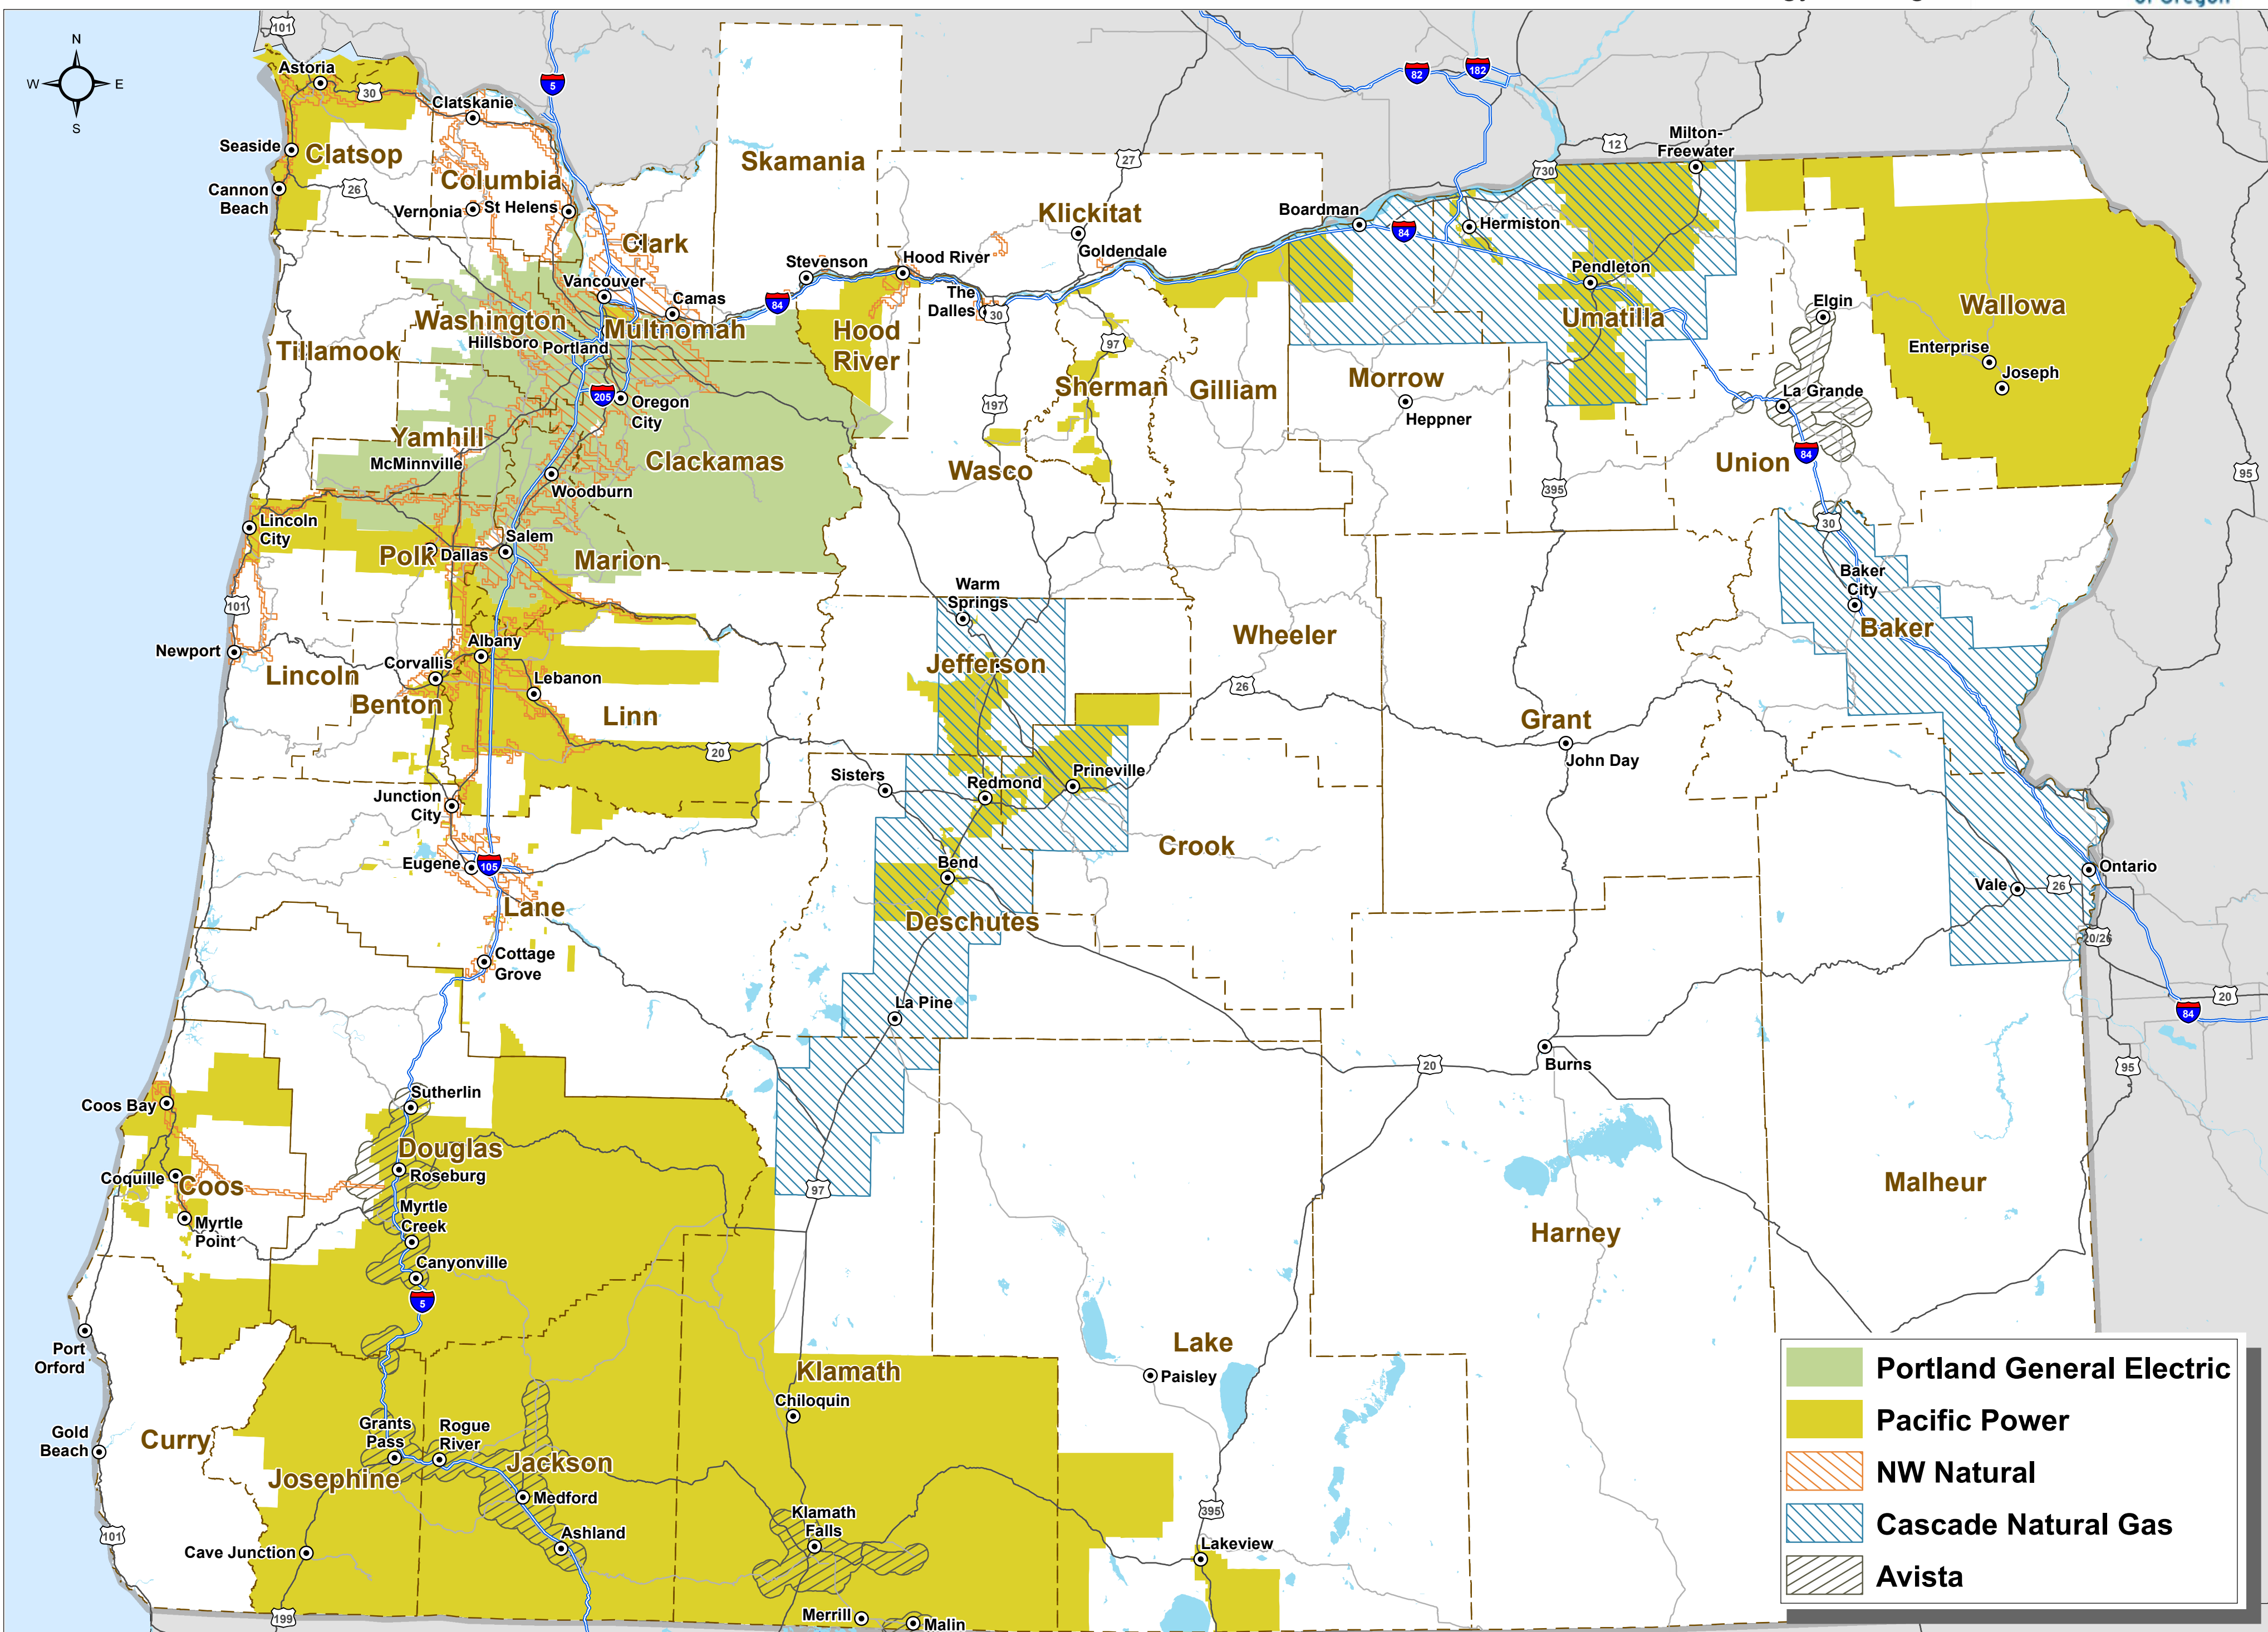

Energy Trust Service Area

	Portland General Electric
	Pacific Power
	NW Natural
	Cascade Natural Gas
	Avista