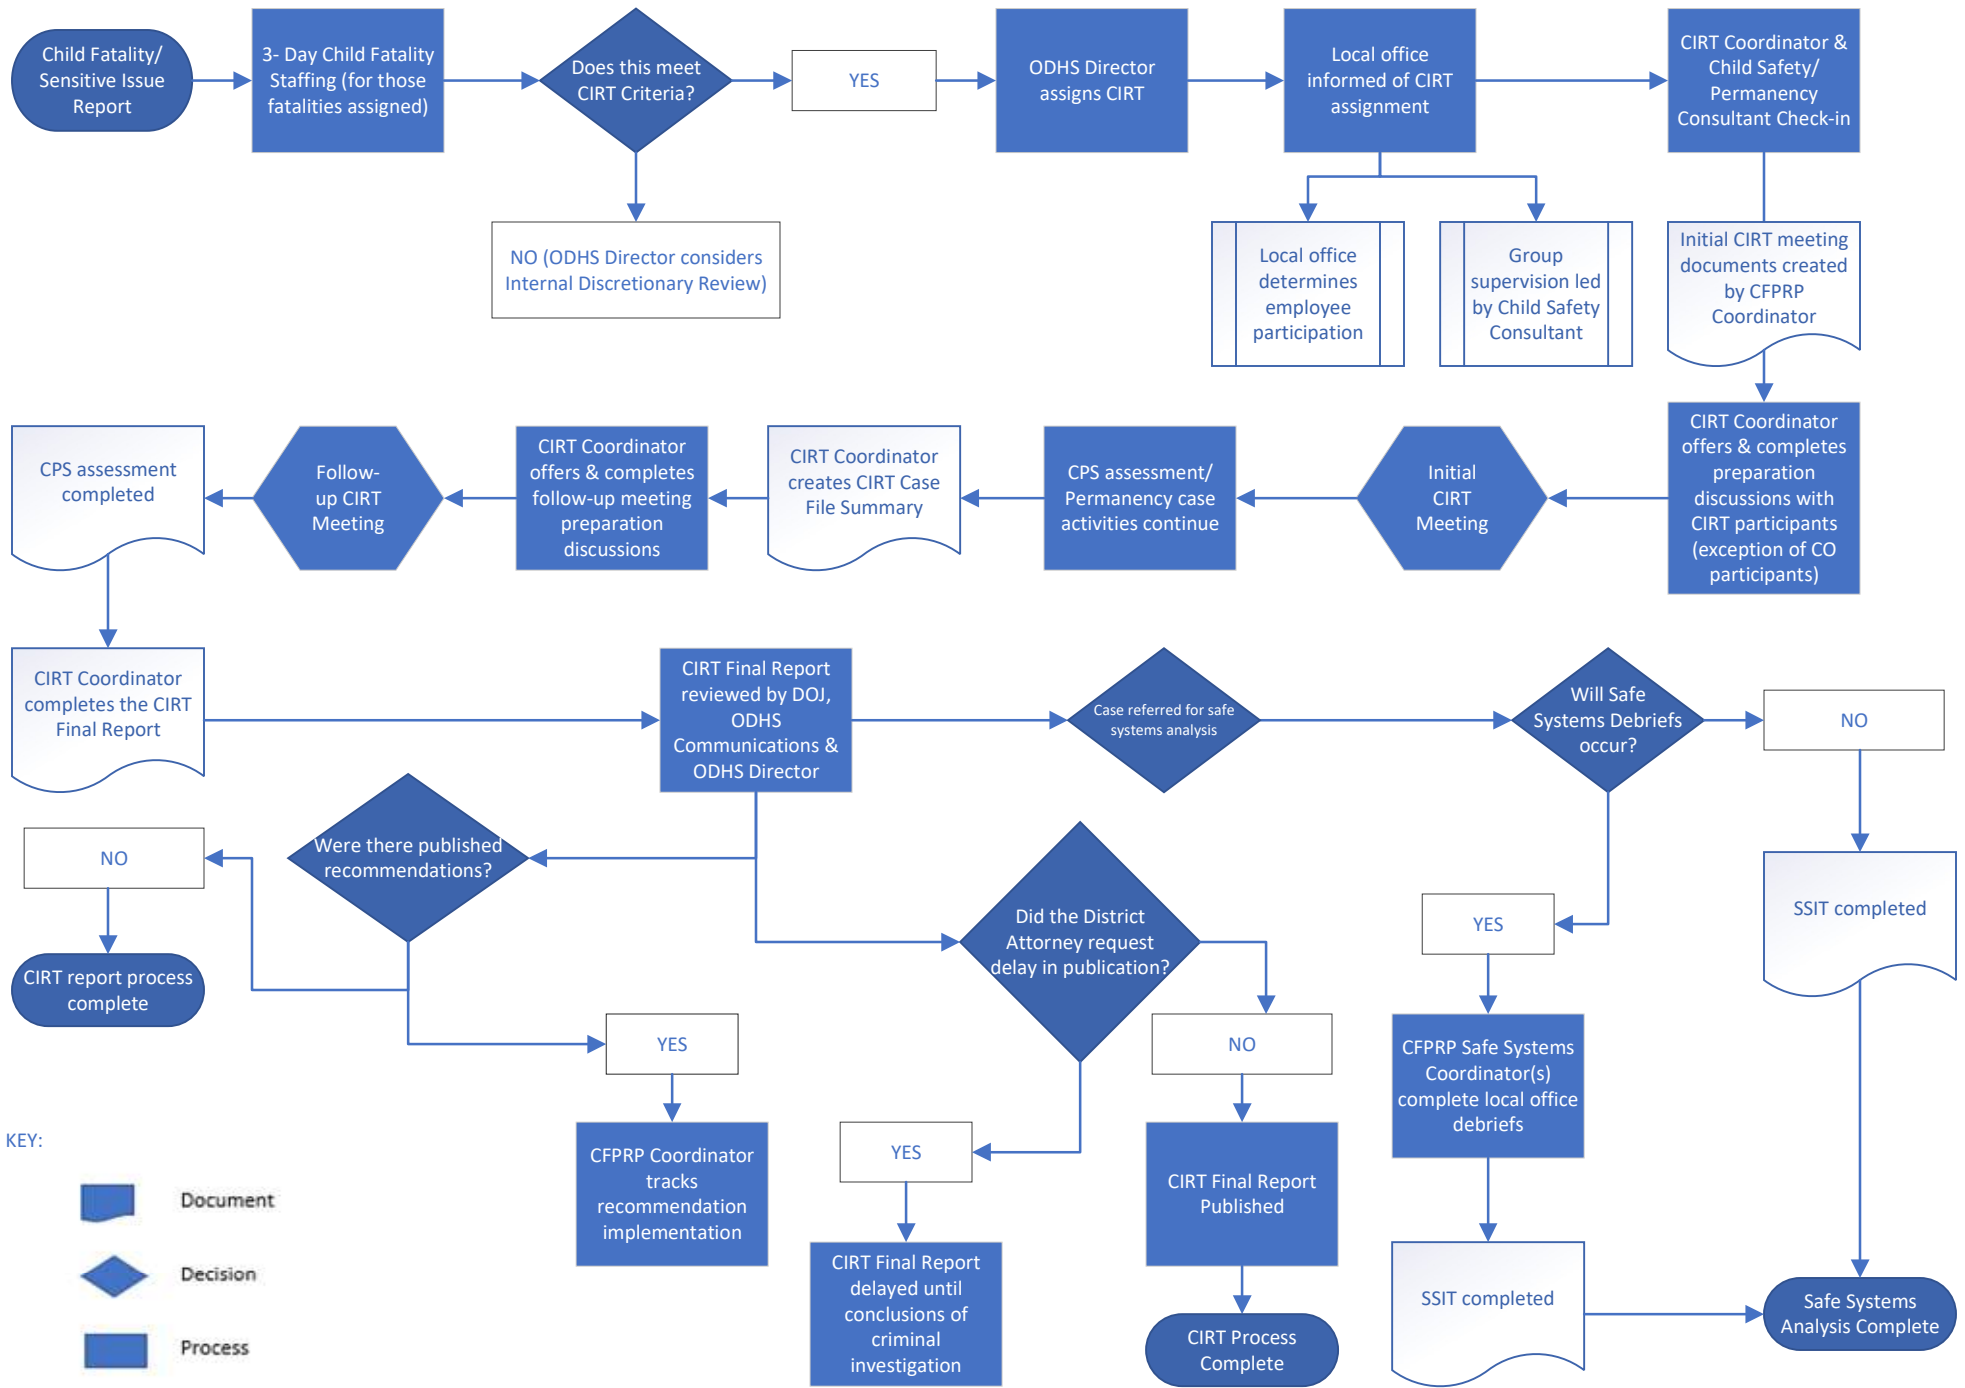

CIRT Process Map

KEY:

- Document
- Decision
- Process